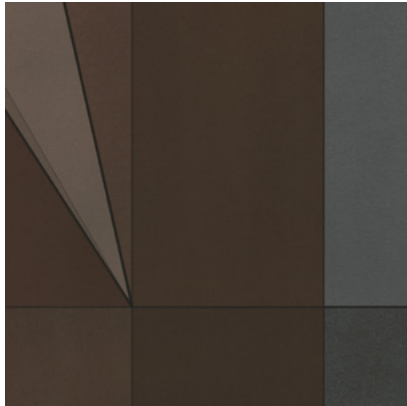

Calico

EVOKE

Tear Sheet

Invoke is an expression
of the unseen.

CASTLE

DANCE

EXPRESSION

MEANDER

MEDITATE

METROPOLIS

QUILT

SKYLINE

Evoke Dance

Suitable for residential and commercial projects

COLOR

Dance

ITEM

Evoke 7042

CONTENT

Type II PVC-Free

PANEL WIDTH

51" / 1295 mm trimmed

PANEL HEIGHT

132" / 3353 mm standard
192" / 4877 mm extended

REPEAT

Non-repeating

STOCK

Made to order

LEAD TIME

4 weeks to print

MINIMUM

1 panel