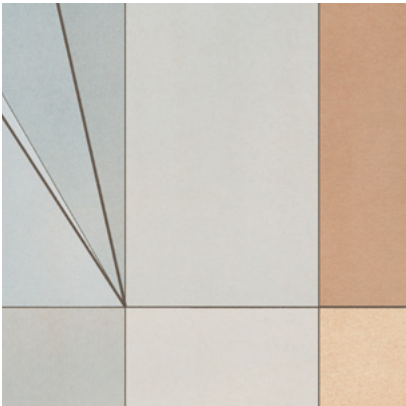

Calico

EVOKE

Tear Sheet

Invoke is an expression
of the unseen.

CASTLE

DANCE

EXPRESSION

MEANDER

MEDITATE

METROPOLIS

QUILT

SKYLINE

Evoke Dance

Suitable for residential and commercial projects

COLOR

Dance

REPEAT

Non-repeating

STOCK

Made to order

LEAD TIME

4 weeks to print

MINIMUM

1 panel