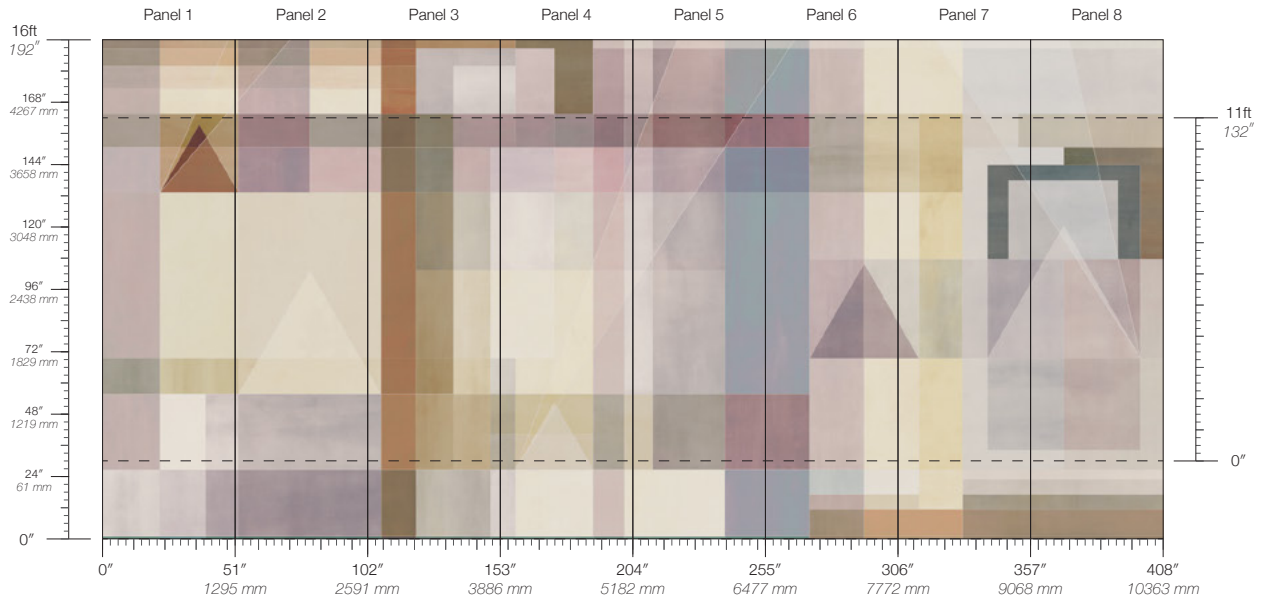

Evoke Dance

Suitable for residential and commercial projects

COLOR

Dance

ITEM

Evoke 7042

CONTENT

Type II PVC-Free

PANEL WIDTH

51" / 1295 mm trimmed

PANEL HEIGHT

132" / 3353 mm standard
192" / 4877 mm extended

REPEAT

Non-repeating

STOCK

Made to order

LEAD TIME

4 weeks to print

MINIMUM

1 panel

PRICE

Available upon request

ORIGIN

USA

DETAILS

Custom options available

MAINTENANCE

Water-based cleanser

ENVIRONMENTAL

Recycled Content
Phthalate Free
Low VOC
HPD Available

SPECS

Polyester/Natural Fiber face
Fabric backing
14 oz per linear yard
435.2 g per linear meter
Smooth surface texture

TESTING

(US) ASTM E84 Adhered Class A
(CN) CAN/ULC-S102.2 Class A
CCC-W-408D Type II
W-101 Type II Class A
ASTM E96 Procedure B - 66 Perms

CONTACT

sales@calicowallpaper.com
+1 718 243 1705
57 Lispenard Street
New York, NY 10013 USA

DISCLAIMER

Refer to our website to see the full mural artwork. Reference the physical sample for color and texture. Panel maps represent mural artwork only.