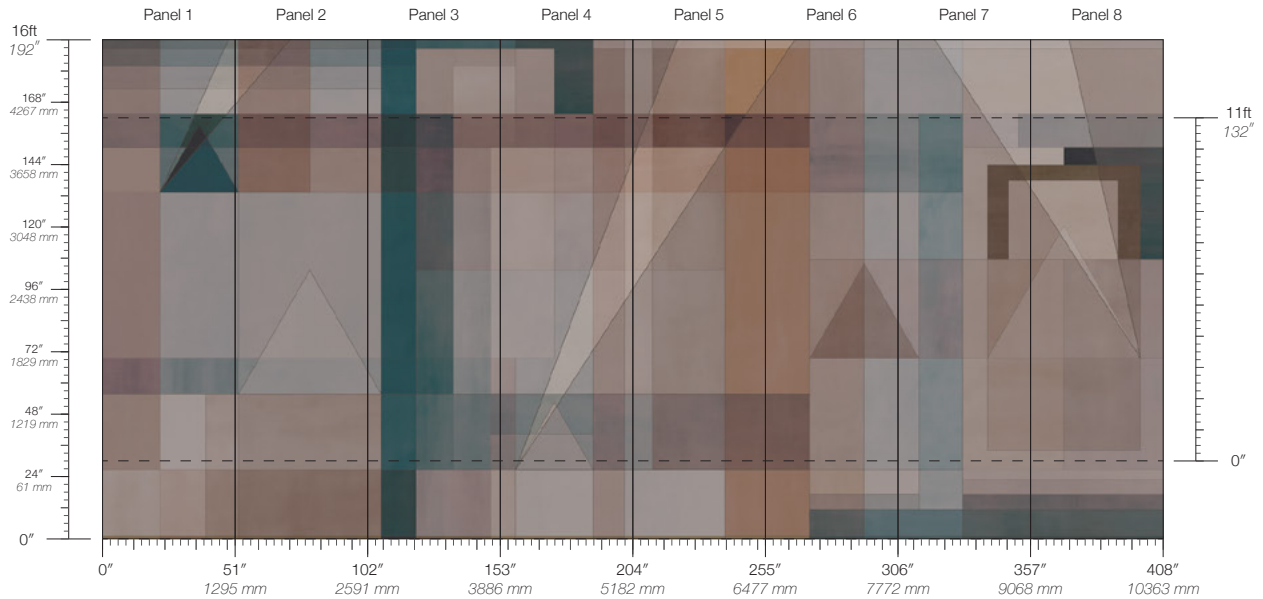

Evoked Castle

Suitable for residential and commercial projects

COLOR
Castle

STOCK
Made to order

ENVIRONMENTAL
Recycled Content
Phthalate Free
Low VOC
HPD Available

CONTACT
sales@calicowallpaper.com
+1 718 243 1705
57 Lispenard Street
New York, NY 10013 USA

ITEM
7041

LEAD TIME
4 weeks to print

CONTENT
Type II PVC-Free

MINIMUM
1 panel

SPECS
Polyester/Natural Fiber face
Fabric backing
14 oz per linear yard
435.2 g per linear meter
Smooth surface texture

DISCLAIMER
Refer to our website to see the full mural artwork. Reference the physical sample for color and texture. Panel maps represent mural artwork only.

PANEL WIDTH
51" / 1295 mm trimmed

PRICE
Available upon request

PANEL HEIGHT
132" / 3353 mm standard
192" / 4877 mm extended

ORIGIN
USA

REPEAT
Non-repeating

DETAILS
Custom options available

MAINTENANCE
Water-based cleanser

TESTING
(US) ASTM E84 Adhered Class A
(CN) CAN/ULC-S102.2 Class A
CCC-W-408D Type II
W-101 Type II Class A
ASTM E96 Procedure B - 66 Perms