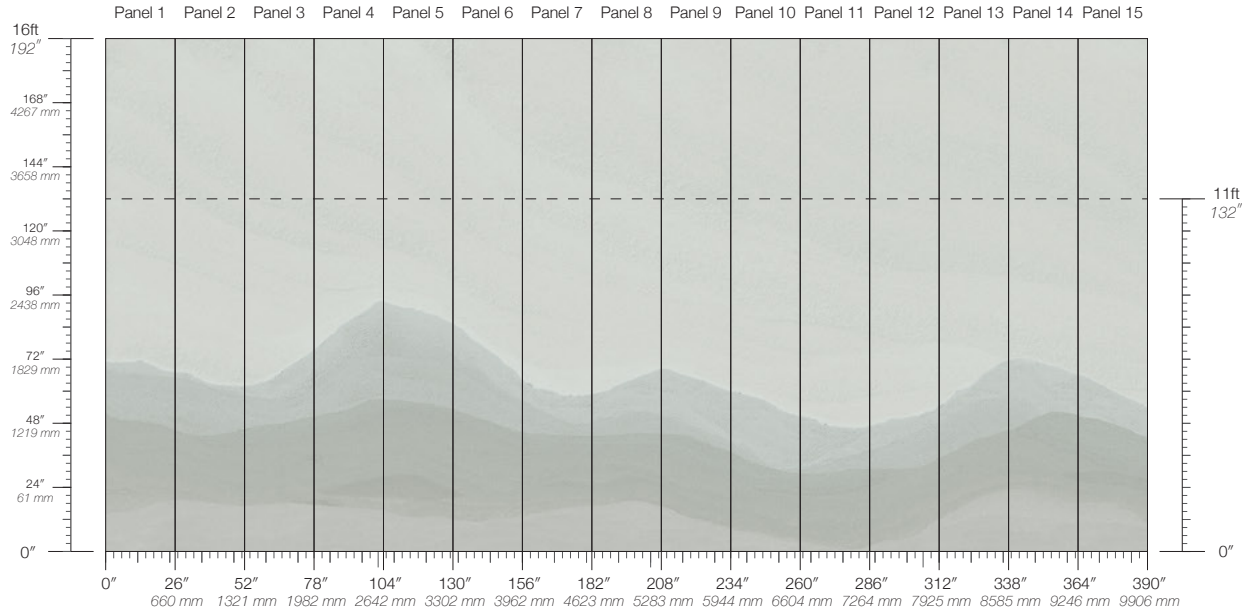

Escape Thaw

Suitable for residential and some commercial projects

COLOR
Thaw

STOCK
Made to order

MAINTENANCE
Water-based cleanser

CONTACT
sales@calicowallpaper.com
+1 718 243 1705
57 Lispenard Street
New York, NY 10013 USA

ITEM
3352

LEAD TIME
4 weeks to print

ENVIRONMENTAL
FSC Certified Content

CONTENT
Clay-Coated Paper

MINIMUM
1 panel

SPECS
100% Cellulose face
Non-woven backing
7.1 oz per linear yard
117 g per linear meter
Smooth surface texture

DISCLAIMER
Refer to our website to see the full mural artwork. Reference the physical sample for color and texture. Panel maps represent mural artwork only.

PANEL WIDTH
26" / 661 mm trimmed

PRICE
Available upon request

PANEL HEIGHT
132" / 3353 mm standard
192" / 4877 mm extended

ORIGIN
USA

TESTING
(US) ASTM E84 Adhered Class A

REPEAT
Non-repeating

DETAILS
Custom options available