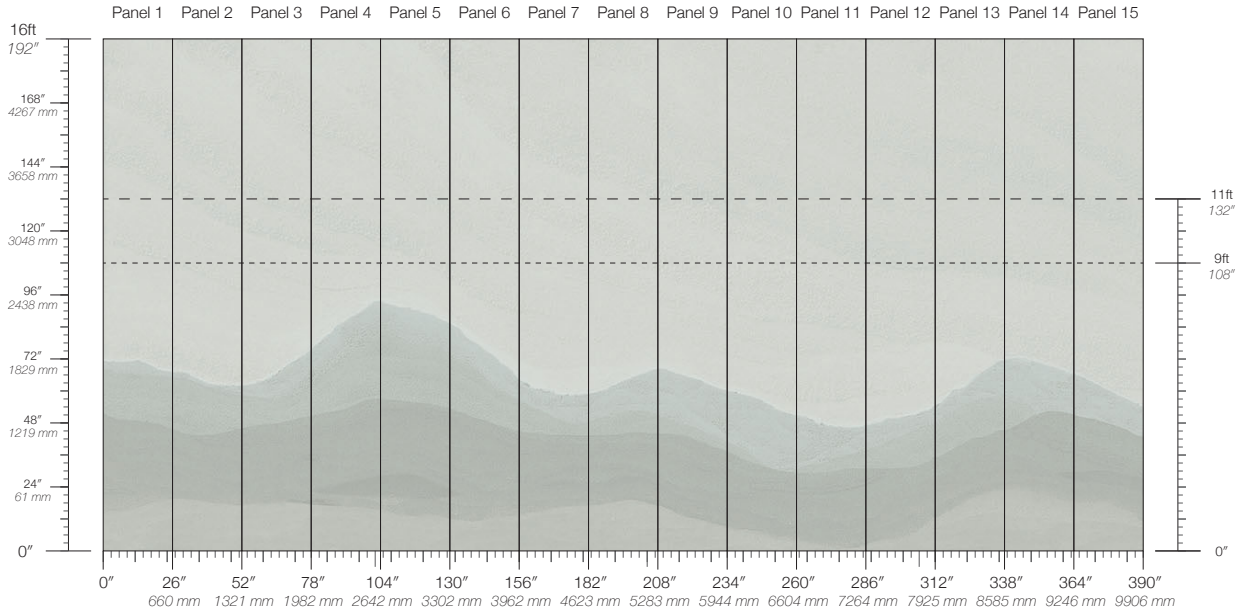

Escape Thaw

Suitable for residential and some commercial projects

COLOR

Thaw

REPEAT

Non-repeating

DETAILS

Custom options available

DISCLAIMER

Refer to our website to see the full mural artwork. Reference the physical sample for color and texture. Panel maps represent mural artwork only.

ITEM

3352

STOCK

Made to order

MAINTENANCE

Water-based cleanser

CONTENT

Clay-Coated Paper

LEAD TIME

4 weeks to print

ENVIRONMENTAL

FSC Certified Content

PANEL WIDTH

26" / 660 mm trimmed

MINIMUM

1 panel

SPCS

100% Cellulose Fiber

8.5 oz/yd²

289 g/m²

Smooth Surface Texture

PANEL HEIGHT

108" / 2743 mm base

132" / 3353 mm standard

192" / 4877 mm extended

PRICE

Available upon request

ORIGIN

USA

TESTING

ASTM E84 Adhered Class A