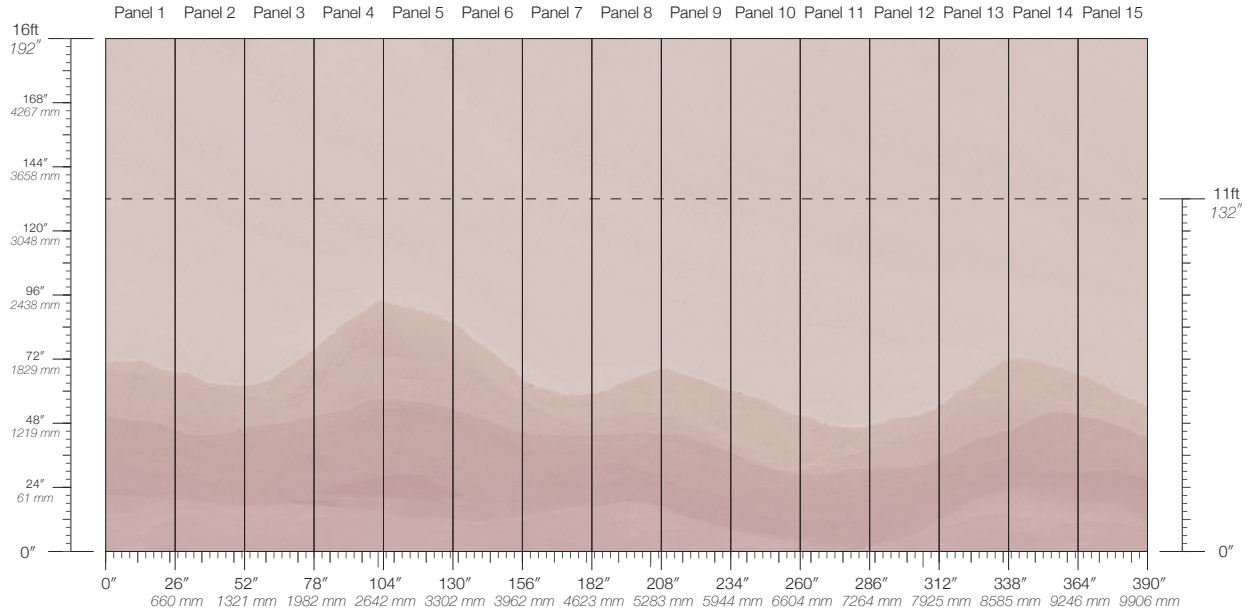

Escape Matterhorn

Suitable for residential and some commercial projects

COLOR

Matterhorn

STOCK

Made to order

MAINTENANCE

Water-based cleanser

CONTACT

sales@calicowallpaper.com
+1 718 243 1705
57 Lispenard Street
New York, NY 10013 USA

ITEM

3348

LEAD TIME

4 weeks to print

ENVIRONMENTAL

FSC Certified Content

CONTENT

Clay-Coated Paper

MINIMUM

1 panel

SPECS

100% Cellulose face
Non-woven backing
7.1 oz per linear yard
117 g per linear meter
Smooth surface texture

DISCLAIMER

Refer to our website to see the full mural artwork. Reference the physical sample for color and texture. Panel maps represent mural artwork only.

PANEL WIDTH

26" / 661 mm trimmed

PRICE

Available upon request

PANEL HEIGHT

132" / 3353 mm standard
192" / 4877 mm extended

ORIGIN

USA

TESTING

(US) ASTM E84 Adhered Class A

REPEAT

Non-repeating

DETAILS

Custom options available