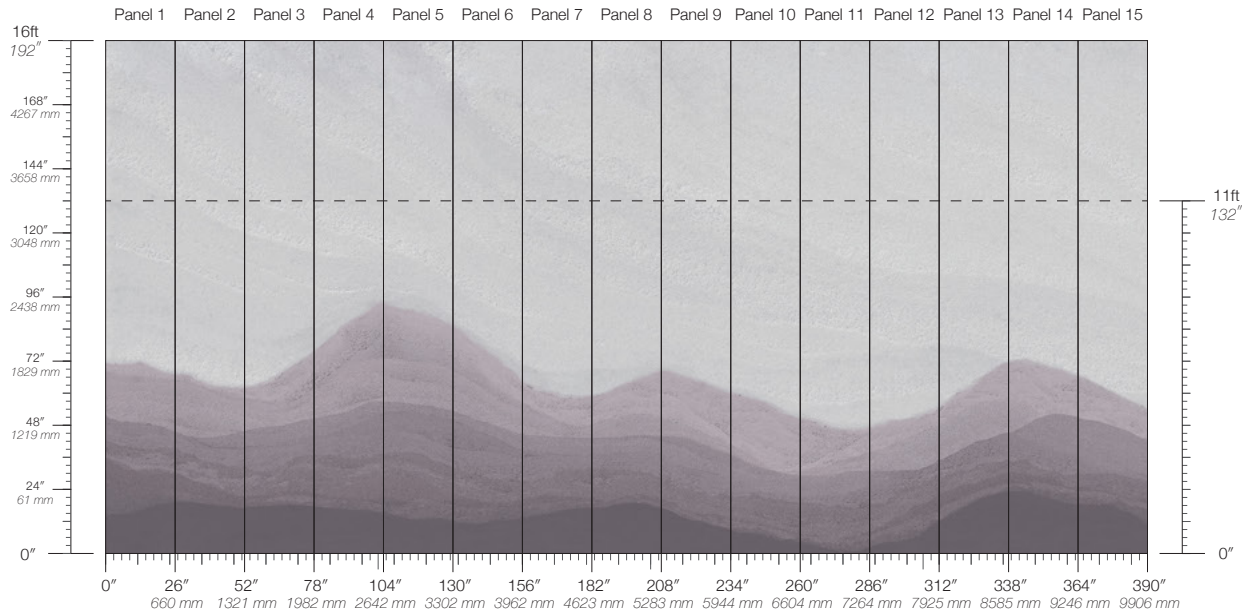

FRACTURE

GRAVITY

JUNEAU

MATTERHORN

MUIR

PERITO

SEDIMENT

THAW

Escape Juneau

Suitable for residential and some commercial projects

COLOR
Juneau

ITEM
3347

CONTENT
Clay-Coated Paper

PANEL WIDTH
26" / 661 mm trimmed

PANEL HEIGHT
132" / 3353 mm standard
192" / 4877 mm extended

REPEAT
Non-repeating

STOCK
Made to order

LEAD TIME
4 weeks to print

MINIMUM
1 panel

PRICE
Available upon request

ORIGIN
USA

DETAILS
Custom options available

MAINTENANCE
Water-based cleanser