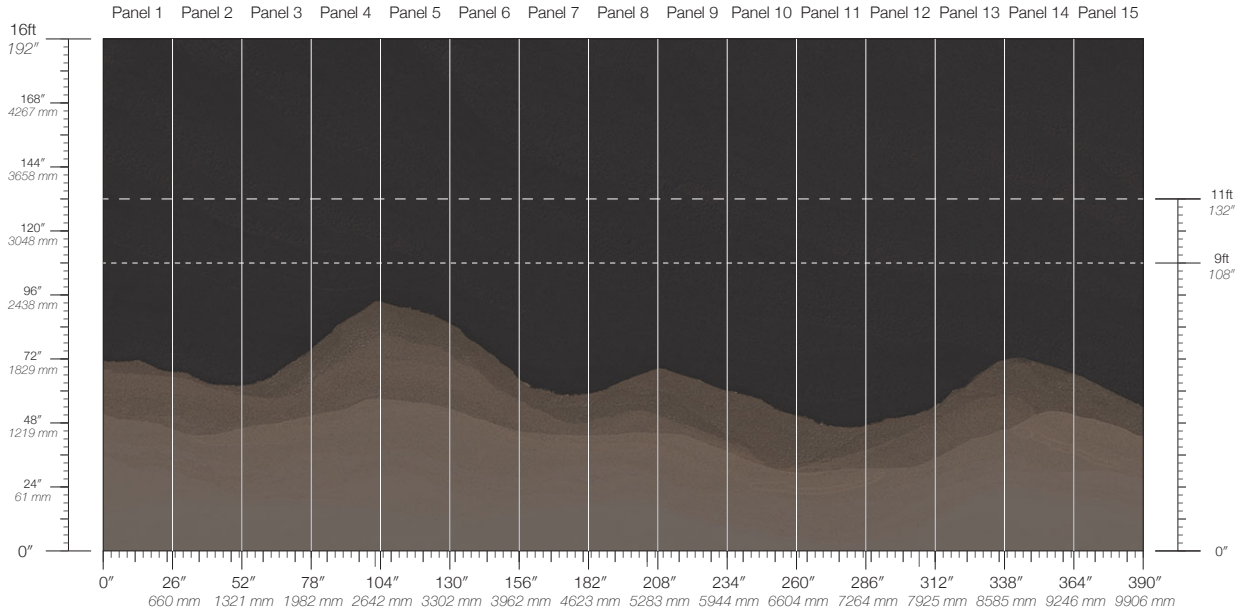

Escape Gravity

Suitable for residential and some commercial projects

COLOR

Gravity

REPEAT

Non-repeating

DETAILS

Custom options available

DISCLAIMER

Refer to our website to see the full mural artwork. Reference the physical sample for color and texture. Panel maps represent mural artwork only.

ITEM

3346

STOCK

Made to order

MAINTENANCE

Water-based cleanser

CONTENT

Clay-Coated Paper

LEAD TIME

4 weeks to print

ENVIRONMENTAL

FSC Certified Content

PANEL WIDTH

26" / 660 mm trimmed

MINIMUM

1 panel

SPCS

100% Cellulose Fiber

8.5 oz/yd²

289 g/m²

Smooth Surface Texture

PANEL HEIGHT

108" / 2743 mm base

132" / 3353 mm standard

192" / 4877 mm extended

PRICE

Available upon request

ORIGIN

USA

TESTING

ASTM E84 Adhered Class A