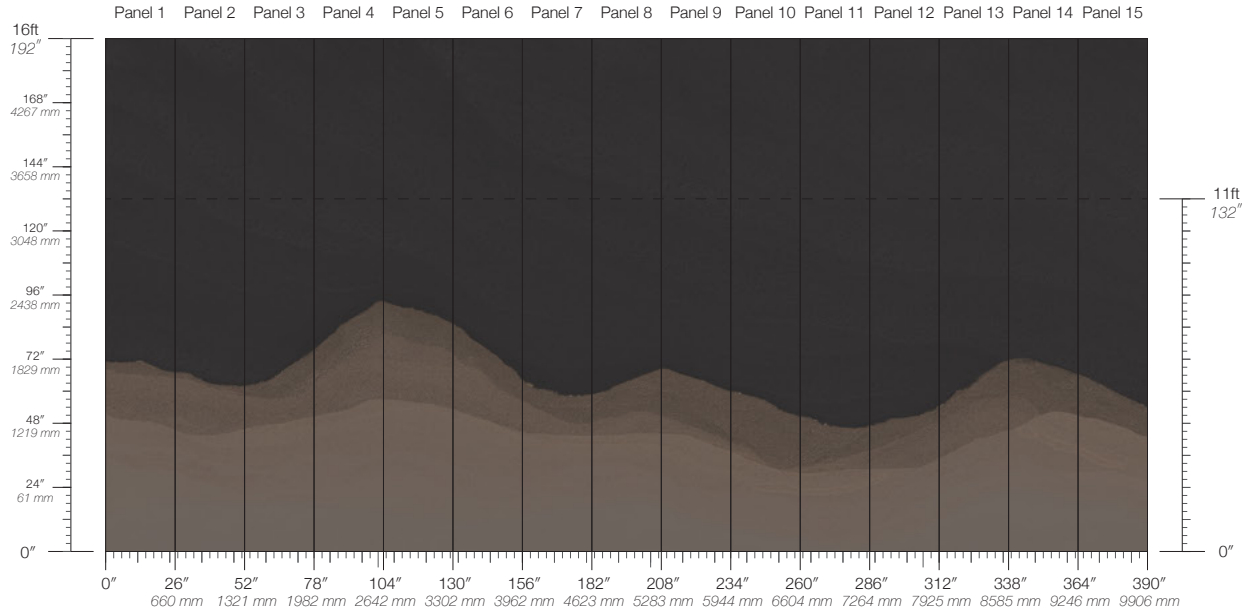

Escape Gravity

Suitable for residential and some commercial projects

COLOR
Gravity

STOCK
Made to order

MAINTENANCE
Water-based cleanser

CONTACT
sales@calicowallpaper.com
+1 718 243 1705
57 Lispenard Street
New York, NY 10013 USA

ITEM
3346

LEAD TIME
4 weeks to print

ENVIRONMENTAL
FSC Certified Content

CONTENT
Clay-Coated Paper

MINIMUM
1 panel

SPECS
100% Cellulose face
Non-woven backing
7.1 oz per linear yard
117 g per linear meter
Smooth surface texture

DISCLAIMER
Refer to our website to see the full mural artwork. Reference the physical sample for color and texture. Panel maps represent mural artwork only.

PANEL WIDTH
26" / 661 mm trimmed

PRICE
Available upon request

PANEL HEIGHT
132" / 3353 mm standard
192" / 4877 mm extended

ORIGIN
USA

TESTING
(US) ASTM E84 Adhered Class A

REPEAT
Non-repeating

DETAILS
Custom options available