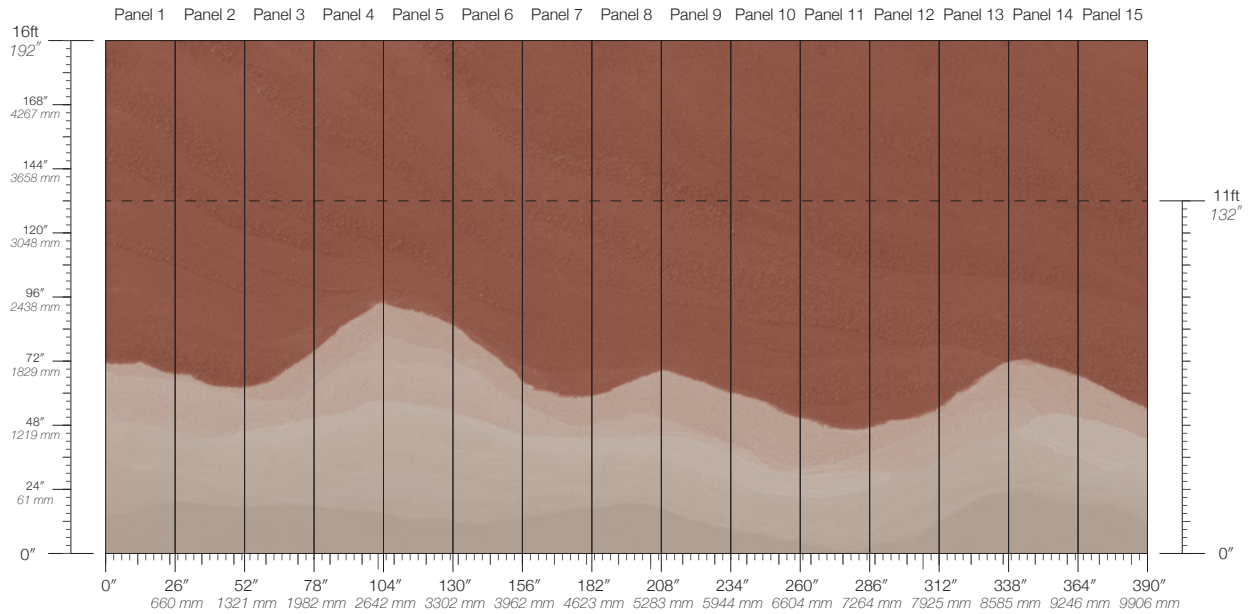

Escape Fracture

Suitable for residential and some commercial projects

COLOR

Fracture

STOCK

Made to order

MAINTENANCE

Water-based cleanser

CONTACT

sales@calicowallpaper.com
+1 718 243 1705
57 Lispenard Street
New York, NY 10013 USA

ITEM

3345

LEAD TIME

4 weeks to print

ENVIRONMENTAL

FSC Certified Content

CONTENT

Clay-Coated Paper

MINIMUM

1 panel

SPECS

100% Cellulose face
Non-woven backing
7.1 oz per linear yard
117 g per linear meter
Smooth surface texture

DISCLAIMER

Refer to our website to see the full mural artwork. Reference the physical sample for color and texture. Panel maps represent mural artwork only.

PANEL WIDTH

26" / 661 mm trimmed

PRICE

Available upon request

PANEL HEIGHT

132" / 3353 mm standard
192" / 4877 mm extended

ORIGIN

USA

TESTING

(US) ASTM E84 Adhered Class A

REPEAT

Non-repeating

DETAILS

Custom options available