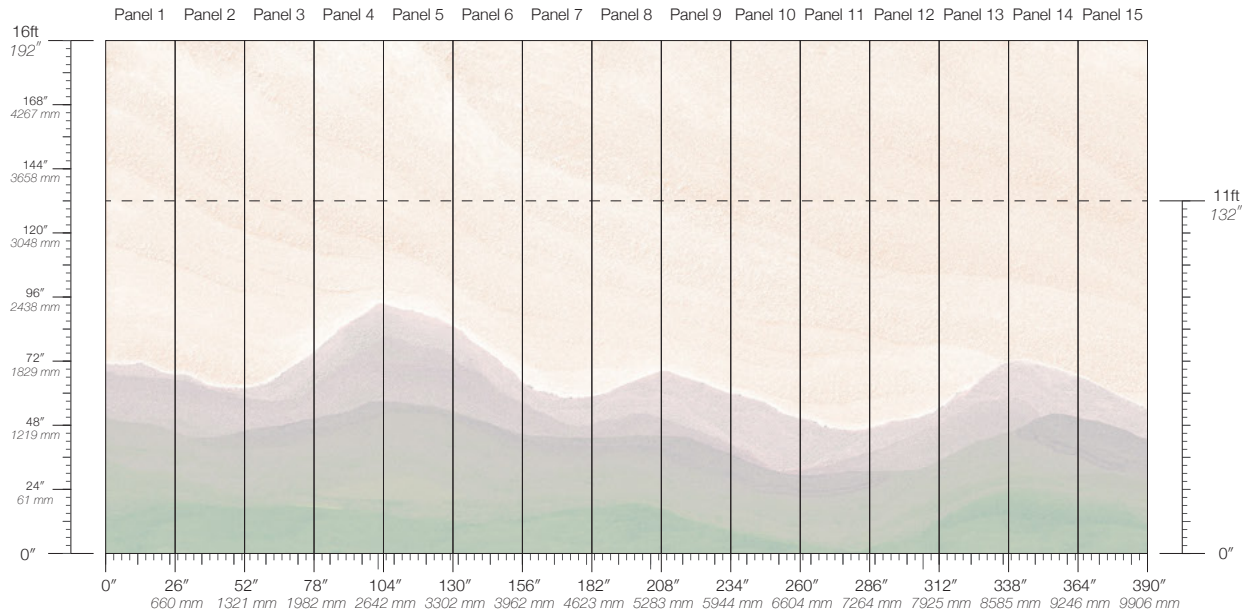

Escape Crystalline

Suitable for residential and some commercial projects

COLOR

Crystalline

STOCK

Made to order

MAINTENANCE

Water-based cleanser

CONTACT

sales@calicowallpaper.com
+1 718 243 1705
57 Lispenard Street
New York, NY 10013 USA

ITEM

3344

LEAD TIME

4 weeks to print

ENVIRONMENTAL

FSC Certified Content

CONTENT

Clay-Coated Paper

MINIMUM

1 panel

SPECS

100% Cellulose face
Non-woven backing
7.1 oz per linear yard
117 g per linear meter
Smooth surface texture

DISCLAIMER

Refer to our website to see the full mural artwork. Reference the physical sample for color and texture. Panel maps represent mural artwork only.

PANEL WIDTH

26" / 661 mm trimmed

PRICE

Available upon request

PANEL HEIGHT

132" / 3353 mm standard
192" / 4877 mm extended

ORIGIN

USA

TESTING

(US) ASTM E84 Adhered Class A

REPEAT

Non-repeating

DETAILS

Custom options available