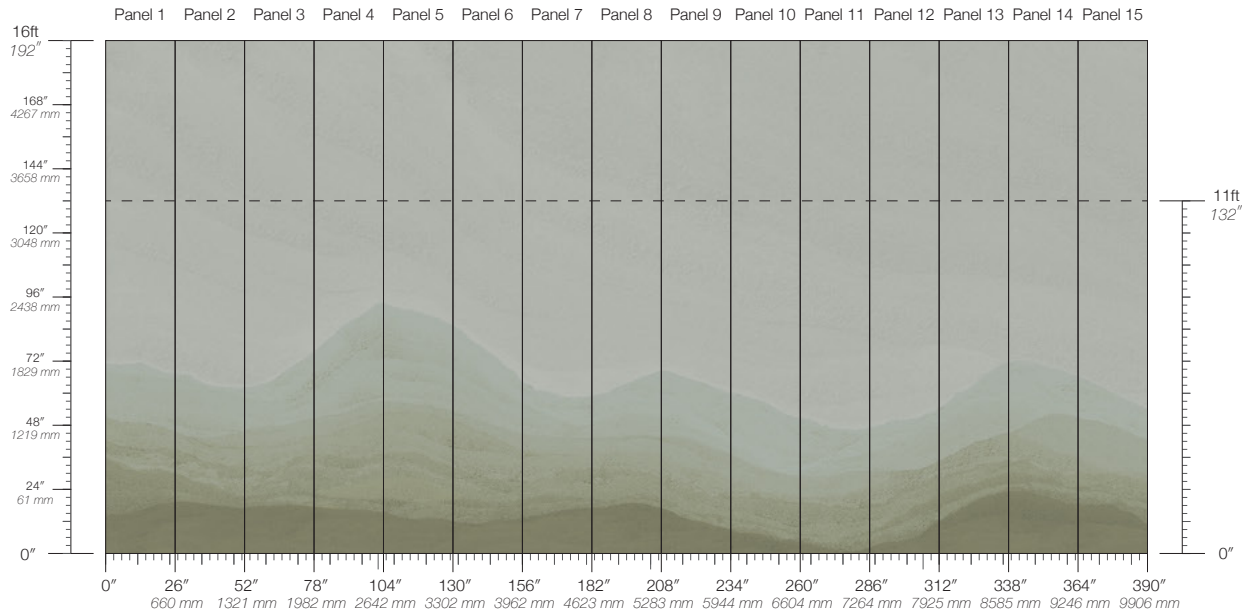

Escape Coast

Suitable for residential and some commercial projects

COLOR
Coast

STOCK
Made to order

MAINTENANCE
Water-based cleanser

CONTACT
sales@calicowallpaper.com
+1 718 243 1705
57 Lispenard Street
New York, NY 10013 USA

ITEM
3343

LEAD TIME
4 weeks to print

ENVIRONMENTAL
FSC Certified Content

CONTENT
Clay-Coated Paper

MINIMUM
1 panel

SPECS
100% Cellulose face
Non-woven backing
7.1 oz per linear yard
117 g per linear meter
Smooth surface texture

DISCLAIMER
Refer to our website to see the full mural artwork. Reference the physical sample for color and texture. Panel maps represent mural artwork only.

PANEL WIDTH
26" / 661 mm trimmed

PRICE
Available upon request

PANEL HEIGHT
132" / 3353 mm standard
192" / 4877 mm extended

ORIGIN
USA

TESTING
(US) ASTM E84 Adhered Class A

REPEAT
Non-repeating

DETAILS
Custom options available