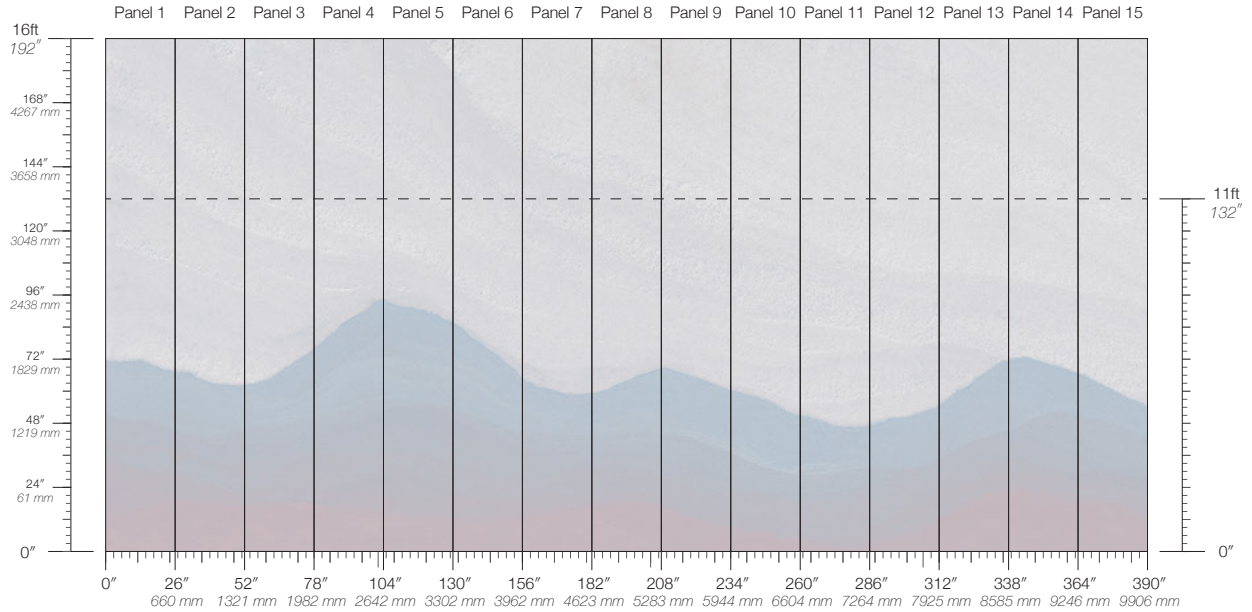

Escape Arctic

Suitable for residential and some commercial projects

COLOR
Arctic

STOCK
Made to order

MAINTENANCE
Water-based cleanser

CONTACT
sales@calicowallpaper.com
+1 718 243 1705
57 Lispenard Street
New York, NY 10013 USA

ITEM
3342

LEAD TIME
4 weeks to print

ENVIRONMENTAL
FSC Certified Content

CONTENT
Clay-Coated Paper

MINIMUM
1 panel

SPECS
100% Cellulose face
Non-woven backing
7.1 oz per linear yard
117 g per linear meter
Smooth surface texture

DISCLAIMER
Refer to our website to see the full mural artwork. Reference the physical sample for color and texture. Panel maps represent mural artwork only.

PANEL WIDTH
26" / 661 mm trimmed

PRICE
Available upon request

PANEL HEIGHT
132" / 3353 mm standard
192" / 4877 mm extended

ORIGIN
USA

TESTING
(US) ASTM E84 Adhered Class A

REPEAT
Non-repeating

DETAILS
Custom options available