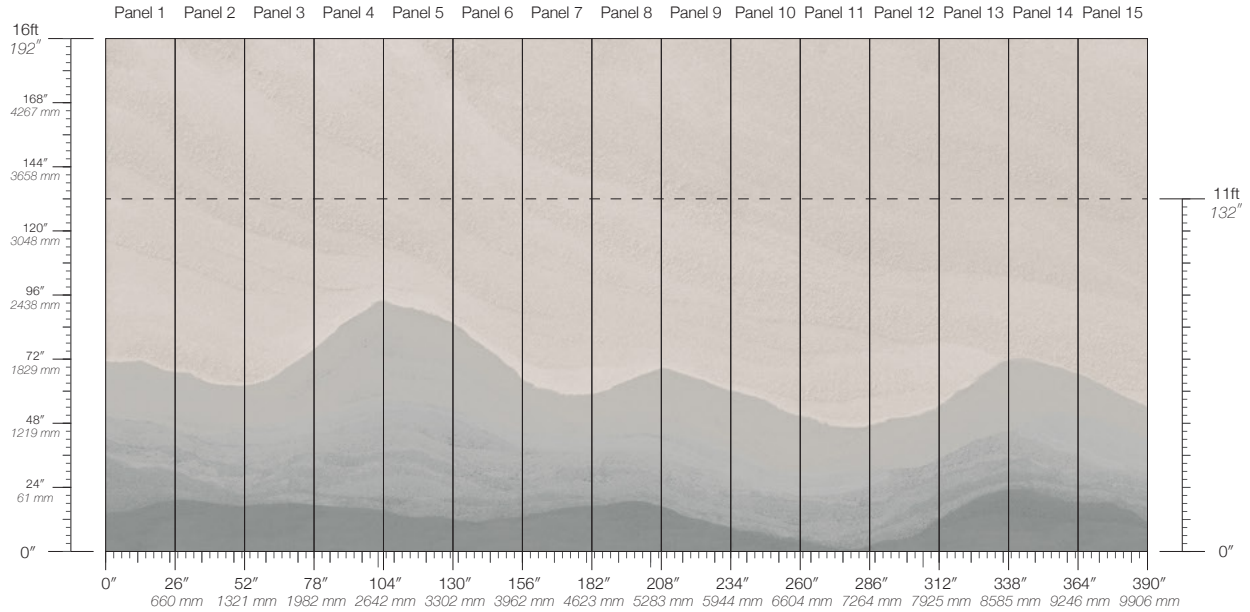

Escape Andes

Suitable for residential and some commercial projects

COLOR
Andes

STOCK
Made to order

MAINTENANCE
Water-based cleanser

CONTACT
sales@calicowallpaper.com
+1 718 243 1705
57 Lispenard Street
New York, NY 10013 USA

ITEM
3341

LEAD TIME
4 weeks to print

ENVIRONMENTAL
FSC Certified Content

CONTENT
Clay-Coated Paper

MINIMUM
1 panel

SPECS
100% Cellulose face
Non-woven backing
7.1 oz per linear yard
117 g per linear meter
Smooth surface texture

DISCLAIMER
Refer to our website to see the full mural artwork. Reference the physical sample for color and texture. Panel maps represent mural artwork only.

PANEL WIDTH
26" / 661 mm trimmed

PRICE
Available upon request

PANEL HEIGHT
132" / 3353 mm standard
192" / 4877 mm extended

ORIGIN
USA

TESTING
(US) ASTM E84 Adhered Class A

REPEAT
Non-repeating

DETAILS
Custom options available