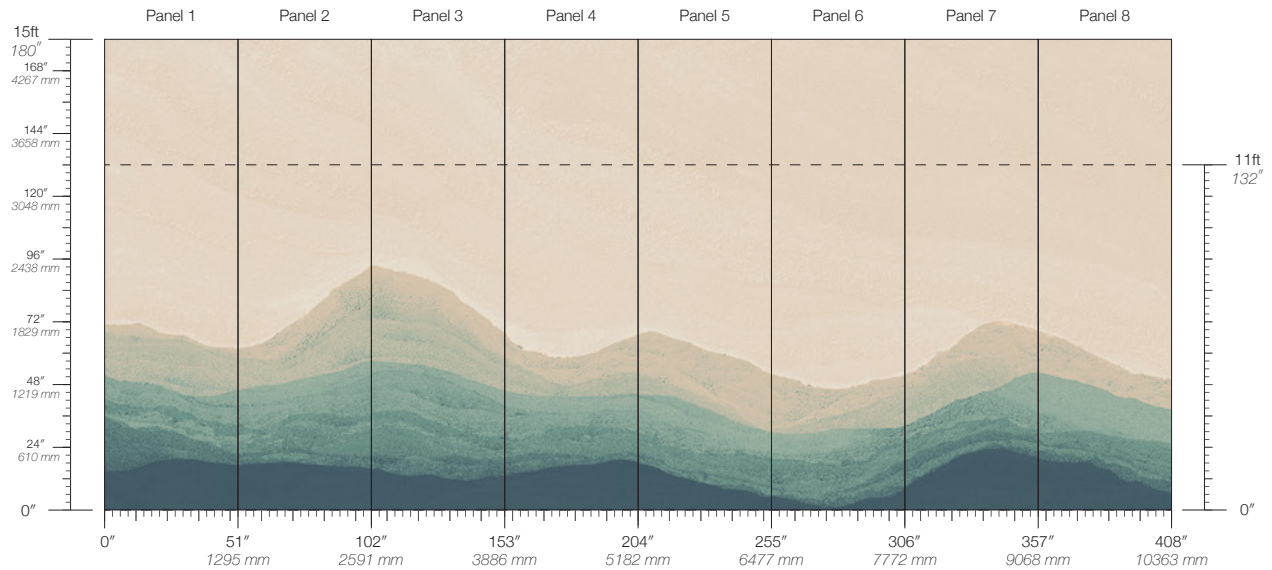

Escape Muir

Suitable for residential and commercial projects

COLOR

Muir

STOCK

Made to order

ENVIRONMENTAL

Low VOC

MAINTENANCE

Water-based cleanser

ITEM

3305

LEAD TIME

4 weeks to print

SPecs

Commercial Vinyl face
Polyester/Cotton woven backing
21 oz per linear yard
651 g per linear meter
Dappled surface texture

CONTACT

sales@calicowallpaper.com
+1 718 243 1705
57 Lispenard Street
New York, NY 10013 USA

CONTENT

Type II Vinyl

MINIMUM

1 panel

PANEL WIDTH

51" / 1295 mm trimmed

PRICE

Available upon request

TESTING

(US) ASTM E84 Adhered Class A
(EU) EN 15102 Class B, s2
CCC-W-408D Type II
WA Specification W-101 Type II
NFPA 286 Corner Burn Test Class A

DISCLAIMER

Refer to our website to see the full mural artwork. Reference the physical sample for color and texture. Panel maps represent mural artwork only.

PANEL HEIGHT

132" / 3353 mm standard
180" / 4572 mm extended

ORIGIN

USA

DETAILS

Custom options available

REPEAT

Non-repeating