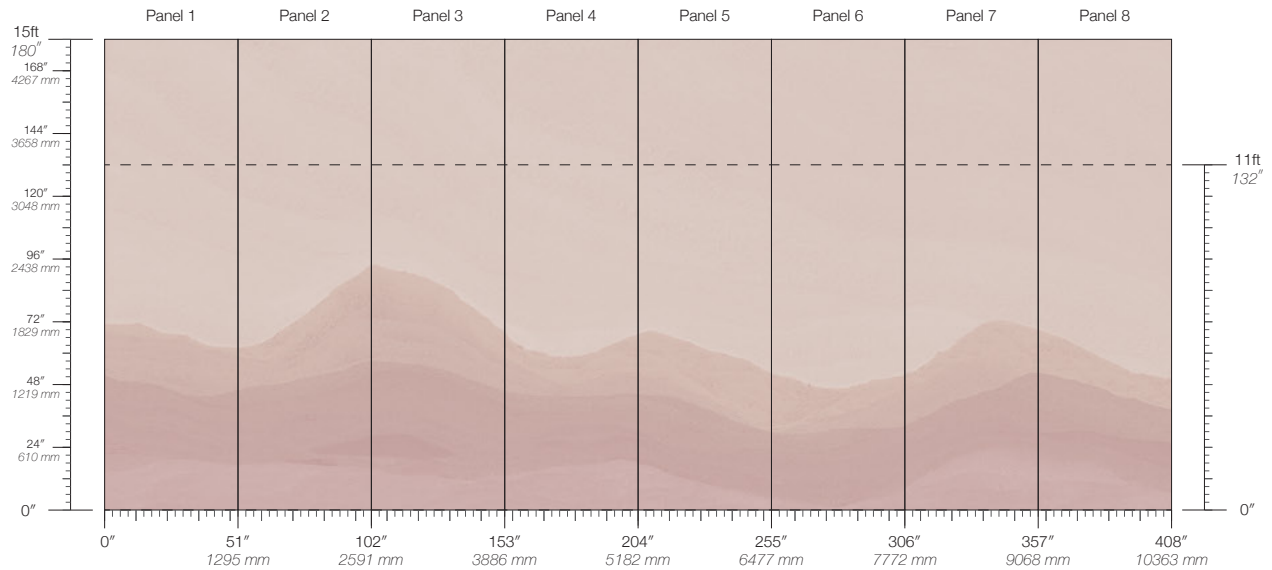

Escape Matterhorn

Suitable for residential and commercial projects

COLOR

Matterhorn

STOCK

Made to order

ENVIRONMENTAL

Low VOC

MAINTENANCE

Water-based cleanser

ITEM

3304

LEAD TIME

4 weeks to print

SPecs

Commercial Vinyl face
Polyester/Cotton woven backing
21 oz per linear yard
651 g per linear meter
Dappled surface texture

CONTACT

sales@calicowallpaper.com
+1 718 243 1705
57 Lispenard Street
New York, NY 10013 USA

CONTENT

Type II Vinyl

MINIMUM

1 panel

PANEL WIDTH

51" / 1295 mm trimmed

PRICE

Available upon request

TESTING

(US) ASTM E84 Adhered Class A
(EU) EN 15102 Class B, s2
CCC-W-408D Type II
WA Specification W-101 Type II
NFPA 286 Corner Burn Test Class A

DISCLAIMER

Refer to our website to see the full mural artwork. Reference the physical sample for color and texture. Panel maps represent mural artwork only.

PANEL HEIGHT

132" / 3353 mm standard
180" / 4572 mm extended

ORIGIN

USA

DETAILS

Custom options available

REPEAT

Non-repeating