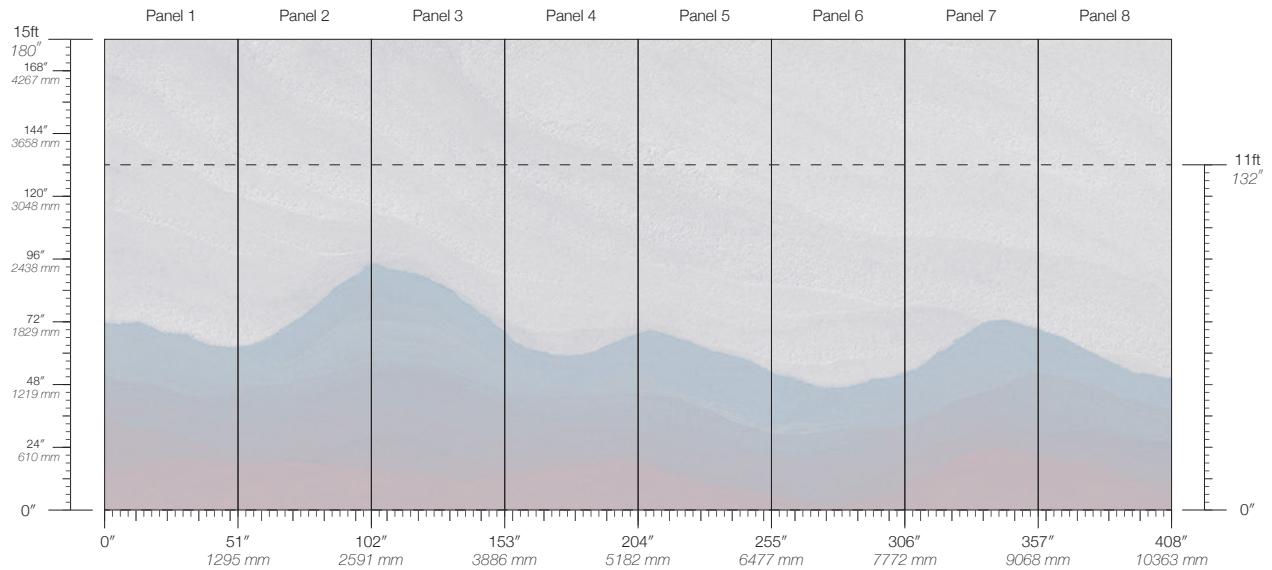

Escape Arctic

Suitable for residential and commercial projects

COLOR

Arctic

STOCK

Made to order

ENVIRONMENTAL

Low VOC

MAINTENANCE

Water-based cleanser

ITEM

3302

LEAD TIME

4 weeks to print

SPecs

Commercial Vinyl face
Polyester/Cotton woven backing
21 oz per linear yard
651 g per linear meter
Dappled surface texture

CONTACT

sales@calicowallpaper.com
+1 718 243 1705
57 Lispenard Street
New York, NY 10013 USA

CONTENT

Type II Vinyl

MINIMUM

1 panel

PANEL WIDTH

51" / 1295 mm trimmed

PRICE

Available upon request

TESTING

(US) ASTM E84 Adhered Class A
(EU) EN 15102 Class B, s2
CCC-W-408D Type II
WA Specification W-101 Type II
NFPA 286 Corner Burn Test Class A

DISCLAIMER

Refer to our website to see the full mural artwork. Reference the physical sample for color and texture. Panel maps represent mural artwork only.

PANEL HEIGHT

132" / 3353 mm standard
180" / 4572 mm extended

ORIGIN

USA

DETAILS

Custom options available

REPEAT

Non-repeating