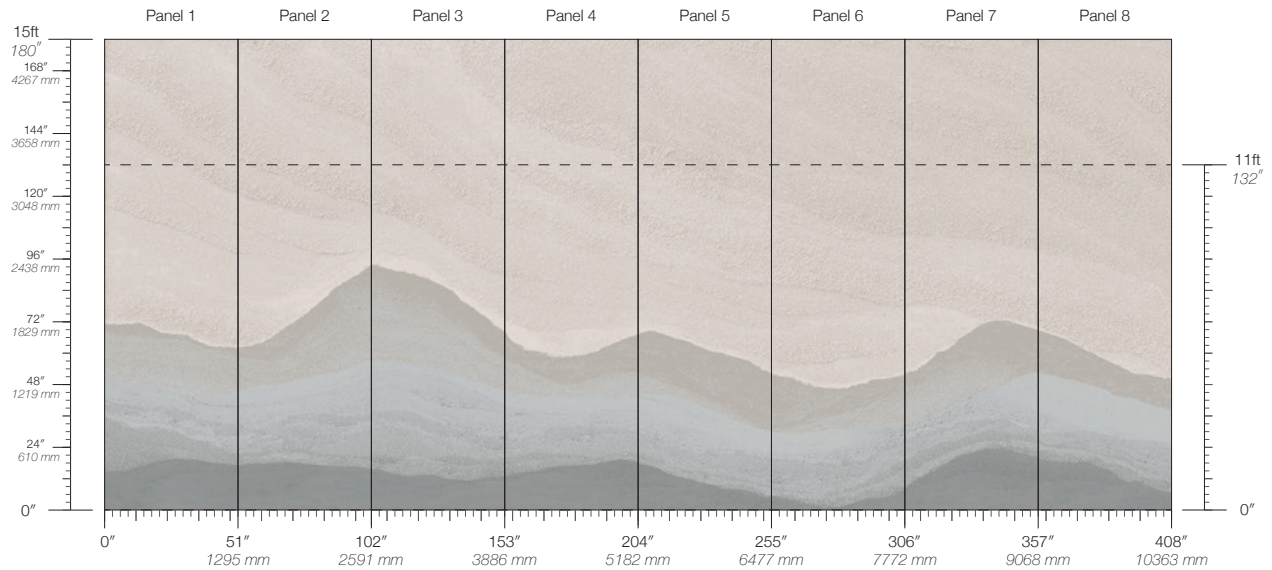

Escape Andes

Suitable for residential and commercial projects

COLOR
Andes

STOCK
Made to order

ENVIRONMENTAL
Low VOC

MAINTENANCE
Water-based cleanser

ITEM
3301

LEAD TIME
4 weeks to print

SPES
Commercial Vinyl face
Polyester/Cotton woven backing
21 oz per linear yard
651 g per linear meter
Dappled surface texture

CONTACT
sales@calicowallpaper.com
+1 718 243 1705
57 Lispenard Street
New York, NY 10013 USA

CONTENT
Type II Vinyl

MINIMUM
1 panel

TESTING
(US) ASTM E84 Adhered Class A
(EU) EN 15102 Class B, s2
CCC-W-408D Type II
WA Specification W-101 Type II
NFPA 286 Corner Burn Test Class A

DISCLAIMER
Refer to our website to see the full mural artwork. Reference the physical sample for color and texture. Panel maps represent mural artwork only.

PANEL WIDTH
51" / 1295 mm trimmed

PRICE
Available upon request

PANEL HEIGHT
132" / 3353 mm standard
180" / 4572 mm extended

ORIGIN
USA

REPEAT
Non-repeating

DETAILS
Custom options available