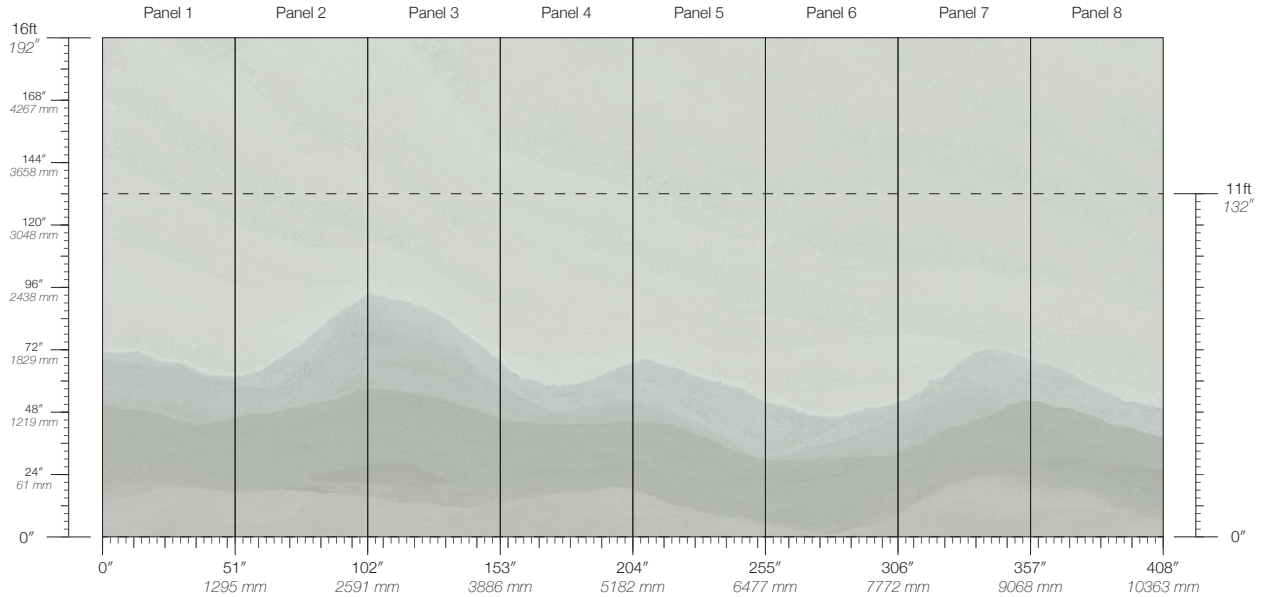

Escape Thaw

Suitable for residential and commercial projects

COLOR

Thaw

ITEM

3322

CONTENT

Type II PVC-Free TPO

PANEL WIDTH

51" / 1295 mm trimmed

PANEL HEIGHT

132" / 3353 mm standard
192" / 4877 mm extended

REPEAT

Non-repeating

STOCK

Made to order

LEAD TIME

4 weeks to print

MINIMUM

1 panel

PRICE

Available upon request

ORIGIN

USA

DETAILS

Custom options available

ENVIRONMENTAL

Phthalate Free
Low VOC
HPD Available

SPECS

100% TPO face
Polyester/Cotton woven backing
20 oz per linear yard
453 g per square meter
Stippled surface texture

TESTING

(US) ASTM E84 Adhered Class A
(EU) EN 15102 class C-s1 D0
(CN) CAN/ULC-S102.2-10 Class A
WA Specification W-101 Type II
NFPA 101 Life Safety Code
Meets CA Section IAQ 1350

MAINTENANCE

Water-based cleanser

CONTACT

sales@calicowallpaper.com
+1 718 243 1705
57 Lispenard Street
New York, NY 10013 USA

DISCLAIMER

Refer to our website to see the full mural artwork. Reference the physical sample for color and texture. Panel maps represent mural artwork only.