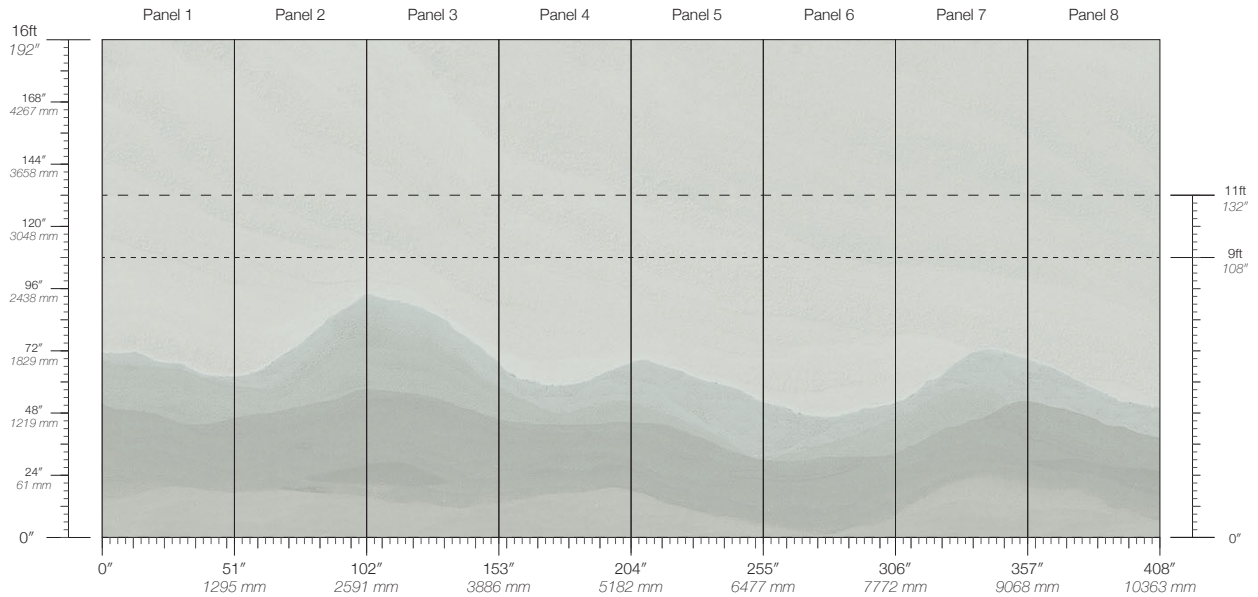

Escape Thaw

Suitable for residential and commercial projects

COLOR

Thaw

ITEM

3322

CONTENT

Type II PVC-Free

PANEL WIDTH

53" / 1346 mm trimmed

PANEL HEIGHT

108" / 2743 mm base
132" / 3353 mm standard
192" / 4877 mm extended

REPEAT

Non-repeating

STOCK

Made to order

LEAD TIME

4 weeks to print

MINIMUM

1 panel

PRICE

Available upon request

ORIGIN

USA

DETAILS

Custom options available

MAINTENANCE

Water-based cleanser

ENVIRONMENTAL

HPD Available
Declare Label
Red List Free
Low VOC
Contributes to LEED v4

SPECS

TPO / Polyolefin Face
Polyester/Cotton Woven Backing
13.33 oz/yd²
452 g/m²
Stippled Surface Texture

TESTING

ASTM E84 Adhered Class A
CAN/ULC-S102
EN 15102 Class C, s2 d0
CDPH CA Section 01350

DISCLAIMER

Refer to our website to see the full mural artwork. Reference the physical sample for color and texture. Panel maps represent mural artwork only.