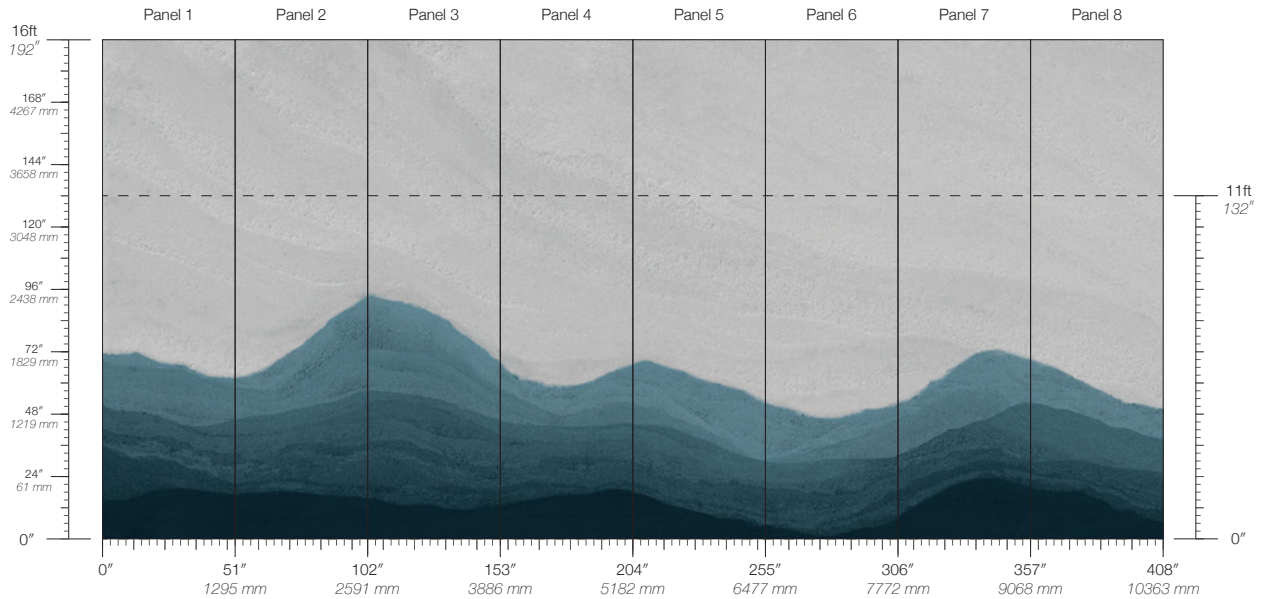

Escape Perito

Suitable for residential and commercial projects

COLOR

Perito

ITEM

3320

CONTENT

Type II PVC-Free TPO

PANEL WIDTH

51" / 1295 mm trimmed

PANEL HEIGHT

132" / 3353 mm standard
192" / 4877 mm extended

REPEAT

Non-repeating

STOCK

Made to order

LEAD TIME

4 weeks to print

MINIMUM

1 panel

PRICE

Available upon request

ORIGIN

USA

DETAILS

Custom options available

ENVIRONMENTAL

Phthalate Free
Low VOC
HPD Available

SPECS

100% TPO face
Polyester/Cotton woven backing
20 oz per linear yard
453 g per square meter
Stippled surface texture

TESTING

(US) ASTM E84 Adhered Class A
(EU) EN 15102 class C-s1 D0
(CN) CAN/ULC-S102.2-10 Class A
WA Specification W-101 Type II
NFPA 101 Life Safety Code
Meets CA Section IAQ 1350

MAINTENANCE

Water-based cleanser

CONTACT

sales@calicowallpaper.com
+1 718 243 1705
57 Lispenard Street
New York, NY 10013 USA

DISCLAIMER

Refer to our website to see the full mural artwork. Reference the physical sample for color and texture. Panel maps represent mural artwork only.