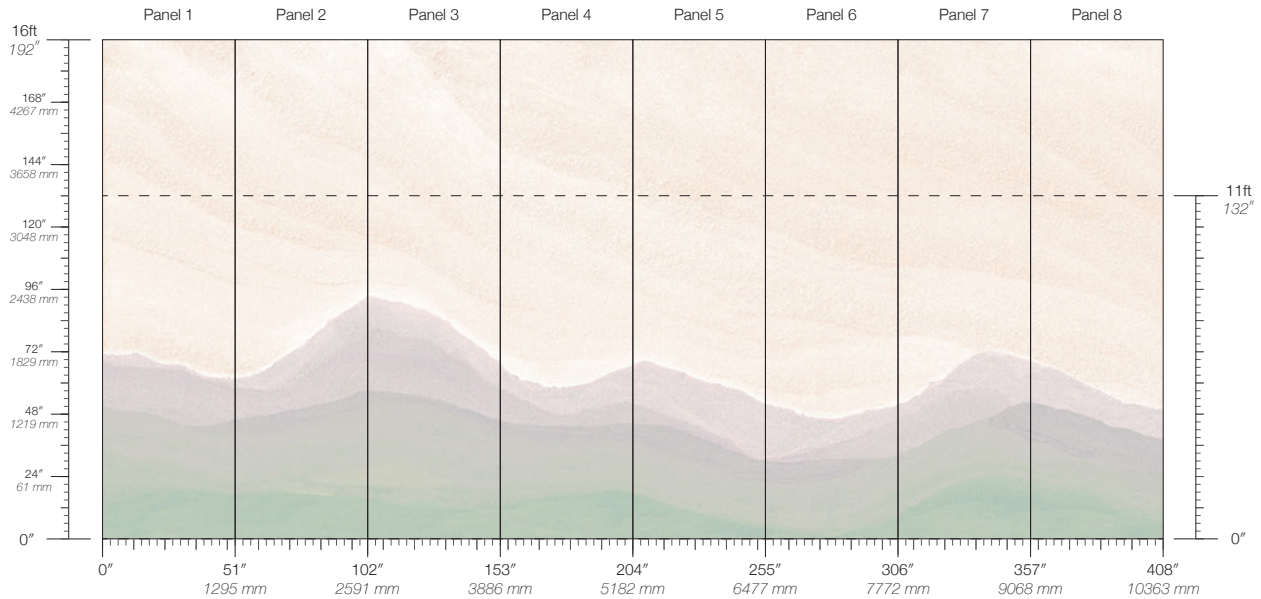

Escape Crystalline

Suitable for residential and commercial projects

COLOR

Crystalline

ITEM

3314

CONTENT

Type II PVC-Free TPO

PANEL WIDTH

51" / 1295 mm trimmed

PANEL HEIGHT

132" / 3353 mm standard
192" / 4877 mm extended

REPEAT

Non-repeating

STOCK

Made to order

LEAD TIME

4 weeks to print

MINIMUM

1 panel

PRICE

Available upon request

ORIGIN

USA

DETAILS

Custom options available

ENVIRONMENTAL

Phthalate Free
Low VOC
HPD Available

SPECS

100% TPO face
Polyester/Cotton woven backing
20 oz per linear yard
453 g per square meter
Stippled surface texture

TESTING

(US) ASTM E84 Adhered Class A
(EU) EN 15102 class C-s1 D0
(CN) CAN/ULC-S102.2-10 Class A
WA Specification W-101 Type II
NFPA 101 Life Safety Code
Meets CA Section IAQ 1350

MAINTENANCE

Water-based cleanser

CONTACT

sales@calicowallpaper.com
+1 718 243 1705
57 Lispenard Street
New York, NY 10013 USA

DISCLAIMER

Refer to our website to see the full mural artwork. Reference the physical sample for color and texture. Panel maps represent mural artwork only.