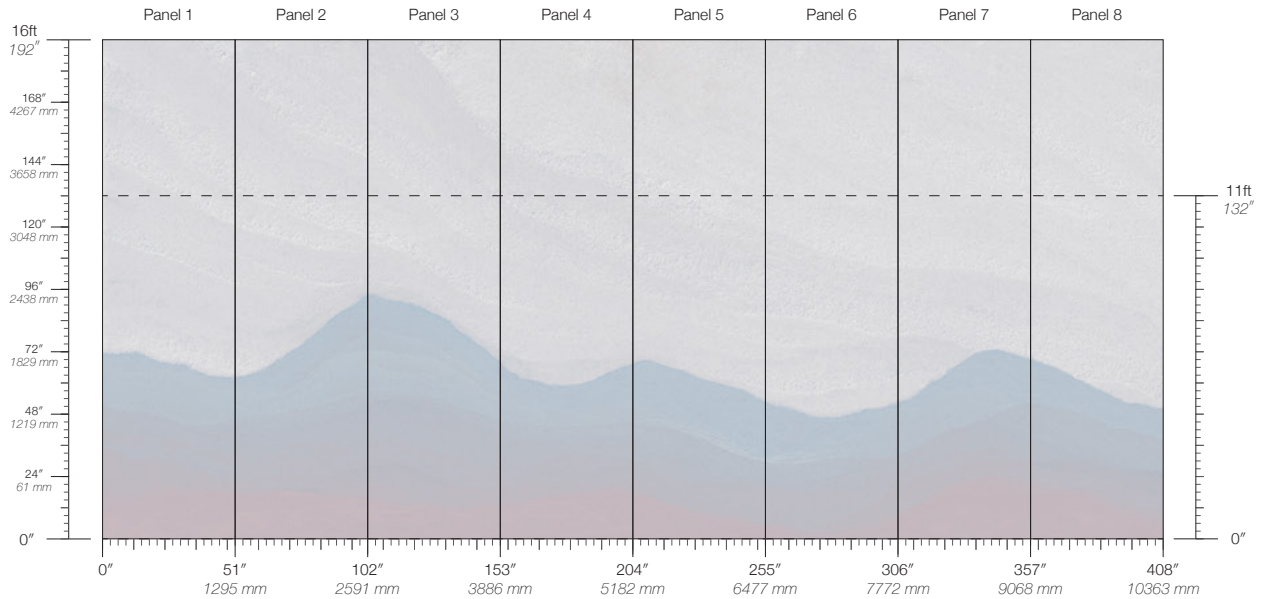

Escape Arctic

Suitable for residential and commercial projects

COLOR

Arctic

ITEM

3312

CONTENT

Type II PVC-Free TPO

PANEL WIDTH

51" / 1295 mm trimmed

PANEL HEIGHT

132" / 3353 mm standard
192" / 4877 mm extended

REPEAT

Non-repeating

STOCK

Made to order

LEAD TIME

4 weeks to print

MINIMUM

1 panel

PRICE

Available upon request

ORIGIN

USA

DETAILS

Custom options available

ENVIRONMENTAL

Phthalate Free
Low VOC
HPD Available

SPECS

100% TPO face
Polyester/Cotton woven backing
20 oz per linear yard
453 g per square meter
Stippled surface texture

TESTING

(US) ASTM E84 Adhered Class A
(EU) EN 15102 class C-s1 D0
(CN) CAN/ULC-S102.2-10 Class A
WA Specification W-101 Type II
NFPA 101 Life Safety Code
Meets CA Section IAQ 1350

MAINTENANCE

Water-based cleanser

CONTACT

sales@calicowallpaper.com
+1 718 243 1705
57 Lispenard Street
New York, NY 10013 USA

DISCLAIMER

Refer to our website to see the full mural artwork. Reference the physical sample for color and texture. Panel maps represent mural artwork only.