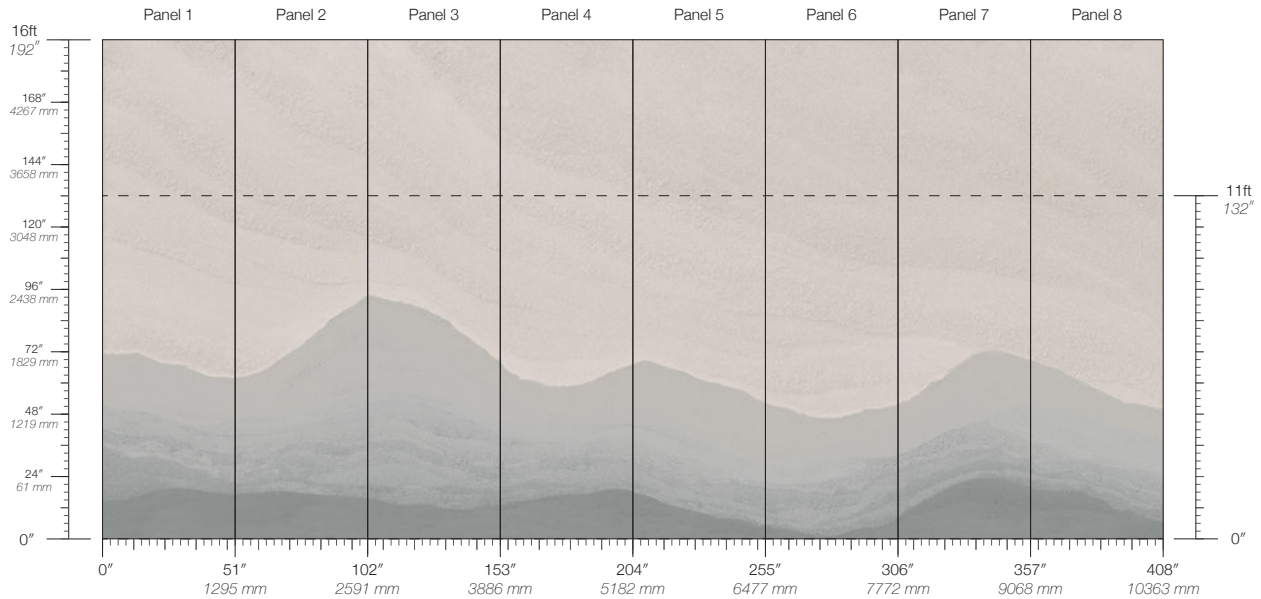

FRACTURE

GRAVITY

JUNEAU

MATTERHORN

MUIR

PERITO

SEDIMENT

THAW

Escape Andes

Suitable for residential and commercial projects

COLOR
Andes

ITEM
3311

CONTENT
Type II PVC-Free TPO

PANEL WIDTH
51" / 1295 mm trimmed

PANEL HEIGHT
132" / 3353 mm standard
192" / 4877 mm extended

REPEAT
Non-repeating

STOCK
Made to order

LEAD TIME
4 weeks to print

MINIMUM
1 panel

PRICE
Available upon request

ORIGIN
USA

DETAILS
Custom options available

ENVIRONMENTAL
Phthalate Free
Low VOC
HPD Available

SPECS
100% TPO face
Polyester/Cotton woven backing
20 oz per linear yard
453 g per square meter
Stippled surface texture

TESTING
(US) ASTM E84 Adhered Class A
(EU) EN 15102 class C-s1 D0
(CN) CAN/ULC-S102.2-10 Class A
WA Specification W-101 Type II
NFPA 101 Life Safety Code
Meets CA Section IAQ 1350