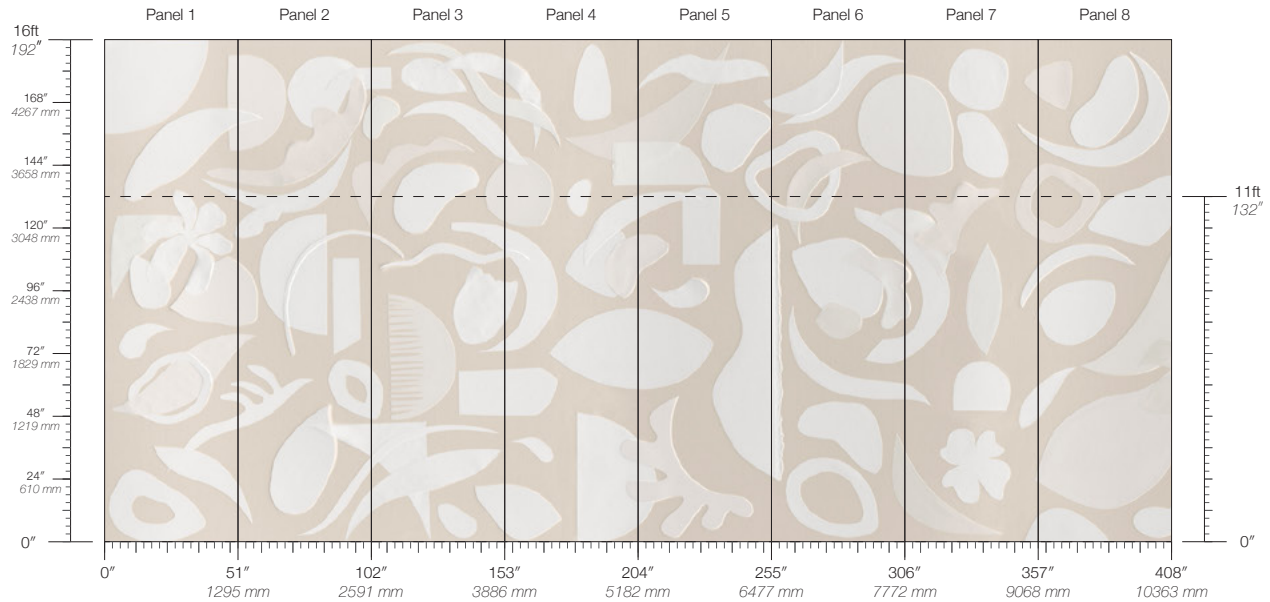

# EPHEMERA

Tear Sheet

Ephemera is an assemblage of abstract forms.

AVANT

CORBU

DADA

DECO

FAUVE

# Ephemera Pastiche

Suitable for residential and commercial projects

**COLOR**  
Pastiche

**ITEM**  
4706

**CONTENT**  
Type II PVC-Free

**PANEL WIDTH**  
51" / 1295 mm trimmed

**PANEL HEIGHT**  
132" / 3353 mm standard  
192" / 4877 mm extended

**REPEAT**  
Non-repeating

**STOCK**  
Made to order

**LEAD TIME**  
4 weeks to print

**MINIMUM**  
1 panel

**PRICE**  
Available upon request

**ORIGIN**  
USA

**DETAILS**  
Custom options available

**MAINTENANCE**  
Water-based cleanser