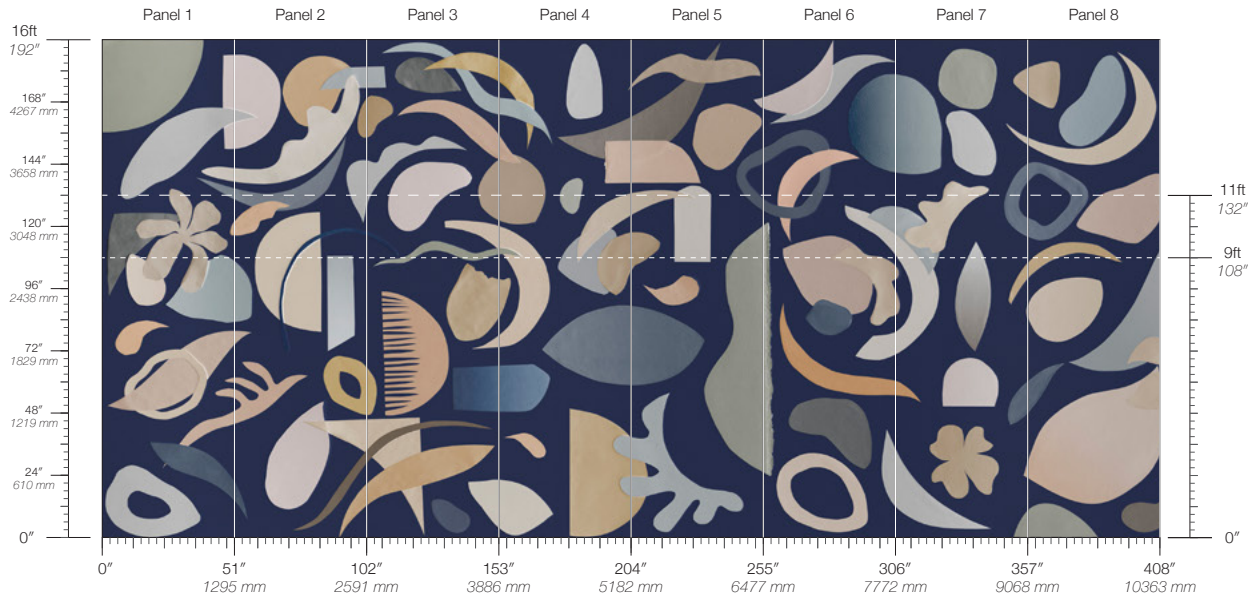

Ephemera Fauve

Suitable for residential and commercial projects

COLOR

Fauve

ITEM

4705

CONTENT

Type II PVC-Free

PANEL WIDTH

51" / 1295 mm trimmed

PANEL HEIGHT

108" / 2743 mm base
132" / 3353 mm standard
192" / 4877 mm extended

REPEAT

Non-repeating

STOCK

Made to order

LEAD TIME

4 weeks to print

MINIMUM

1 panel

PRICE

Available upon request

ORIGIN

USA

DETAILS

Custom options available

MAINTENANCE

Water-based cleanser

ENVIRONMENTAL

EPD & HPD Available
Declare Label
Red List Free
Low VOC
Contributes to LEED v4
31% Recycled Content

SPECS

Polyester/Natural Fiber Face
Fabric Backing
9.3 oz/yd²
315.3 g/m²
Dappled Surface Texture

TESTING

ASTM E84 Adhered Class A
CAN/ULC-S102
CDPH CA Section 01350

DISCLAIMER

Refer to our website to see the full mural artwork. Reference the physical sample for color and texture. Panel maps represent mural artwork only.