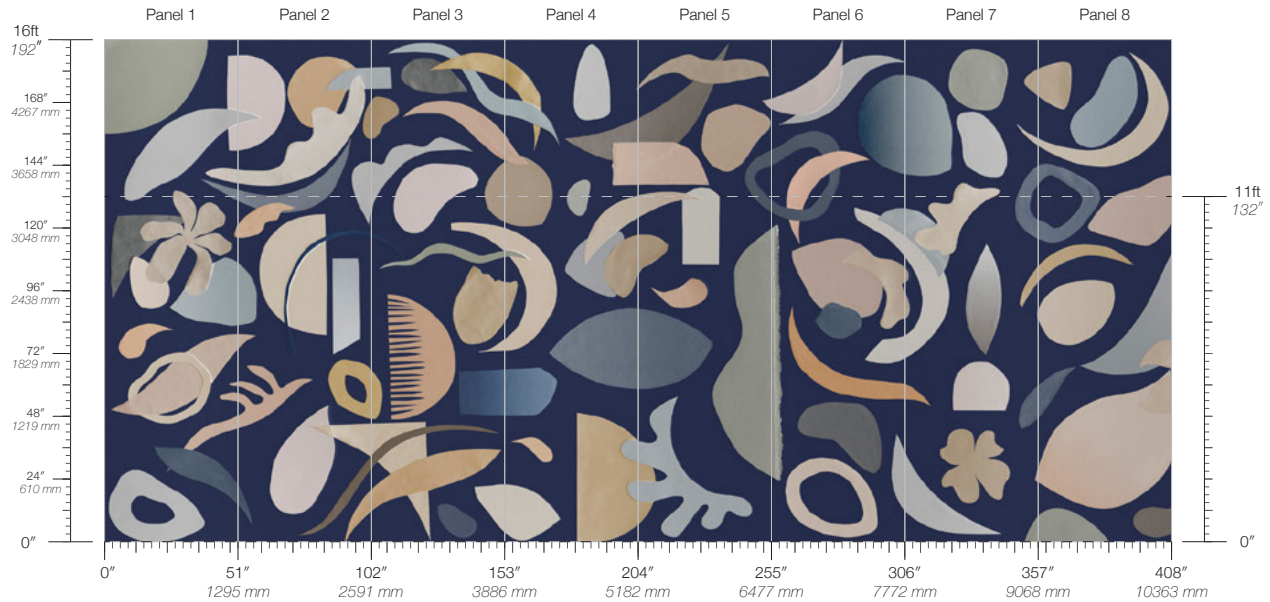

Calico

EPHEMERA

Tear Sheet

Ephemera is an assemblage of abstract forms.

AVANT

CORBU

DADA

DECO

FAUVE

PASTICHE

Ephemera Fauve

Suitable for residential and commercial projects

COLOR
Fauve

ITEM
4705

CONTENT
Type II PVC-Free

PANEL WIDTH
51" / 1295 mm trimmed

PANEL HEIGHT
132" / 3353 mm standard
192" / 4877 mm extended

REPEAT
Non-repeating

STOCK
Made to order

LEAD TIME
4 weeks to print

MINIMUM
1 panel

PRICE
Available upon request

ORIGIN
USA

DETAILS
Custom options available

MAINTENANCE
Water-based cleanser

ENVIRONMENTAL
Recycled Content
Phthalate Free
Low VOC
HPD Available

SPECS
Polyester/Natural Fiber face
Fabric backing
14 oz per linear yard
435.2 g per linear meter
Dappled surface texture