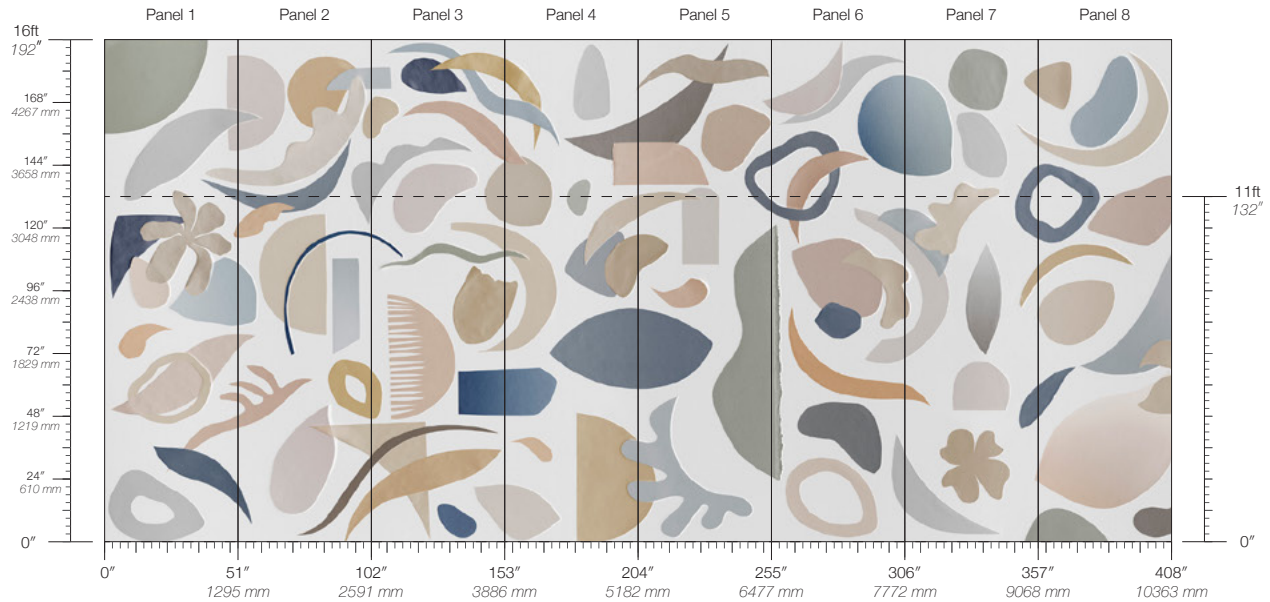

Calico

EPHEMERA

Tear Sheet

Ephemera is an assemblage of abstract forms.

AVANT

CORBU

DADA

DECO

FAUVE

PASTICHE

Ephemera Corbu

Suitable for residential and commercial projects

COLOR
Corbu

ITEM
4702

CONTENT
Type II PVC-Free

PANEL WIDTH
51" / 1295 mm trimmed

PANEL HEIGHT
132" / 3353 mm standard
192" / 4877 mm extended

REPEAT
Non-repeating

STOCK
Made to order

LEAD TIME
4 weeks to print

MINIMUM
1 panel

PRICE
Available upon request

ORIGIN
USA

DETAILS
Custom options available

MAINTENANCE
Water-based cleanser

ENVIRONMENTAL
Recycled Content
Phthalate Free
Low VOC
HPD Available

SPECS
Polyester/Natural Fiber face
Fabric backing
14 oz per linear yard
435.2 g per linear meter
Dappled surface texture