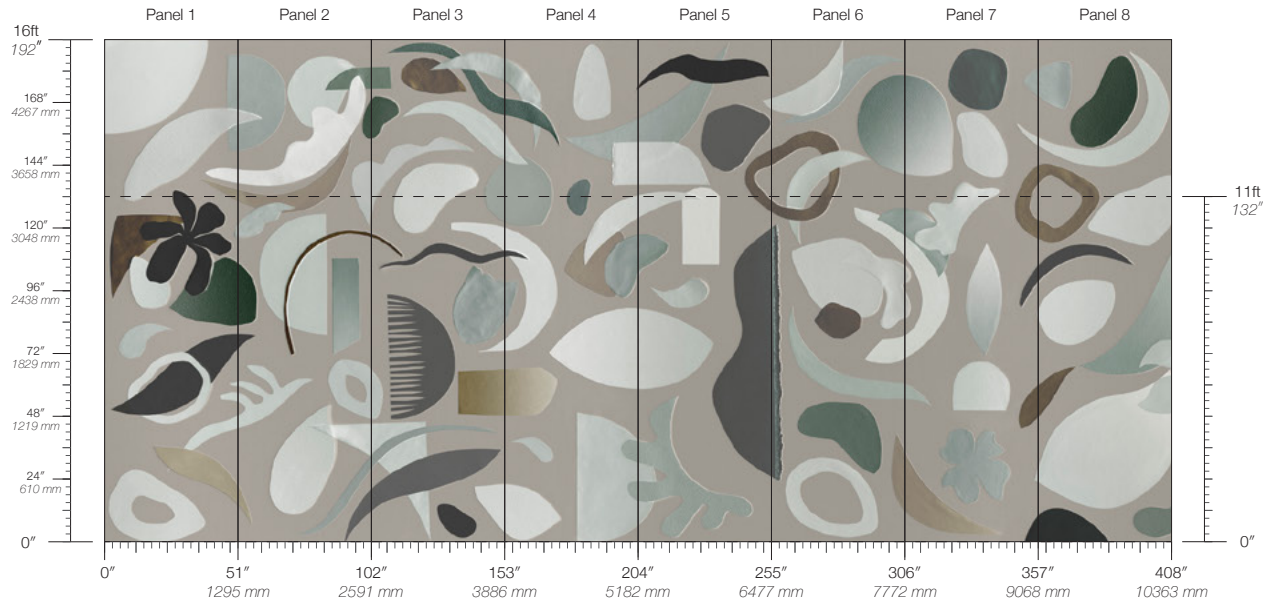

Calico

EPHEMERA

Tear Sheet

Ephemera is an assemblage of abstract forms.

AVANT

CORBU

DADA

DECO

FAUVE

PASTICHE

Ephemera Avant

Suitable for residential and commercial projects

COLOR
Avant

ITEM
4701

CONTENT
Type II PVC-Free

PANEL WIDTH
51" / 1295 mm trimmed

PANEL HEIGHT
132" / 3353 mm standard
192" / 4877 mm extended

REPEAT
Non-repeating

STOCK
Made to order

LEAD TIME
4 weeks to print

MINIMUM
1 panel

PRICE
Available upon request

ORIGIN
USA

DETAILS
Custom options available

MAINTENANCE
Water-based cleanser

ENVIRONMENTAL
Recycled Content
Phthalate Free
Low VOC
HPD Available

SPECS
Polyester/Natural Fiber face
Fabric backing
14 oz per linear yard
435.2 g per linear meter
Dappled surface texture