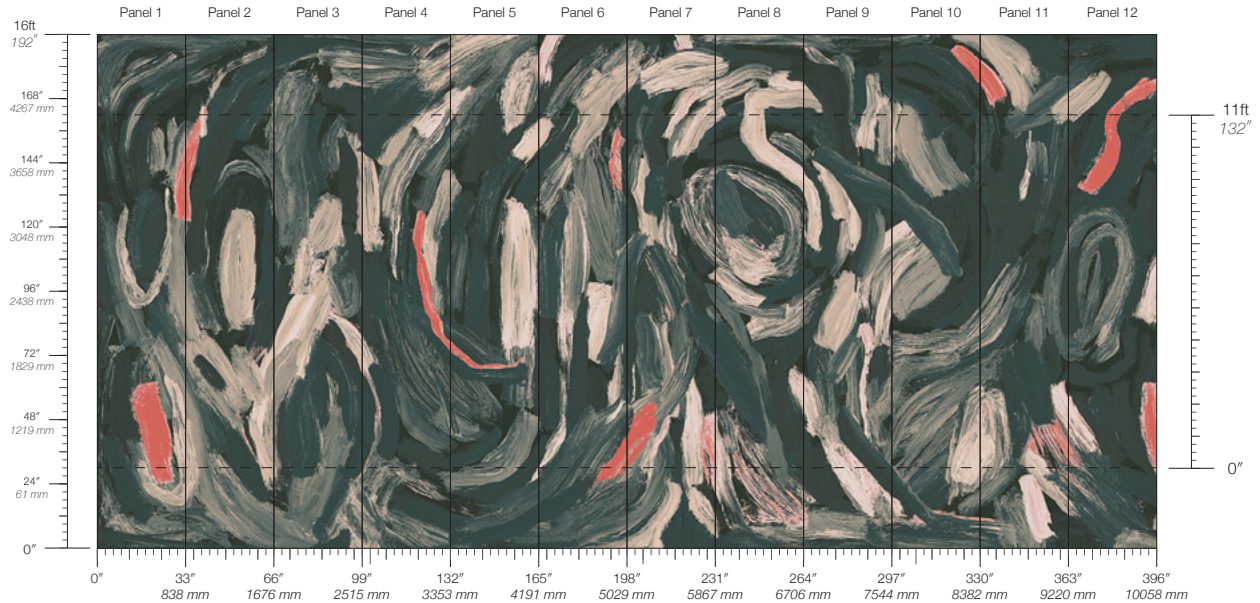

Ensemble Spark

Suitable for residential projects

COLOR
Spark

ITEM
7107

CONTENT
Woven Rayon

PANEL WIDTH
33" / 838 mm trimmed

PANEL HEIGHT
132" / 3353 mm standard
192" / 4877 mm extended

STOCK
Made to order

MINIMUM
1 panel

MAINTENANCE
Vacuum lightly

SPECS
Woven rayon fabric face with
non-woven paper backing
Thick yarn woven surface texture

REPEAT
Non-repeating

LEAD TIME
4 weeks to print

ORIGIN
USA

DETAILS
Custom options available

PRICE
Available upon request

CONTACT
sales@calicowallpaper.com
+1 718 243 1705
57 Lispenard Street
New York, NY 10013 USA

DISCLAIMER
Refer to our website to
see the full mural artwork.
Reference the physical sample
for color and texture. Panel
maps represent mural
artwork only.