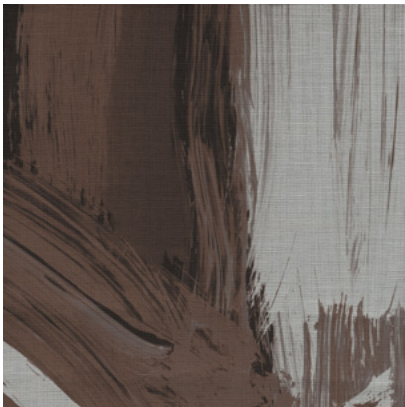

INNOCENCE

RESONANCE

SPARK

WHIMSY

Ensemble Spark

Suitable for residential projects

COLOR
Spark

ITEM
7107

CONTENT
Woven Rayon

PANEL WIDTH
33" / 838 mm trimmed

PANEL HEIGHT
132" / 3353 mm standard
192" / 4877 mm extended

STOCK
Made to order

MINIMUM
1 panel

MAINTENANCE
Vacuum lightly

SPECS
Woven rayon fabric face with
non-woven paper backing
Thick yarn woven surface texture