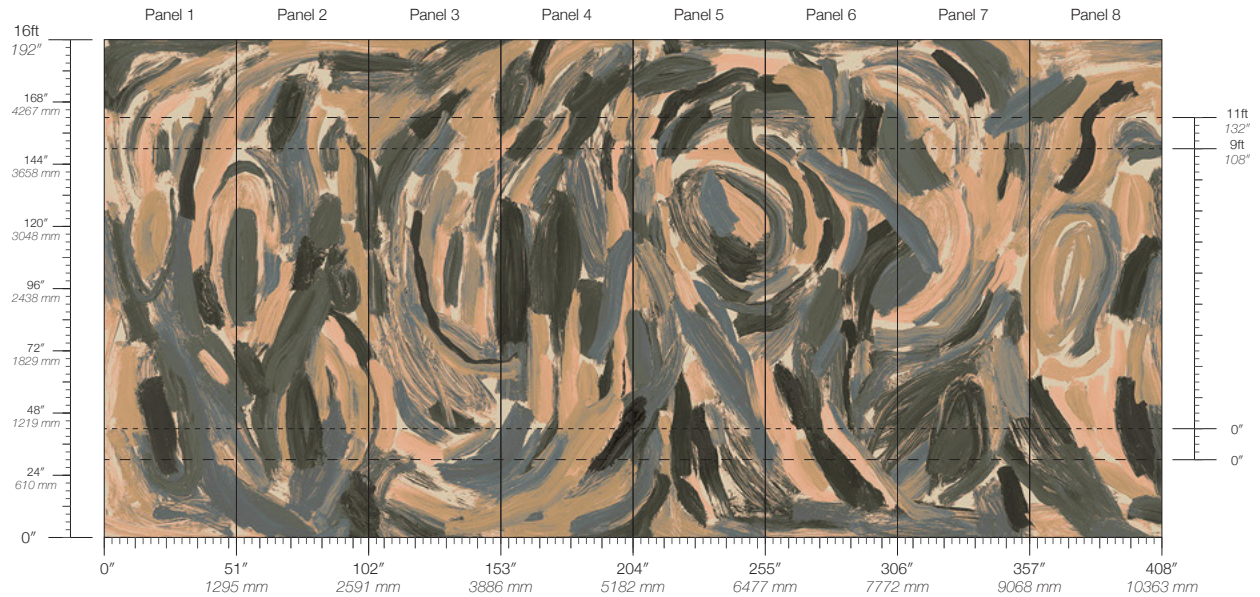

Ensemble Delight

Suitable for residential projects

COLOR

Delight

ITEM

7102

CONTENT

Natural Woven

PANEL WIDTH

33" / 838 mm trimmed

PANEL HEIGHT

108" / 2743 mm base
132" / 3353 mm standard
192" / 4877 mm extended

REPEAT

Non-repeating

STOCK

Made to order

LEAD TIME

4 weeks to print

MINIMUM

1 panel

PRICE

Available upon request

ORIGIN

USA

DETAILS

Custom options available

MAINTENANCE

Water-based cleanser

SPECS

Woven Rayon Fabric Face
Non-Woven Backing
10.15 oz/yd²
344 g/m²
Woven Surface Texture

DISCLAIMER

Refer to our website to see the full mural artwork. Reference the physical sample for color and texture. Panel maps represent mural artwork only.