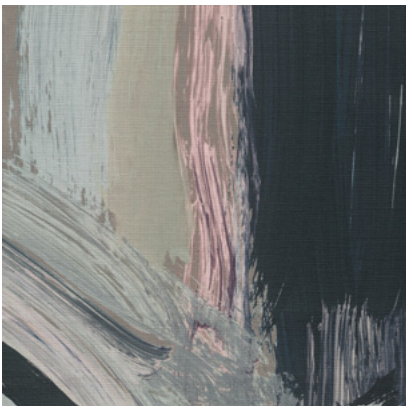

Ensemble is inspired by the whisper of waves and the delicate imprints of shells.

WHIMSY