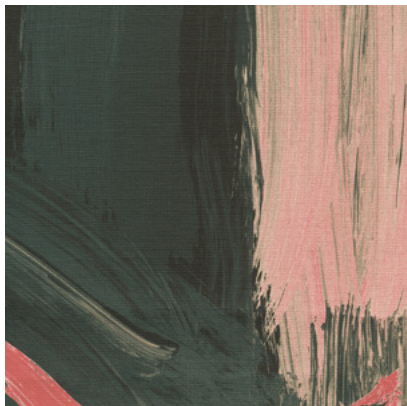

Ensemble is inspired by the whisper of waves and the delicate imprints of shells.

SPARK