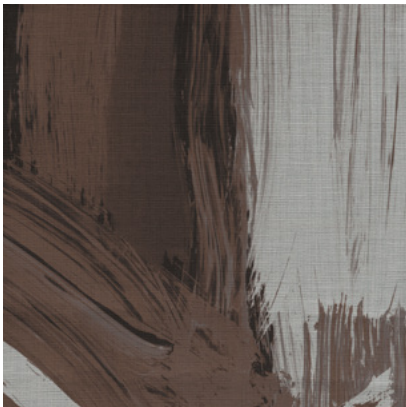

INNOCENCE

RESONANCE

SPARK

WHIMSY

Ensemble Bliss

Suitable for residential projects

COLOR
Bliss

ITEM
7101

CONTENT
Woven Rayon

PANEL WIDTH
33" / 838 mm trimmed

PANEL HEIGHT
132" / 3353 mm standard
192" / 4877 mm extended

STOCK
Made to order

MINIMUM
1 panel

MAINTENANCE
Vacuum lightly

SPECS
Woven rayon fabric face with
non-woven paper backing
Thick yarn woven surface texture