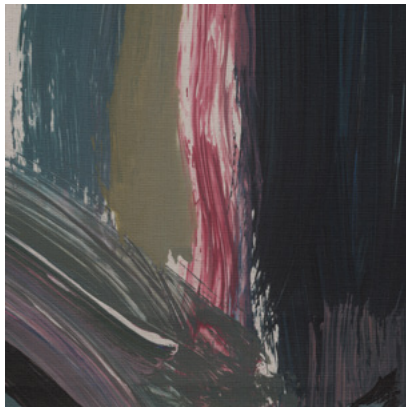

Calico

ENSEMBLE

Tear Sheet

Ensemble rediscovers
the joy and creativity
of your inner child

BLISS

DELIGHT

DIVINE

EUPHORIA

INNOCENCE

RESONANCE

SPARK

WHIMSY

Ensemble Bliss

Suitable for residential projects

COLOR
Bliss

ITEM
7101