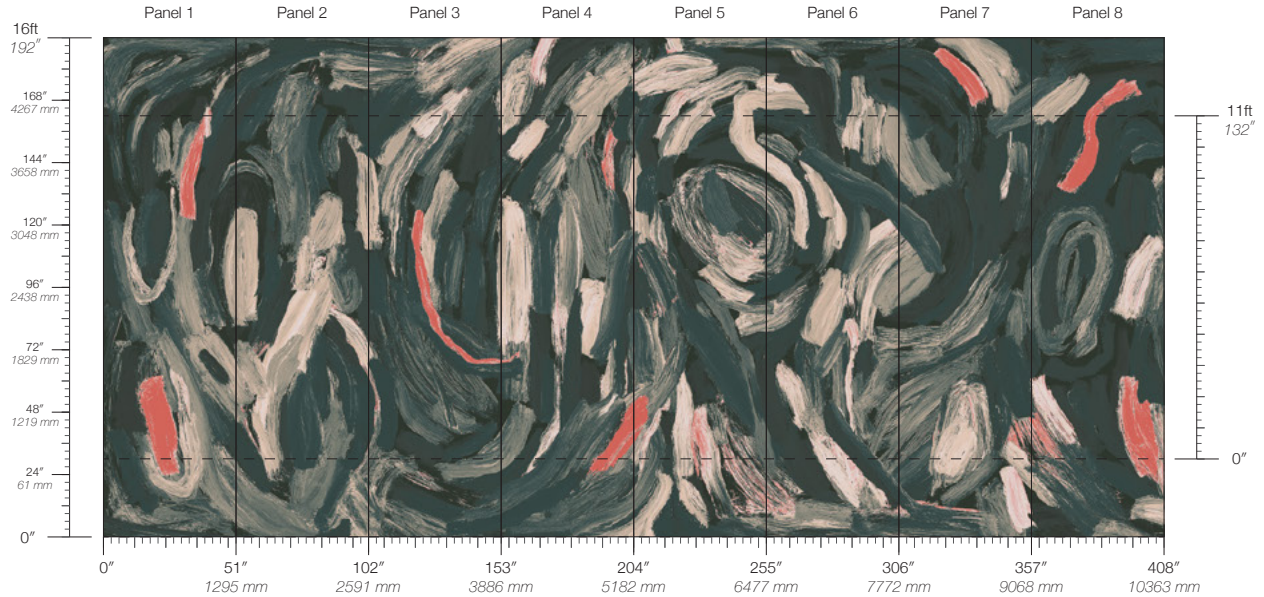

Ensemble Spark

Suitable for residential and commercial projects

COLOR
Spark

ITEM
7147

CONTENT
Type II PVC-Free

PANEL WIDTH
51" / 1295 mm trimmed

PANEL HEIGHT
132" / 3353 mm standard
192" / 4877 mm extended

REPEAT
Non-repeating

STOCK
Made to order

LEAD TIME
4 weeks to print

MINIMUM
1 panel

PRICE
Available upon request

ORIGIN
USA

DETAILS
Custom options available

MAINTENANCE
Water-based cleanser

ENVIRONMENTAL
Recycled Content
Phthalate Free
Low VOC
HPD Available

SPECS
Polyester/Natural Fiber face
Fabric backing
14 oz per linear yard
435.2 g per linear meter
Woven surface texture

TESTING
(US) ASTM E84 Adhered Class A
(CN) CAN/ULC-S102.2 Class A
CCC-W-408D Type II
W-101 Type II Class A
ASTM E96 Procedure B - 66 Perms

CONTACT
sales@calicowallpaper.com
+1 718 243 1705
57 Lispenard Street
New York, NY 10013 USA

DISCLAIMER
Refer to our website to see the full mural artwork. Reference the physical sample for color and texture. Panel maps represent mural artwork only.