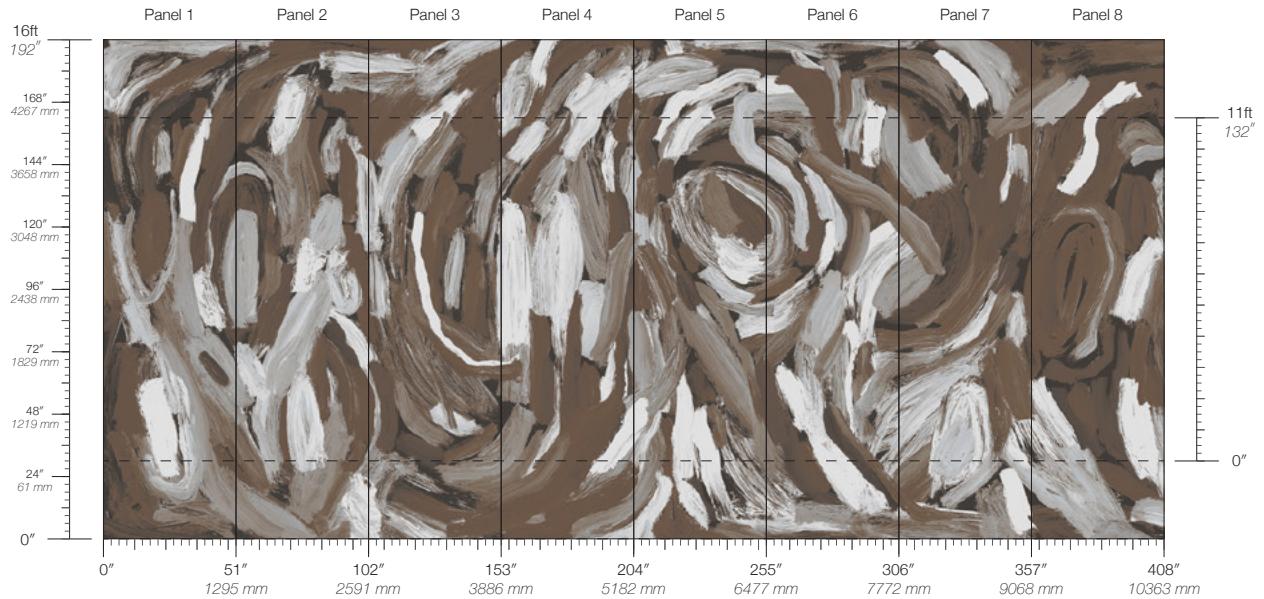

Ensemble Resonance

Suitable for residential and commercial projects

COLOR

Resonance

ITEM

7146

CONTENT

Type II PVC-Free

PANEL WIDTH

51" / 1295 mm trimmed

PANEL HEIGHT

132" / 3353 mm standard
192" / 4877 mm extended

REPEAT

Non-repeating

STOCK

Made to order

LEAD TIME

4 weeks to print

MINIMUM

1 panel

PRICE

Available upon request

ORIGIN

USA

DETAILS

Custom options available

MAINTENANCE

Water-based cleanser

ENVIRONMENTAL

Recycled Content
Phthalate Free
Low VOC
HPD Available

SPECS

Polyester/Natural Fiber face
Fabric backing
14 oz per linear yard
435.2 g per linear meter
Woven surface texture

TESTING

(US) ASTM E84 Adhered Class A
(CN) CAN/ULC-S102.2 Class A
CCC-W-408D Type II
W-101 Type II Class A
ASTM E96 Procedure B - 66 Perms

CONTACT

sales@calicowallpaper.com
+1 718 243 1705
57 Lispenard Street
New York, NY 10013 USA

DISCLAIMER

Refer to our website to see the full mural artwork. Reference the physical sample for color and texture. Panel maps represent mural artwork only.