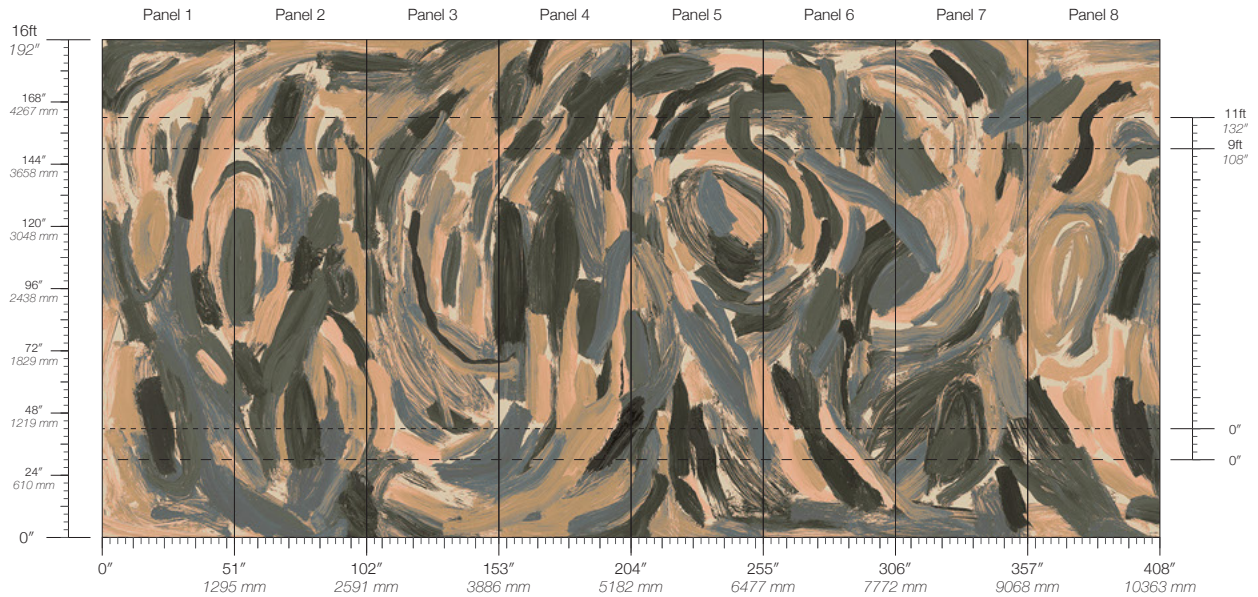

Ensemble Delight

Suitable for residential and commercial projects

COLOR
Delight

Non-repeating

Custom options available

Woven Surface Texture

ITEM
7142

STOCK

Made to order

MAINTENANCE

Water-based cleanser

TESTING

ASTM E84 Adhered Class A
CAN/ULC-S102
CDPH CA Section 01350

CONTENT

Type II PVC-Free

LEAD TIME

4 weeks to print

ENVIRONMENTAL

EPD & HPD Available
Declare Label
Red List Free
Low VOC
Contributes to LEED v4
31% Recycled Content

DISCLAIMER

Refer to our website to see the full mural artwork. Reference the physical sample for color and texture. Panel maps represent mural artwork only.

PANEL WIDTH

51" / 1295 mm trimmed

MINIMUM

1 panel

PANEL HEIGHT

108" / 2743 mm base
132" / 3353 mm standard
192" / 4877 mm extended

PRICE

Available upon request

ORIGIN

USA

SPECS

Polyester/Natural Fiber Face
Fabric Backing
9.3 oz/yd²
315.3 g/m²

REPEAT

DETAILS