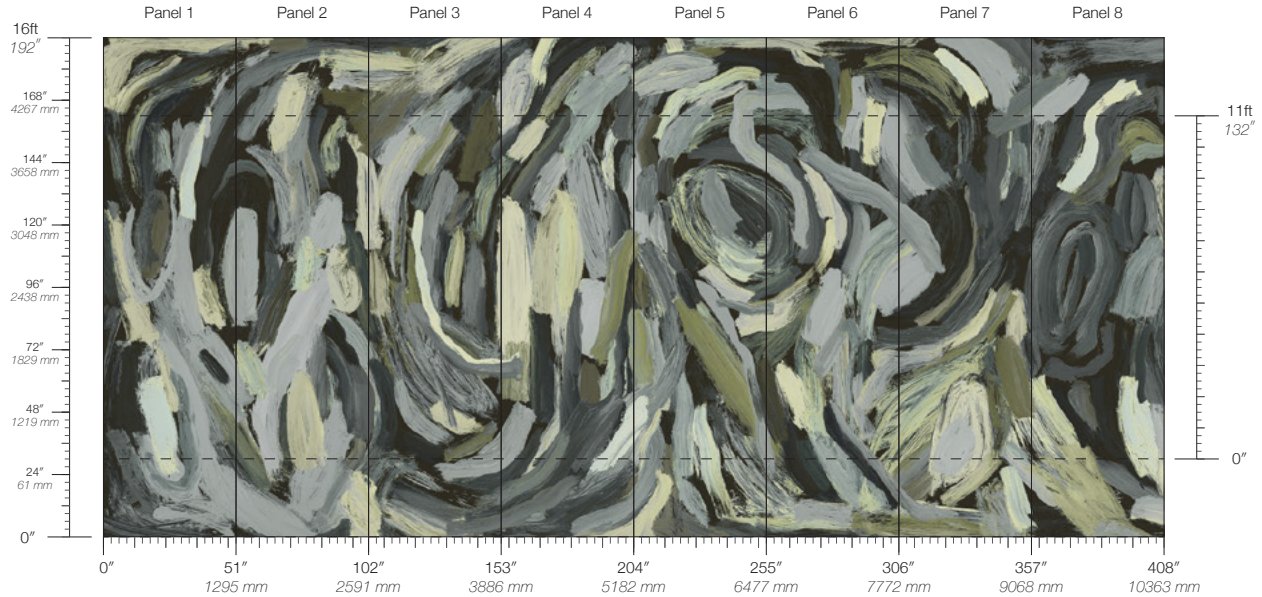

Ensemble Bliss

Suitable for residential and commercial projects

COLOR

Bliss

ITEM

7141

CONTENT

Type II PVC-Free

PANEL WIDTH

51" / 1295 mm trimmed

PANEL HEIGHT

132" / 3353 mm standard
192" / 4877 mm extended

REPEAT

Non-repeating

STOCK

Made to order

LEAD TIME

4 weeks to print

MINIMUM

1 panel

PRICE

Available upon request

ORIGIN

USA

DETAILS

Custom options available

MAINTENANCE

Water-based cleanser

ENVIRONMENTAL

Recycled Content
Phthalate Free
Low VOC
HPD Available

SPECS

Polyester/Natural Fiber face
Fabric backing
14 oz per linear yard
435.2 g per linear meter
Woven surface texture

TESTING

(US) ASTM E84 Adhered Class A
(CN) CAN/ULC-S102.2 Class A
CCC-W-408D Type II
W-101 Type II Class A
ASTM E96 Procedure B - 66 Perms

CONTACT

sales@calicowallpaper.com
+1 718 243 1705
57 Lispenard Street
New York, NY 10013 USA

DISCLAIMER

Refer to our website to see the full mural artwork. Reference the physical sample for color and texture. Panel maps represent mural artwork only.