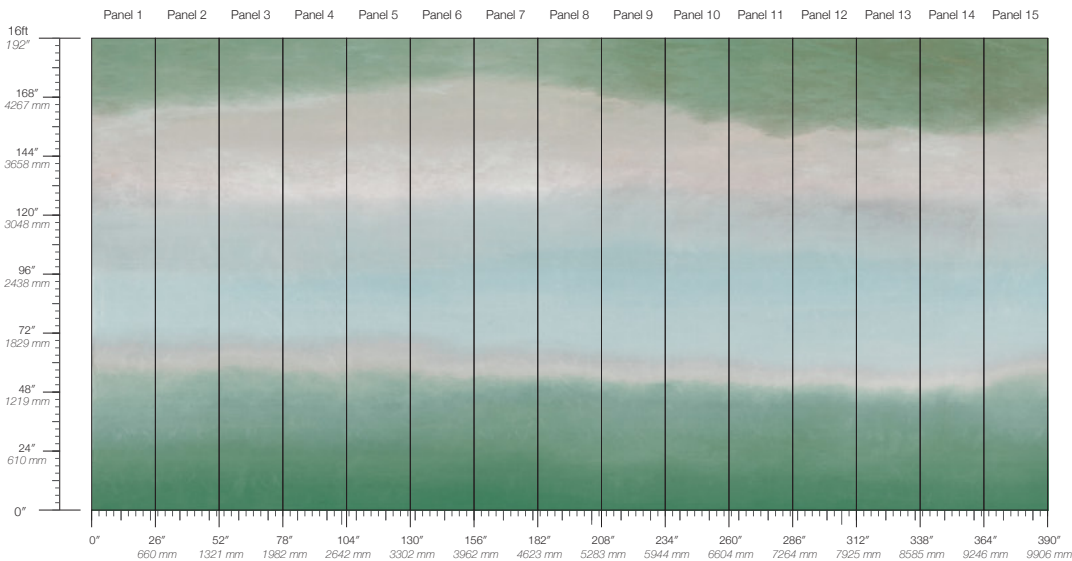

289 g/m²

Smooth Surface Texture

TESTING

ASTM E84 Adhered Class A

Enchantment Neem

Suitable for residential and some commercial projects

DISCLAIMER

Refer to our website to see the full mural artwork. Reference the physical sample for color and texture. Panel maps represent mural artwork only.