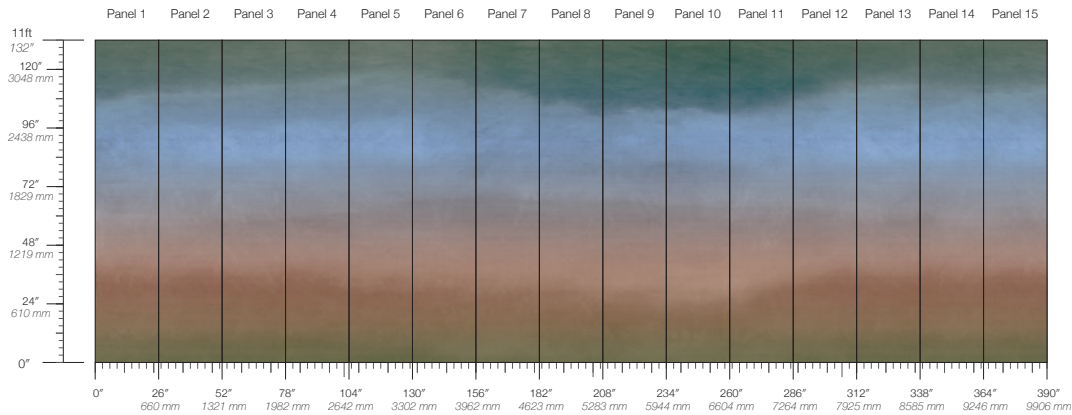

289 g/m²

Smooth Surface Texture

TESTING

ASTM E84 Adhered Class A

Enchantment Bark

Suitable for residential and some commercial projects

DISCLAIMER

Refer to our website to see the full mural artwork. Reference the physical sample for color and texture. Panel maps represent mural artwork only.