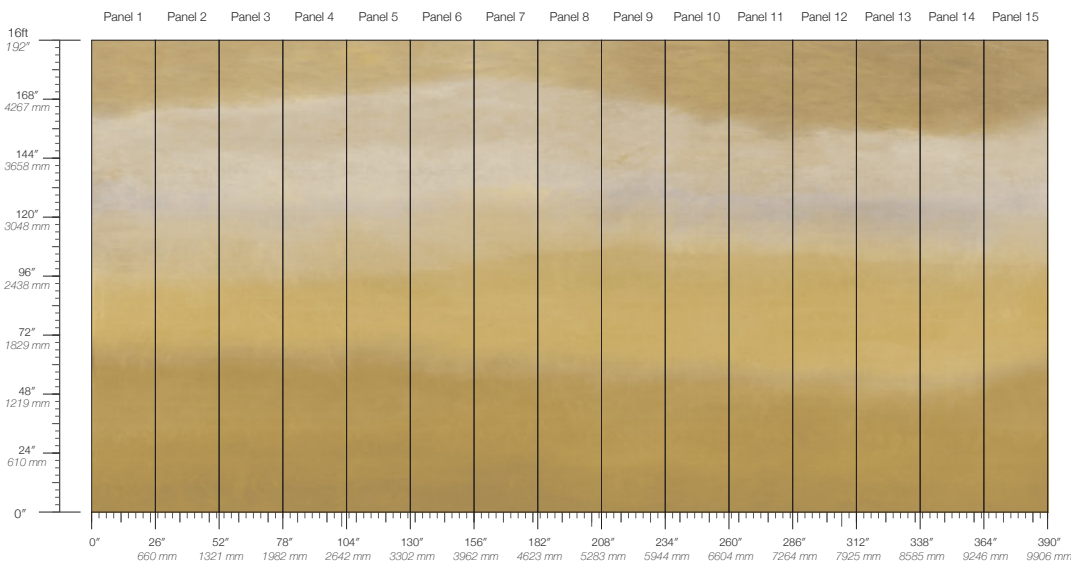

289 g/m²

Smooth Surface Texture

TESTING

ASTM E84 Adhered Class A

Enchantment Goldenrod

Suitable for residential and some commercial projects

DISCLAIMER
Refer to our website to see the full mural artwork. Reference the physical sample for color and texture. Panel maps represent mural artwork only.