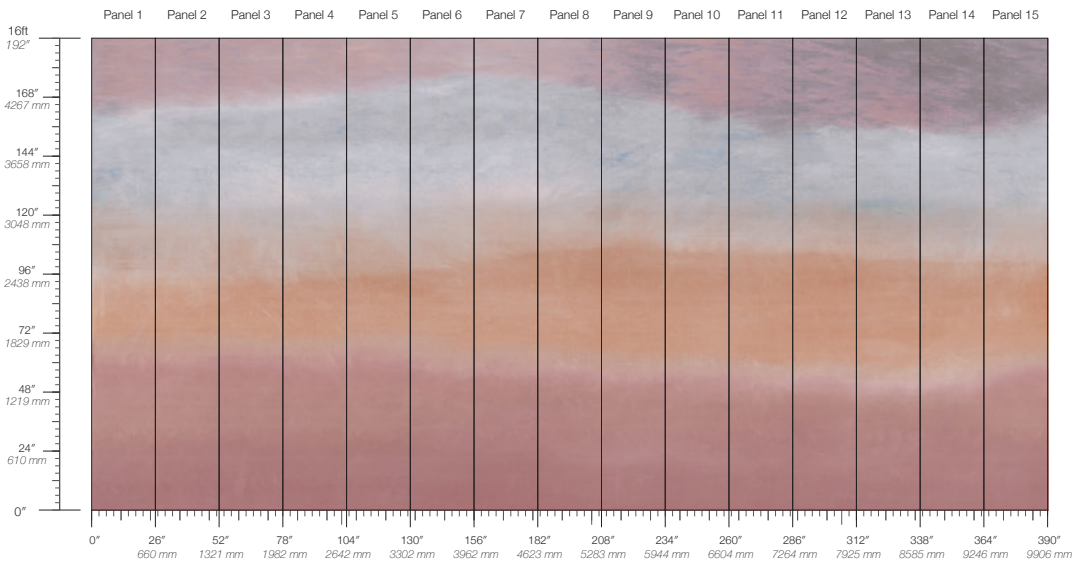

LOGWOOD

NEEM

RAINBOW

Enchantment Allium

Suitable for residential and some commercial projects

DISCLAIMER

Refer to our website to see the full mural artwork. Reference the physical sample for color and texture. Panel maps represent mural artwork only.