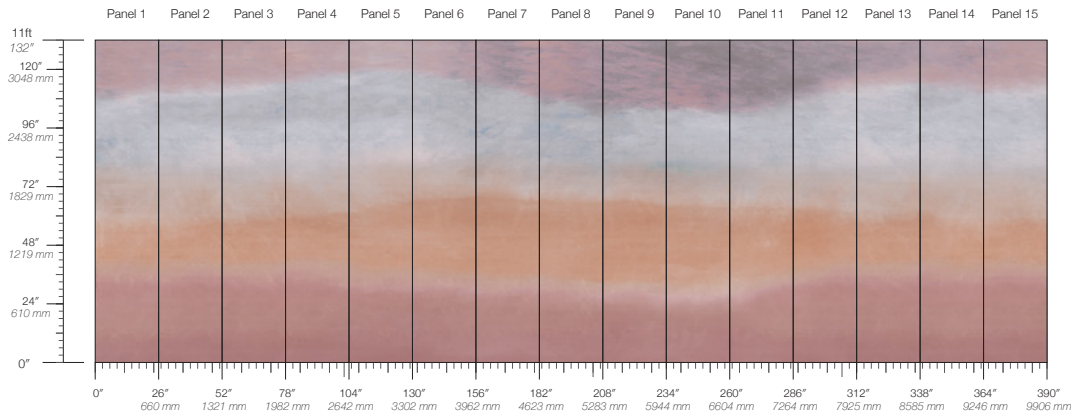

Enchantment Allium

Suitable for residential and some commercial projects

DISCLAIMER

Refer to our website to see the full mural artwork. Reference the physical sample for color and texture. Panel maps represent mural artwork only.

COLOR

Allium

ITEM

6901

CONTENT

Clay-Coated Paper

PANEL WIDTH

26" / 660 mm trimmed

PANEL HEIGHT

108" / 2743 mm base

132" / 3353 mm standard

192" / 4877 mm extended

REPEAT

Non-repeating

STOCK

Made to order

LEAD TIME

4 weeks to print

MINIMUM

1 panel

PRICE

Available upon request

ORIGIN

USA

DETAILS

Custom options available

MAINTENANCE

Water-based cleanser

ENVIRONMENTAL

FSC Certified Content

SPECS

100% Cellulose Fiber
8.5 oz/yd²

289 g/m²

Smooth Surface Texture

TESTING

ASTM E84 Adhered Class A