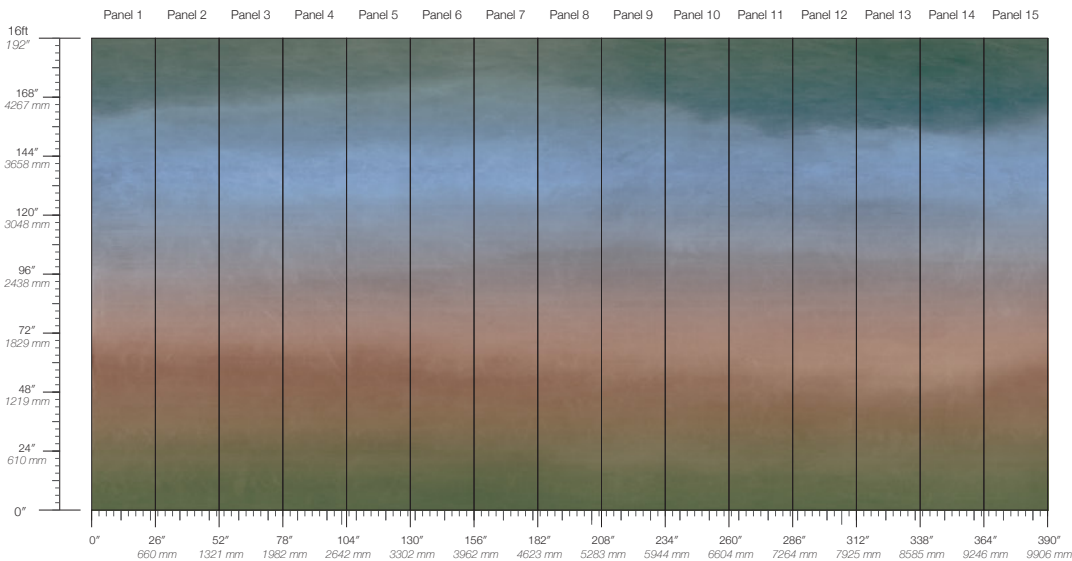

289 g/m²

Smooth Surface Texture

TESTING

ASTM E84 Adhered Class A

Enchantment Bark

Suitable for residential and some commercial projects

DISCLAIMER

Refer to our website to see the full mural artwork. Reference the physical sample for color and texture. Panel maps represent mural artwork only.