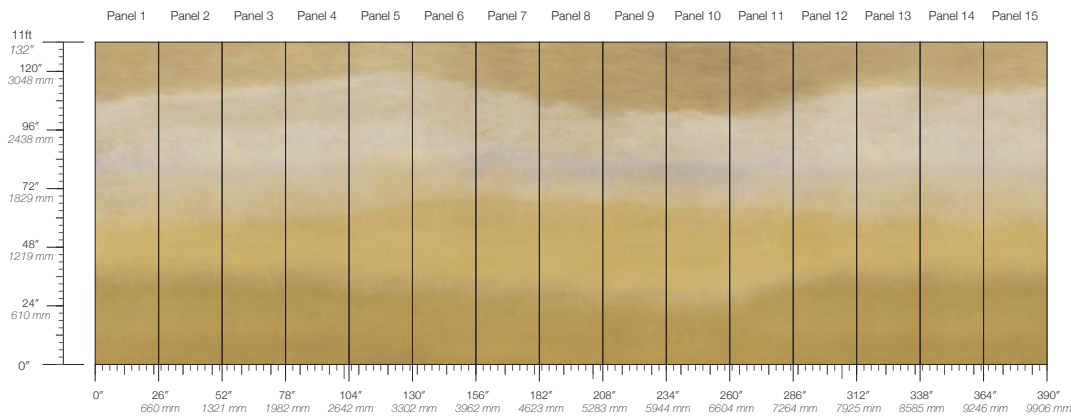

289 g/m²

Smooth Surface Texture

TESTING

ASTM E84 Adhered Class A

Enchantment Goldenrod

Suitable for residential and some commercial projects

DISCLAIMER
Refer to our website to see the full mural artwork. Reference the physical sample for color and texture. Panel maps represent mural artwork only.