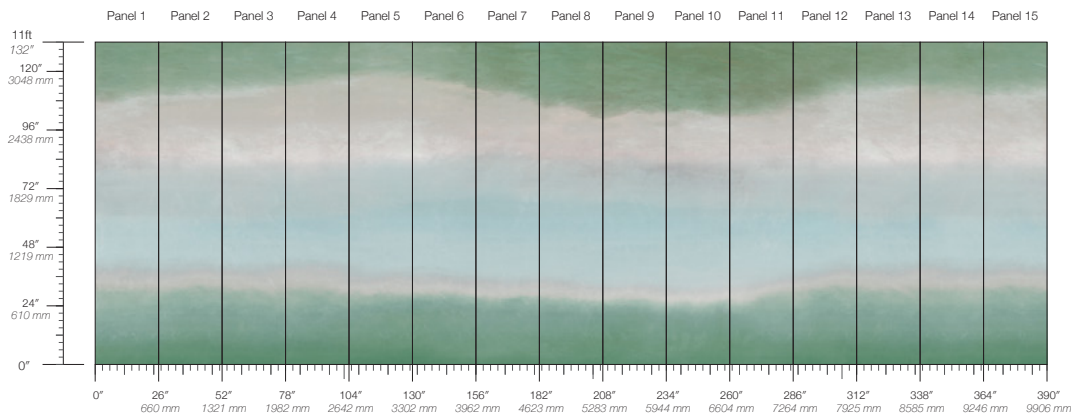

289 g/m²

Smooth Surface Texture

TESTING

ASTM E84 Adhered Class A

Enchantment Neem

Suitable for residential and some commercial projects

DISCLAIMER

Refer to our website to see the full mural artwork. Reference the physical sample for color and texture. Panel maps represent mural artwork only.