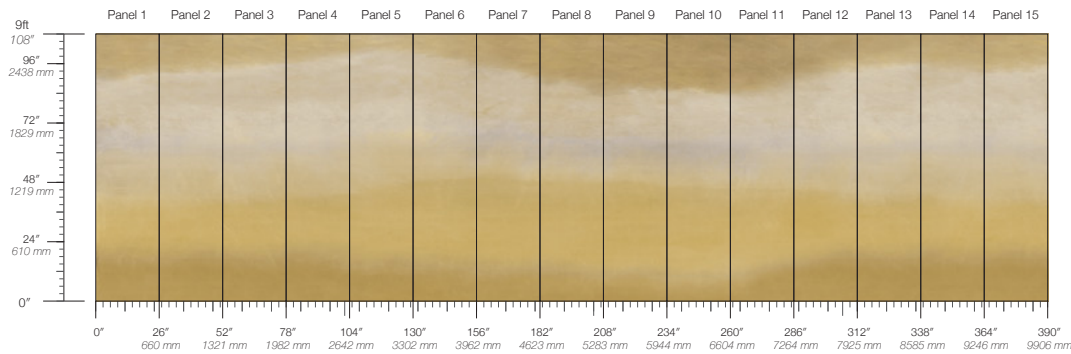

289 g/m²

Smooth Surface Texture

TESTING

ASTM E84 Adhered Class A

Enchantment Goldenrod

Suitable for residential and some commercial projects

DISCLAIMER
Refer to our website to see the full mural artwork. Reference the physical sample for color and texture. Panel maps represent mural artwork only.