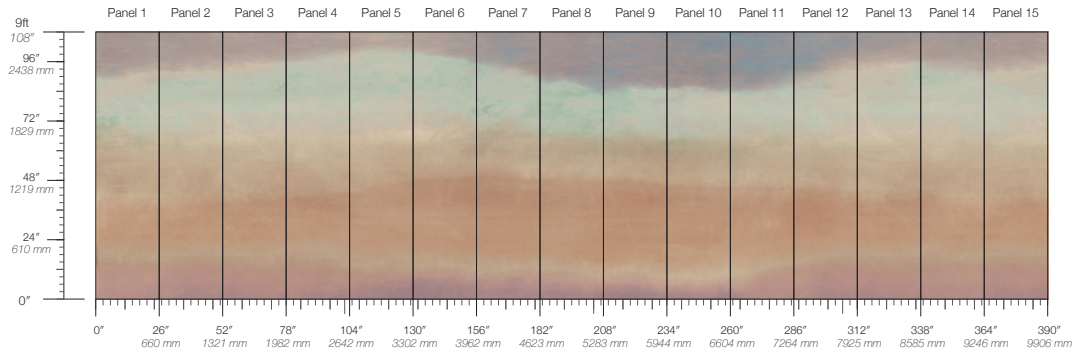

Enchantment Hawthorne

Suitable for residential and some commercial projects

DISCLAIMER

Refer to our website to see the full mural artwork. Reference the physical sample for color and texture. Panel maps represent mural artwork only.

COLOR

Hawthorne

ITEM

6904

CONTENT

Clay-Coated Paper

PANEL WIDTH

26" / 660 mm trimmed

PANEL HEIGHT

108" / 2743 mm base

132" / 3353 mm standard

192" / 4877 mm extended

REPEAT

Non-repeating

STOCK

Made to order

LEAD TIME

4 weeks to print

MINIMUM

1 panel

PRICE

Available upon request

ORIGIN

USA

DETAILS

Custom options available

MAINTENANCE

Water-based cleanser

ENVIRONMENTAL

FSC Certified Content

SPECS

100% Cellulose Fiber
8.5 oz/yd²

289 g/m²

Smooth Surface Texture

TESTING

ASTM E84 Adhered Class A