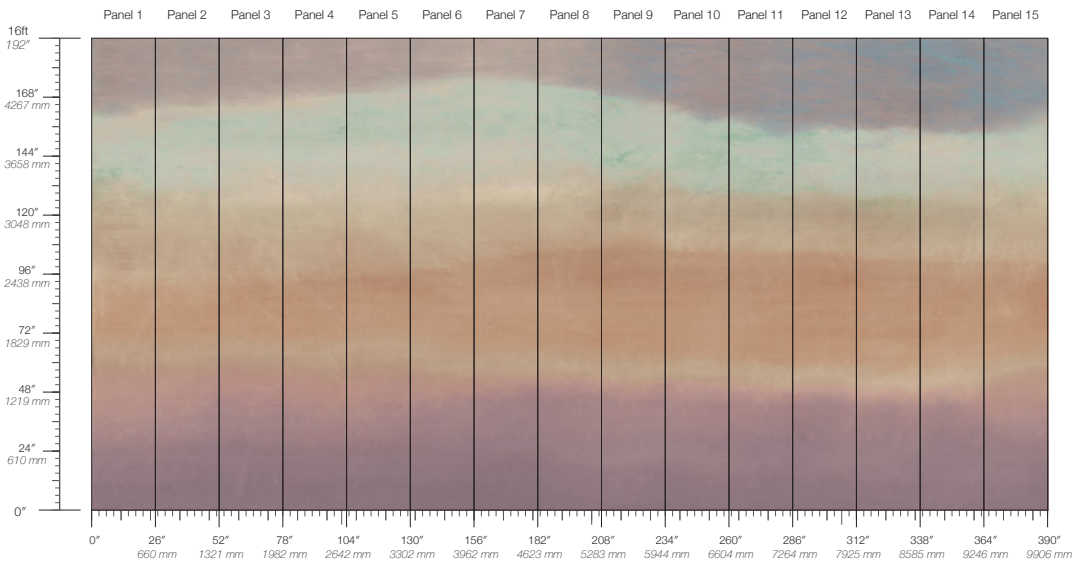

Enchantment Hawthorne

Suitable for residential and some commercial projects

DISCLAIMER

Refer to our website to see the full mural artwork. Reference the physical sample for color and texture. Panel maps represent mural artwork only.

COLOR

Hawthorne

ITEM

6904

CONTENT

Clay-Coated Paper

PANEL WIDTH

26" / 660 mm trimmed

PANEL HEIGHT

108" / 2743 mm base

132" / 3353 mm standard

192" / 4877 mm extended

REPEAT

Non-repeating

STOCK

Made to order

LEAD TIME

4 weeks to print

MINIMUM

1 panel

PRICE

Available upon request

ORIGIN

USA

DETAILS

Custom options available

MAINTENANCE

Water-based cleanser

ENVIRONMENTAL

FSC Certified Content

SPECS

100% Cellulose Fiber
8.5 oz/yd²

289 g/m²

Smooth Surface Texture

TESTING

ASTM E84 Adhered Class A