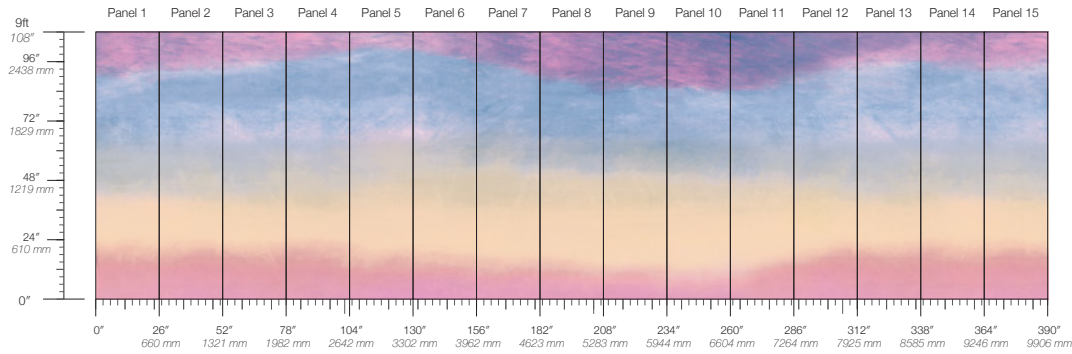

289 g/m²

Smooth Surface Texture

TESTING

ASTM E84 Adhered Class A

Enchantment Rainbow

Suitable for residential and some commercial projects

DISCLAIMER

Refer to our website to see the full mural artwork. Reference the physical sample for color and texture. Panel maps represent mural artwork only.