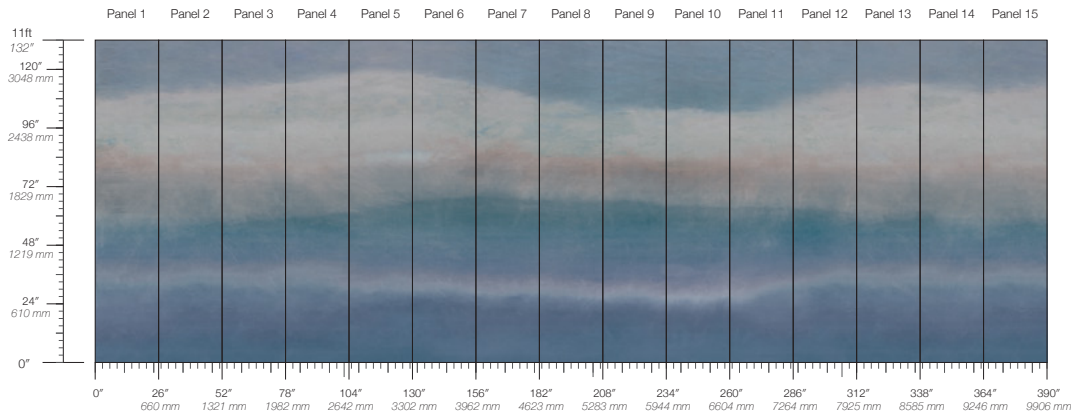

289 g/m²

Smooth Surface Texture

TESTING

ASTM E84 Adhered Class A

Enchantment Logwood

Suitable for residential and some commercial projects

DISCLAIMER

Refer to our website to see the full mural artwork. Reference the physical sample for color and texture. Panel maps represent mural artwork only.