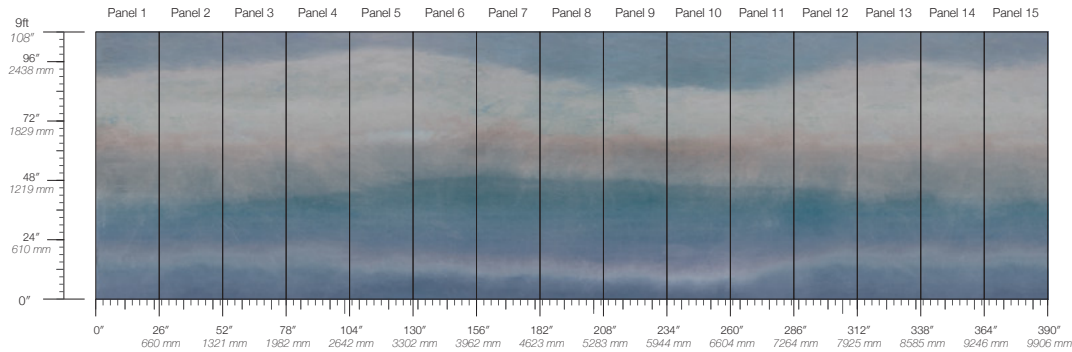

289 g/m²

Smooth Surface Texture

TESTING

ASTM E84 Adhered Class A

Enchantment Logwood

Suitable for residential and some commercial projects

DISCLAIMER

Refer to our website to see the full mural artwork. Reference the physical sample for color and texture. Panel maps represent mural artwork only.