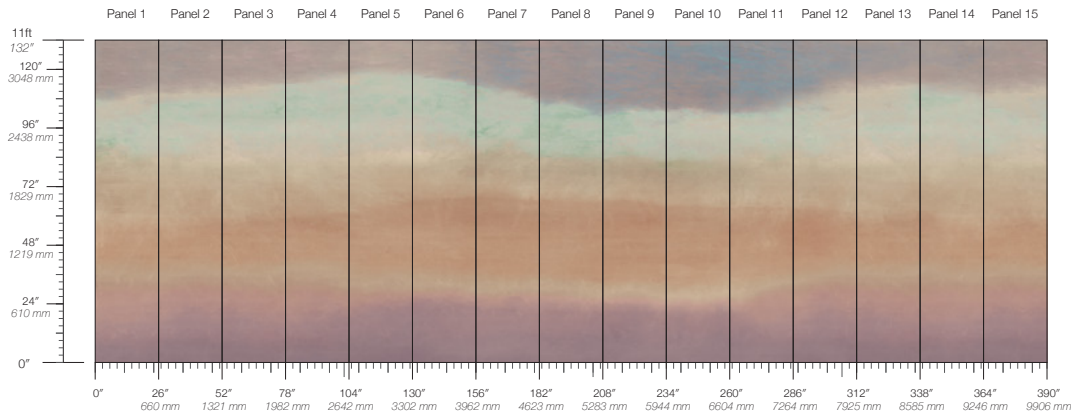

Enchantment Hawthorne

Suitable for residential and some commercial projects

DISCLAIMER

Refer to our website to see the full mural artwork. Reference the physical sample for color and texture. Panel maps represent mural artwork only.

COLOR

Hawthorne

ITEM

6904

CONTENT

Clay-Coated Paper

PANEL WIDTH

26" / 660 mm trimmed

PANEL HEIGHT

108" / 2743 mm base

132" / 3353 mm standard

192" / 4877 mm extended

REPEAT

Non-repeating

STOCK

Made to order

LEAD TIME

4 weeks to print

MINIMUM

1 panel

PRICE

Available upon request

ORIGIN

USA

DETAILS

Custom options available

MAINTENANCE

Water-based cleanser

ENVIRONMENTAL

FSC Certified Content

SPECS

100% Cellulose Fiber
8.5 oz/yd²

289 g/m²

Smooth Surface Texture

TESTING

ASTM E84 Adhered Class A