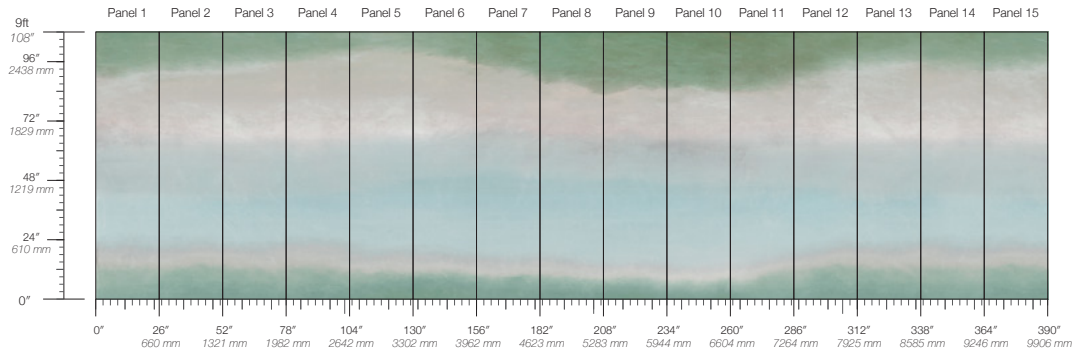

289 g/m²

Smooth Surface Texture

TESTING

ASTM E84 Adhered Class A

Enchantment Neem

Suitable for residential and some commercial projects

DISCLAIMER

Refer to our website to see the full mural artwork. Reference the physical sample for color and texture. Panel maps represent mural artwork only.