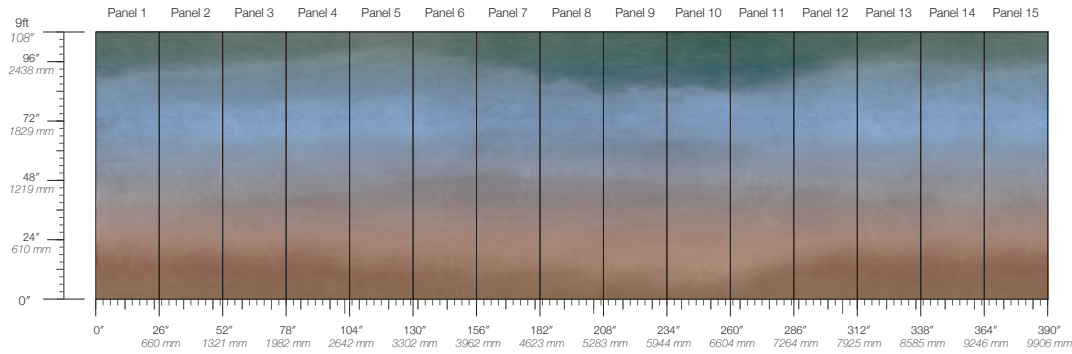

289 g/m²

Smooth Surface Texture

TESTING

ASTM E84 Adhered Class A

Enchantment Bark

Suitable for residential and some commercial projects

DISCLAIMER

Refer to our website to see the full mural artwork. Reference the physical sample for color and texture. Panel maps represent mural artwork only.