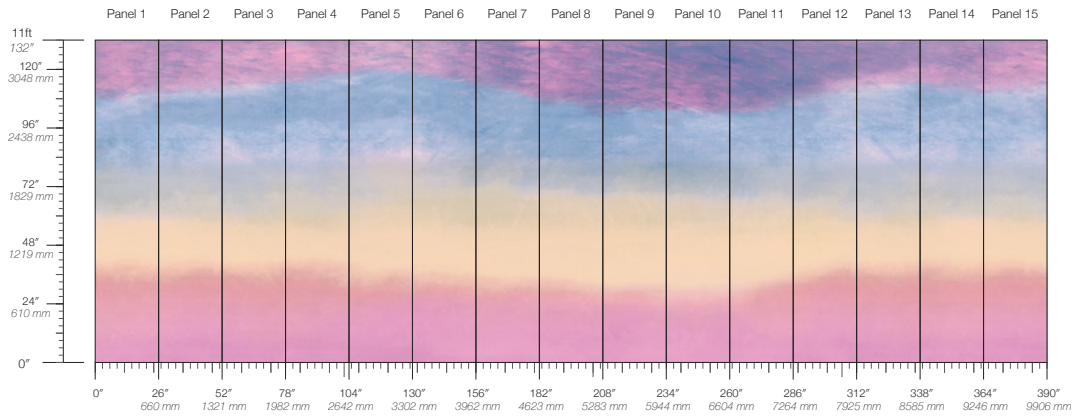

289 g/m²

Smooth Surface Texture

TESTING

ASTM E84 Adhered Class A

Enchantment Rainbow

Suitable for residential and some commercial projects

DISCLAIMER

Refer to our website to see the full mural artwork. Reference the physical sample for color and texture. Panel maps represent mural artwork only.