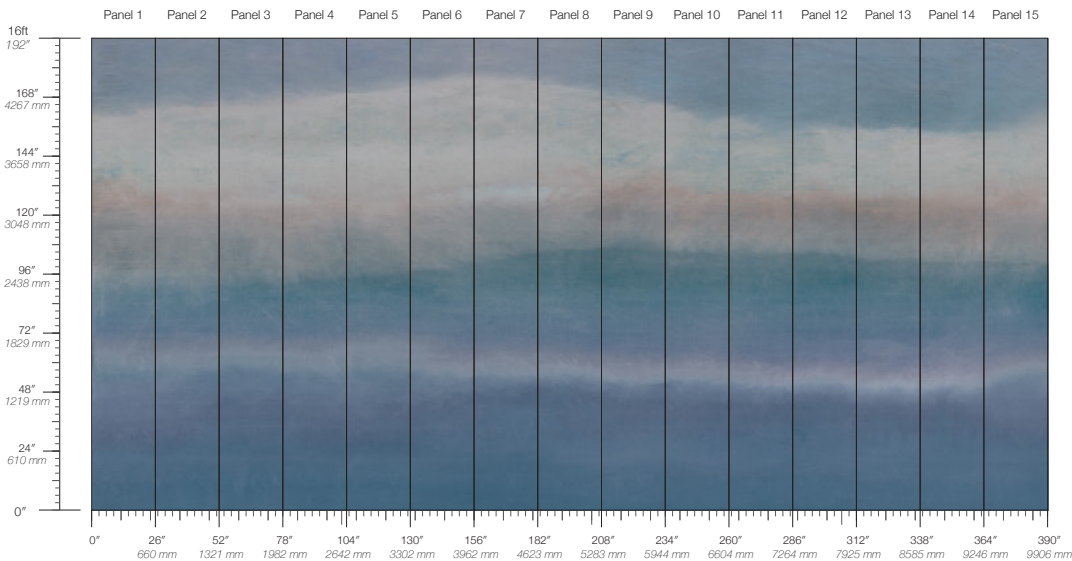

289 g/m²

Smooth Surface Texture

TESTING

ASTM E84 Adhered Class A

Enchantment Logwood

Suitable for residential and some commercial projects

DISCLAIMER

Refer to our website to see the full mural artwork. Reference the physical sample for color and texture. Panel maps represent mural artwork only.