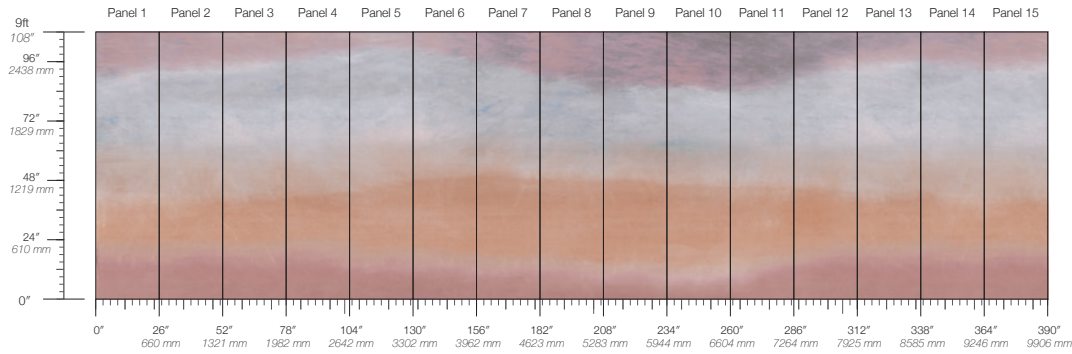

Enchantment Allium

Suitable for residential and some commercial projects

DISCLAIMER

Refer to our website to see the full mural artwork. Reference the physical sample for color and texture. Panel maps represent mural artwork only.

COLOR

Allium

ITEM

6901

CONTENT

Clay-Coated Paper

PANEL WIDTH

26" / 660 mm trimmed

PANEL HEIGHT

108" / 2743 mm base

132" / 3353 mm standard

192" / 4877 mm extended

REPEAT

Non-repeating

STOCK

Made to order

LEAD TIME

4 weeks to print

MINIMUM

1 panel

PRICE

Available upon request

ORIGIN

USA

DETAILS

Custom options available

MAINTENANCE

Water-based cleanser

ENVIRONMENTAL

FSC Certified Content

SPECS

100% Cellulose Fiber
8.5 oz/yd²

289 g/m²

Smooth Surface Texture

TESTING

ASTM E84 Adhered Class A