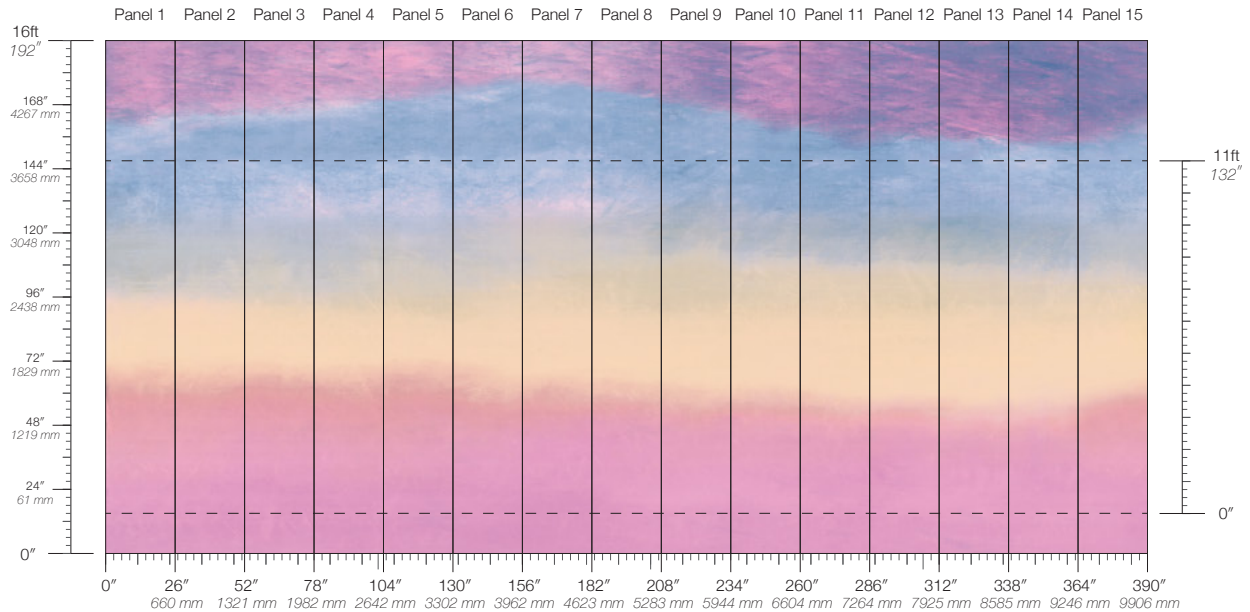

Enchantment Rainbow

Suitable for residential and some commercial projects

COLOR
Rainbow

STOCK
Made to order

MAINTENANCE
Water-based cleanser

CONTACT
sales@calicowallpaper.com
+1 718 243 1705
57 Lispenard Street
New York, NY 10013 USA

ITEM
6907

LEAD TIME
4 weeks to print

ENVIRONMENTAL
FSC Certified Content

CONTENT
Clay-Coated Paper

MINIMUM
1 panel

SPECS
100% Cellulose face
Non-woven backing
7.1 oz per linear yard
117 g per linear meter
Smooth surface texture

DISCLAIMER
Refer to our website to see the full mural artwork. Reference the physical sample for color and texture. Panel maps represent mural artwork only.

PANEL WIDTH
26" / 661 mm trimmed

PRICE
Available upon request

PANEL HEIGHT
132" / 3353 mm standard
192" / 4877 mm extended

ORIGIN
USA

TESTING
(US) ASTM E84 Adhered Class A

REPEAT
Non-repeating

DETAILS
Custom options available