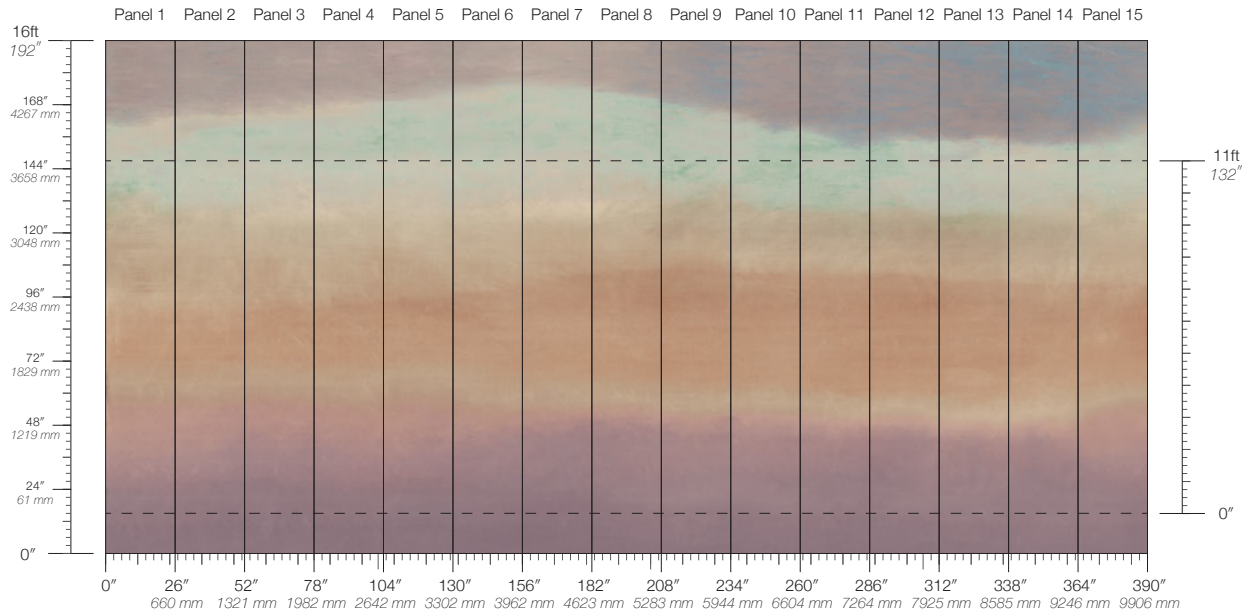

Enchantment Hawthorne

Suitable for residential and some commercial projects

COLOR

Hawthorne

STOCK

Made to order

MAINTENANCE

Water-based cleanser

CONTACT

sales@calicowallpaper.com
+1 718 243 1705
57 Lispenard Street
New York, NY 10013 USA

ITEM

6904

LEAD TIME

4 weeks to print

ENVIRONMENTAL

FSC Certified Content

CONTENT

Clay-Coated Paper

MINIMUM

1 panel

SPECS

100% Cellulose face
Non-woven backing
7.1 oz per linear yard
117 g per linear meter
Smooth surface texture

DISCLAIMER

Refer to our website to see the full mural artwork. Reference the physical sample for color and texture. Panel maps represent mural artwork only.

PANEL WIDTH

26" / 661 mm trimmed

PRICE

Available upon request

PANEL HEIGHT

132" / 3353 mm standard
192" / 4877 mm extended

ORIGIN

USA

TESTING

(US) ASTM E84 Adhered Class A

REPEAT

Non-repeating

DETAILS

Custom options available