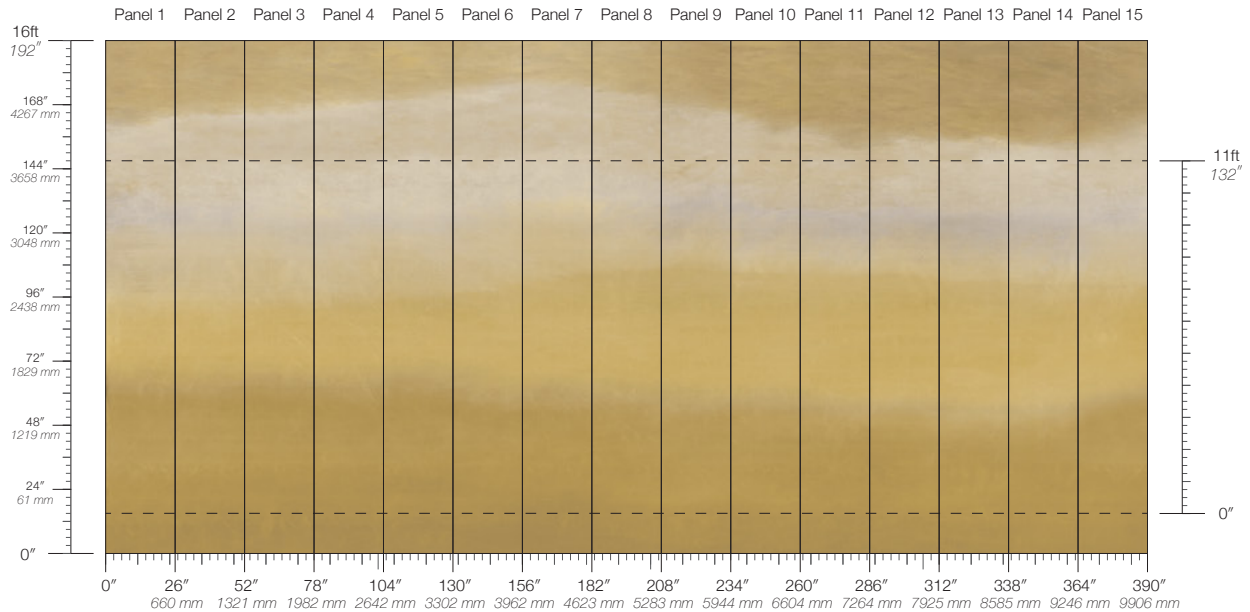

Enchantment Goldenrod

Suitable for residential and some commercial projects

COLOR
Goldenrod

STOCK
Made to order

MAINTENANCE
Water-based cleanser

CONTACT
sales@calicowallpaper.com
+1 718 243 1705
57 Lispenard Street
New York, NY 10013 USA

ITEM
6903

LEAD TIME
4 weeks to print

ENVIRONMENTAL
FSC Certified Content

CONTENT
Clay-Coated Paper

MINIMUM
1 panel

SPECS
100% Cellulose face
Non-woven backing
7.1 oz per linear yard
117 g per linear meter
Smooth surface texture

DISCLAIMER
Refer to our website to see the full mural artwork. Reference the physical sample for color and texture. Panel maps represent mural artwork only.

PANEL WIDTH
26" / 661 mm trimmed

PRICE
Available upon request

PANEL HEIGHT
132" / 3353 mm standard
192" / 4877 mm extended

ORIGIN
USA

TESTING
(US) ASTM E84 Adhered Class A

REPEAT
Non-repeating

DETAILS
Custom options available