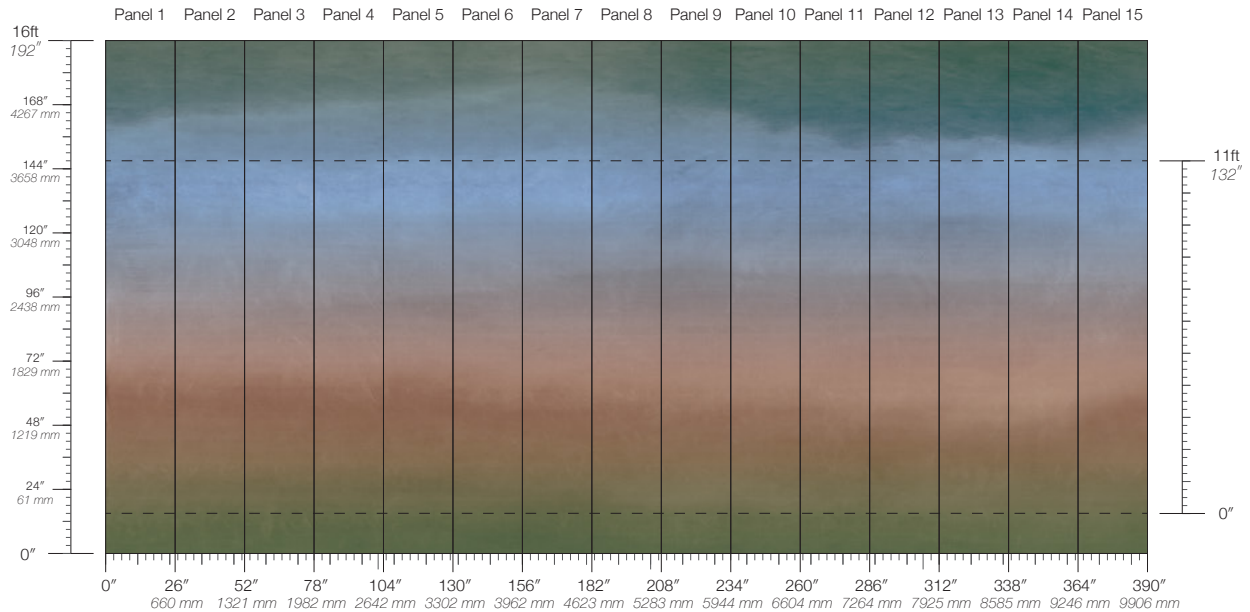

Enchantment Bark

Suitable for residential and some commercial projects

COLOR
Bark

STOCK
Made to order

MAINTENANCE
Water-based cleanser

CONTACT
sales@calicowallpaper.com
+1 718 243 1705
57 Lispenard Street
New York, NY 10013 USA

ITEM
6902

LEAD TIME
4 weeks to print

ENVIRONMENTAL
FSC Certified Content

CONTENT
Clay-Coated Paper

MINIMUM
1 panel

SPECS
100% Cellulose face
Non-woven backing
7.1 oz per linear yard
117 g per linear meter
Smooth surface texture

DISCLAIMER
Refer to our website to see the full mural artwork. Reference the physical sample for color and texture. Panel maps represent mural artwork only.

PANEL WIDTH
26" / 661 mm trimmed

PRICE
Available upon request

PANEL HEIGHT
132" / 3353 mm standard
192" / 4877 mm extended

ORIGIN
USA

TESTING
(US) ASTM E84 Adhered Class A

REPEAT
Non-repeating

DETAILS
Custom options available