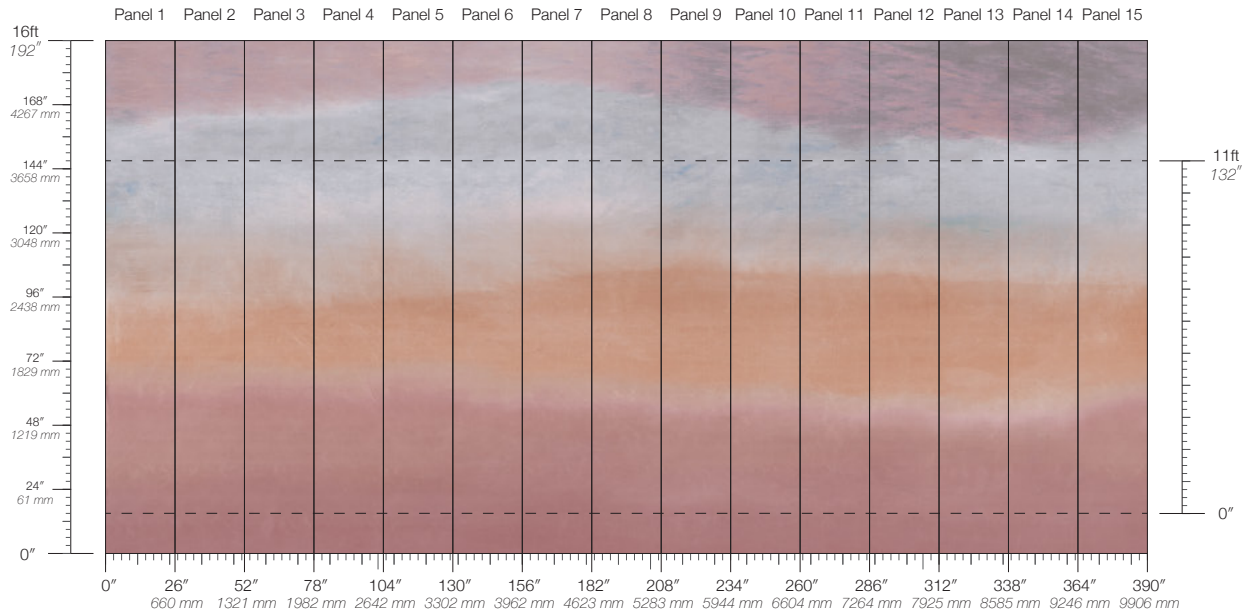

Enchantment Allium

Suitable for residential and some commercial projects

COLOR
Allium

STOCK
Made to order

MAINTENANCE
Water-based cleanser

CONTACT
sales@calicowallpaper.com
+1 718 243 1705
57 Lispenard Street
New York, NY 10013 USA

ITEM
6901

LEAD TIME
4 weeks to print

ENVIRONMENTAL
FSC Certified Content

CONTENT
Clay-Coated Paper

MINIMUM
1 panel

SPECS
100% Cellulose face
Non-woven backing
7.1 oz per linear yard
117 g per linear meter
Smooth surface texture

DISCLAIMER
Refer to our website to see the full mural artwork. Reference the physical sample for color and texture. Panel maps represent mural artwork only.

PANEL WIDTH
26" / 661 mm trimmed

PRICE
Available upon request

PANEL HEIGHT
132" / 3353 mm standard
192" / 4877 mm extended

ORIGIN
USA

TESTING
(US) ASTM E84 Adhered Class A

REPEAT
Non-repeating

DETAILS
Custom options available