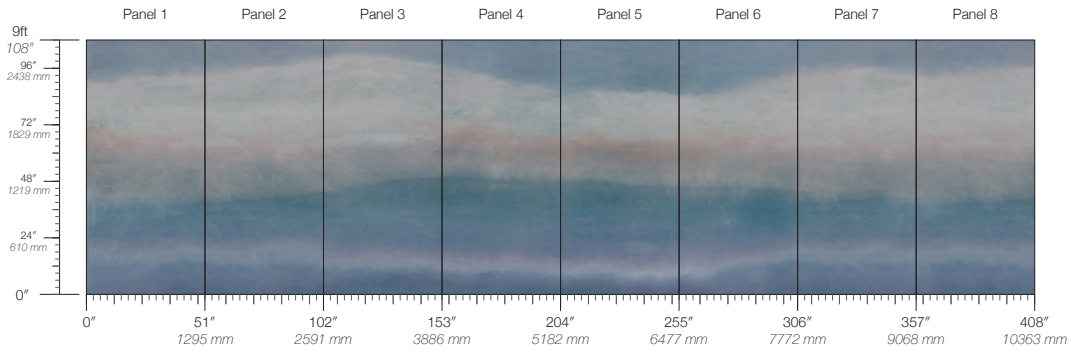

Enchantment Logwood

Suitable for residential and commercial projects

DISCLAIMER

Refer to our website to see the full mural artwork. Reference the physical sample for color and texture. Panel maps represent mural artwork only.

COLOR

Logwood

PANEL HEIGHT

108" / 2743 mm base
132" / 3353 mm standard
192" / 4877 mm extended

LEAD TIME

4 weeks to print

DETAILS

Custom options available

ITEM

6945

MINIMUM

1 panel

MAINTENANCE

Water-based cleanser

SPECS

Polyester/Natural Fiber Face
Fabric Backing
9.3 oz/yd²
315.3 g/m²
Smooth Surface Texture

CONTENT

Type II PVC-Free

REPEAT

Non-repeating

PRICE

Available upon request

ENVIRONMENTAL

EPD & HPD Available
Declare Label
Red List Free
Low VOC
Contributes to LEED v4
31% Recycled Content

PANEL WIDTH

51" / 1295 mm trimmed

STOCK

Made to order

ORIGIN

USA

TESTING

ASTM E84 Adhered Class A
CAN/ULC-S102
CDPH CA Section 01350