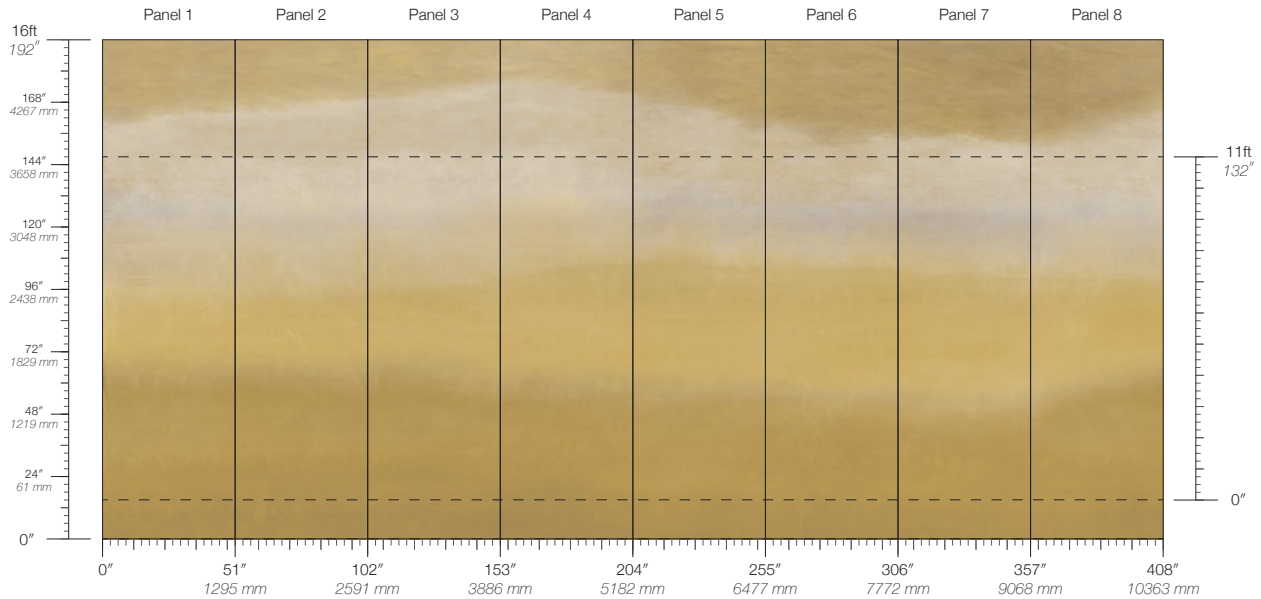

Enchantment Goldenrod

Suitable for residential and commercial projects

COLOR

Goldenrod

ITEM

6943

CONTENT

Type II PVC-Free

PANEL WIDTH

51" / 1295 mm trimmed

PANEL HEIGHT

132" / 3353 mm standard
192" / 4877 mm extended

REPEAT

Non-repeating

STOCK

Made to order

LEAD TIME

4 weeks to print

MINIMUM

1 panel

PRICE

Available upon request

ORIGIN

USA

DETAILS

Custom options available

MAINTENANCE

Water-based cleanser

ENVIRONMENTAL

Recycled Content
Phthalate Free
Low VOC
HPD Available

SPECS

Polyester/Natural Fiber face
Fabric backing
14 oz per linear yard
435.2 g per linear meter
Smooth surface texture

TESTING

(US) ASTM E84 Adhered Class A
(CN) CAN/ULC-S102.2 Class A
CCC-W-408D Type II
W-101 Type II Class A
ASTM E96 Procedure B - 66 Perms

CONTACT

sales@calicowallpaper.com
+1 718 243 1705
57 Lispenard Street
New York, NY 10013 USA

DISCLAIMER

Refer to our website to see the full mural artwork. Reference the physical sample for color and texture. Panel maps represent mural artwork only.