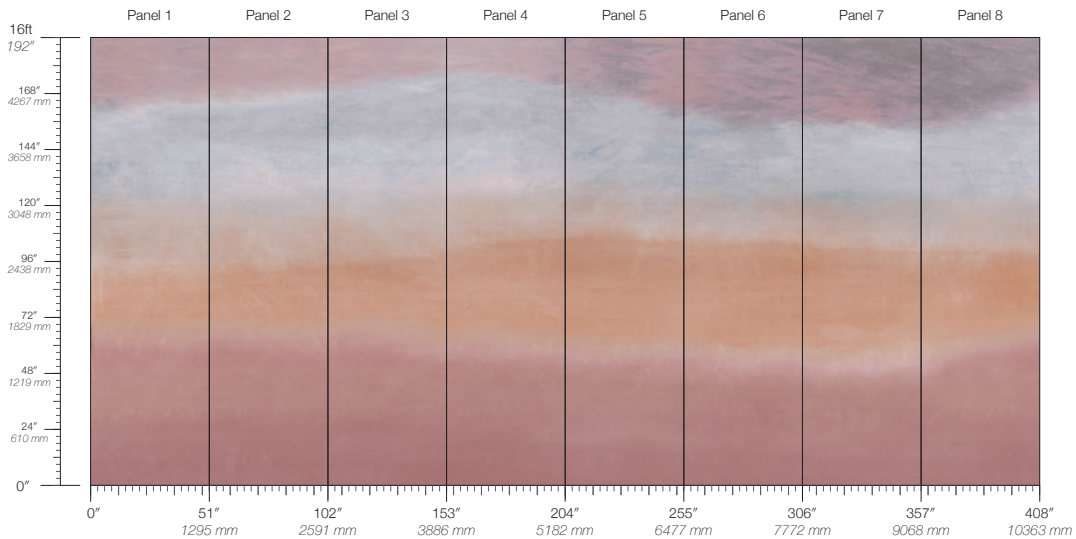

Enchantment Allium

Suitable for residential and commercial projects

DISCLAIMER

Refer to our website to see the full mural artwork. Reference the physical sample for color and texture. Panel maps represent mural artwork only.

COLOR

Allium

PANEL HEIGHT

108" / 2743 mm base
132" / 3353 mm standard
192" / 4877 mm extended

LEAD TIME

4 weeks to print

DETAILS

Custom options available

SPECS

Polyester/Natural Fiber Face
Fabric Backing
9.3 oz/yd²
315.3 g/m²
Smooth Surface Texture

ITEM

6941

MINIMUM

1 panel

MAINTENANCE

Water-based cleanser

REPEAT

Non-repeating

PRICE

Available upon request

ENVIRONMENTAL

EPD & HPD Available
Declare Label
Red List Free
Low VOC
Contributes to LEED v4
31% Recycled Content

CONTENT

Type II PVC-Free

STOCK

Made to order

ORIGIN

USA

PANEL WIDTH

51" / 1295 mm trimmed