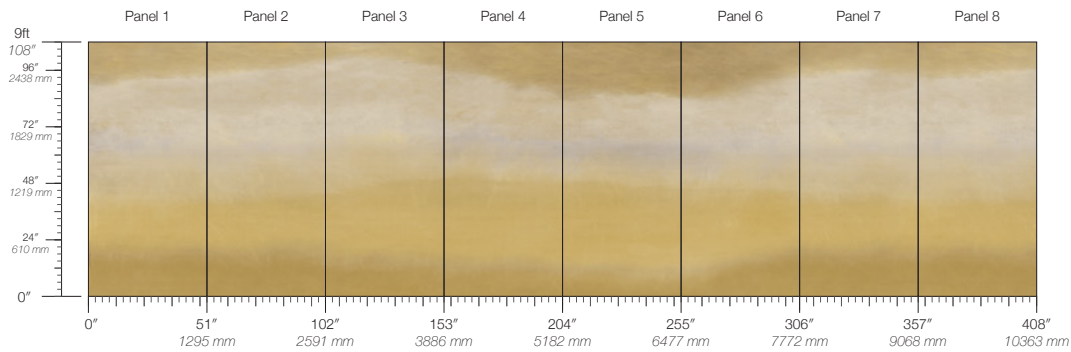

PANEL WIDTH

51" / 1295 mm trimmed

TESTING

ASTM E84 Adhered Class A
CAN/ULC-S102
CDPH CA Section 01350

Enchantment Goldenrod

Suitable for residential and commercial projects

DISCLAIMER

Refer to our website to see the full mural artwork. Reference the physical sample for color and texture. Panel maps represent mural artwork only.

COLOR

Goldenrod

PANEL HEIGHT

108" / 2743 mm base
132" / 3353 mm standard
192" / 4877 mm extended

LEAD TIME

4 weeks to print

DETAILS

Custom options available