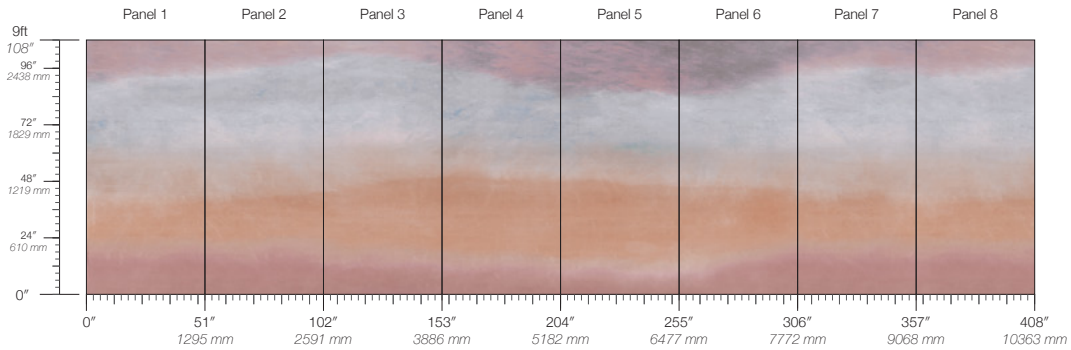

Enchantment Allium

Suitable for residential and commercial projects

DISCLAIMER

Refer to our website to see the full mural artwork. Reference the physical sample for color and texture. Panel maps represent mural artwork only.

COLOR

Allium

PANEL HEIGHT

108" / 2743 mm base
132" / 3353 mm standard
192" / 4877 mm extended

LEAD TIME

4 weeks to print

DETAILS

Custom options available

SPECS

Polyester/Natural Fiber Face
Fabric Backing
9.3 oz/yd²
315.3 g/m²
Smooth Surface Texture

ITEM

6941

MINIMUM

1 panel

MAINTENANCE

Water-based cleanser

REPEAT

Non-repeating

PRICE

Available upon request

ENVIRONMENTAL

EPD & HPD Available
Declare Label
Red List Free
Low VOC
Contributes to LEED v4
31% Recycled Content

CONTENT

Type II PVC-Free

STOCK

Made to order

ORIGIN

USA

PANEL WIDTH

51" / 1295 mm trimmed