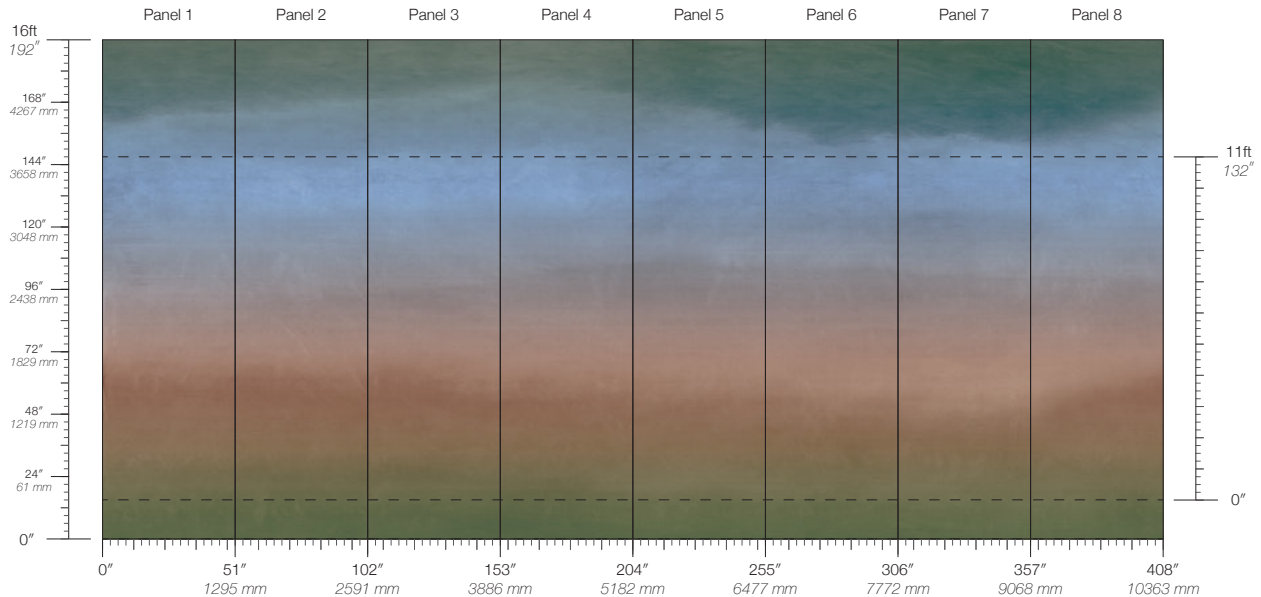

Enchantment Bark

Suitable for residential and commercial projects

COLOR

Bark

ITEM

6942

CONTENT

Type II PVC-Free

PANEL WIDTH

51" / 1295 mm trimmed

PANEL HEIGHT

132" / 3353 mm standard
192" / 4877 mm extended

REPEAT

Non-repeating

STOCK

Made to order

LEAD TIME

4 weeks to print

MINIMUM

1 panel

PRICE

Available upon request

ORIGIN

USA

DETAILS

Custom options available

MAINTENANCE

Water-based cleanser

ENVIRONMENTAL

Recycled Content
Phthalate Free
Low VOC
HPD Available

SPECS

Polyester/Natural Fiber face
Fabric backing
14 oz per linear yard
435.2 g per linear meter
Smooth surface texture

TESTING

(US) ASTM E84 Adhered Class A
(CN) CAN/ULC-S102.2 Class A
CCC-W-408D Type II
W-101 Type II Class A
ASTM E96 Procedure B - 66 Perms

CONTACT

sales@calicowallpaper.com
+1 718 243 1705
57 Lispenard Street
New York, NY 10013 USA

DISCLAIMER

Refer to our website to see the full mural artwork. Reference the physical sample for color and texture. Panel maps represent mural artwork only.