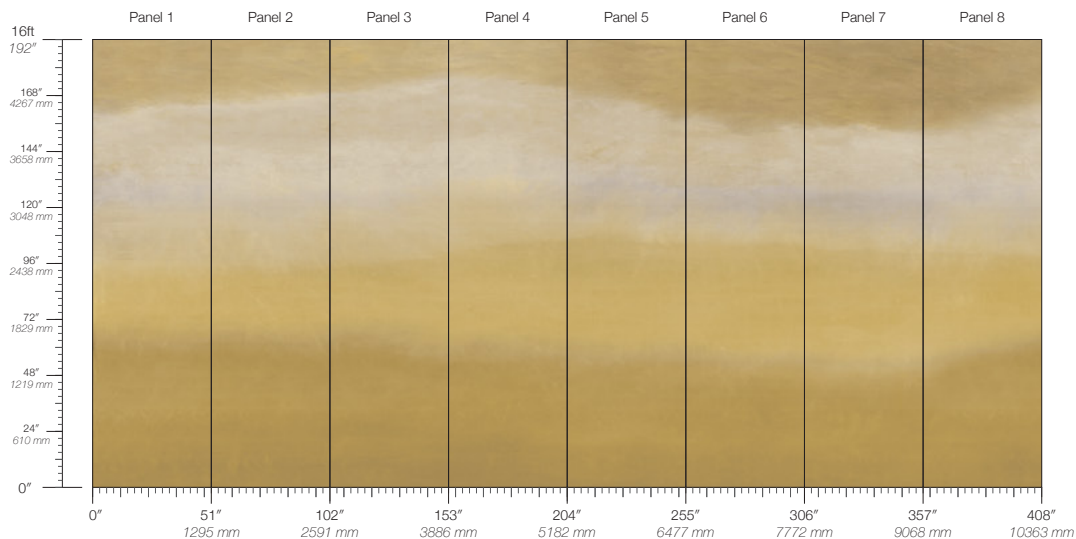

Enchantment Goldenrod

Suitable for residential and commercial projects

DISCLAIMER

Refer to our website to see the full mural artwork. Reference the physical sample for color and texture. Panel maps represent mural artwork only.

COLOR

Goldenrod

PANEL HEIGHT

108" / 2743 mm base
132" / 3353 mm standard
192" / 4877 mm extended

LEAD TIME

4 weeks to print

DETAILS

Custom options available

SPECS

Polyester/Natural Fiber Face
Fabric Backing
9.3 oz/yd²
315.3 g/m²
Smooth Surface Texture

ITEM

6943

MINIMUM

1 panel

MAINTENANCE

Water-based cleanser

REPEAT

Non-repeating

PRICE

Available upon request

ENVIRONMENTAL

EPD & HPD Available
Declare Label
Red List Free
Low VOC
Contributes to LEED v4
31% Recycled Content

CONTENT

Type II PVC-Free

STOCK

Made to order

ORIGIN

USA

PANEL WIDTH

51" / 1295 mm trimmed

TESTING

ASTM E84 Adhered Class A
CAN/ULC-S102
CDPH CA Section 01350