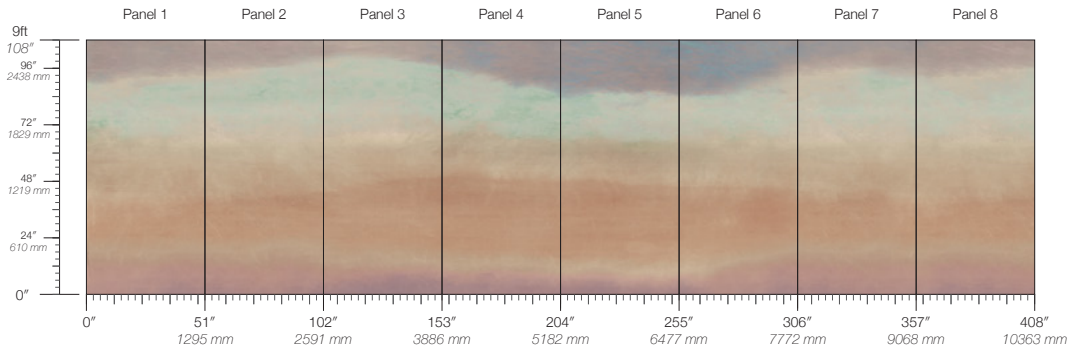

Enchantment Hawthorne

Suitable for residential and commercial projects

DISCLAIMER

Refer to our website to see the full mural artwork. Reference the physical sample for color and texture. Panel maps represent mural artwork only.

COLOR

Hawthorne

PANEL HEIGHT

108" / 2743 mm base
132" / 3353 mm standard
192" / 4877 mm extended

LEAD TIME

4 weeks to print

DETAILS

Custom options available

SPECS

Polyester/Natural Fiber Face
Fabric Backing
9.3 oz/yd²
315.3 g/m²
Smooth Surface Texture

ITEM

6944

MINIMUM

1 panel

MAINTENANCE

Water-based cleanser

REPEAT

Non-repeating

PRICE

Available upon request

ENVIRONMENTAL

EPD & HPD Available
Declare Label
Red List Free
Low VOC
Contributes to LEED v4
31% Recycled Content

CONTENT

Type II PVC-Free

STOCK

Made to order

ORIGIN

USA

PANEL WIDTH

51" / 1295 mm trimmed

TESTING

ASTM E84 Adhered Class A
CAN/ULC-S102
CDPH CA Section 01350