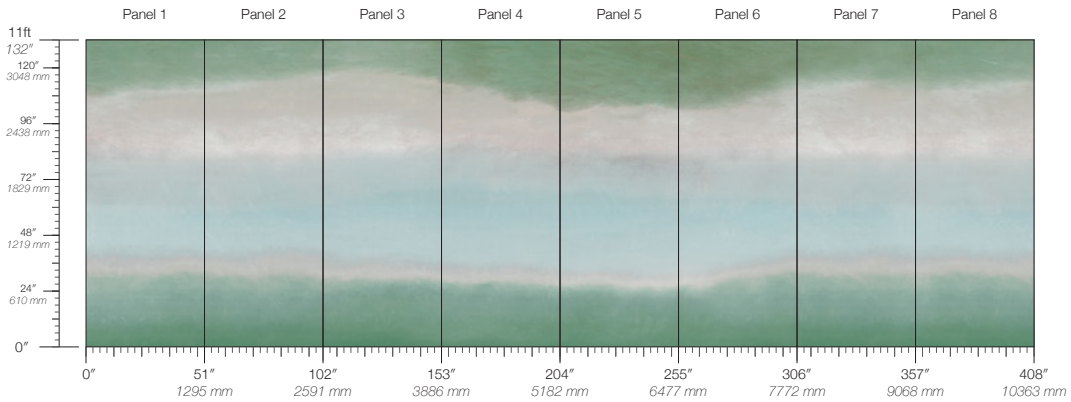

Enchantment Neem

Suitable for residential and commercial projects

DISCLAIMER

Refer to our website to see the full mural artwork. Reference the physical sample for color and texture. Panel maps represent mural artwork only.

COLOR

Neem

PANEL HEIGHT

108" / 2743 mm base
132" / 3353 mm standard
192" / 4877 mm extended

LEAD TIME

4 weeks to print

DETAILS

Custom options available

SPECS

Polyester/Natural Fiber Face
Fabric Backing
9.3 oz/yd²
315.3 g/m²
Smooth Surface Texture

ITEM

6946

MINIMUM

1 panel

MAINTENANCE

Water-based cleanser

REPEAT

Non-repeating

PRICE

Available upon request

ENVIRONMENTAL

EPD & HPD Available
Declare Label
Red List Free
Low VOC
Contributes to LEED v4
31% Recycled Content

CONTENT

Type II PVC-Free

STOCK

Made to order

ORIGIN

USA

PANEL WIDTH

51" / 1295 mm trimmed

TESTING

ASTM E84 Adhered Class A
CAN/ULC-S102
CDPH CA Section 01350