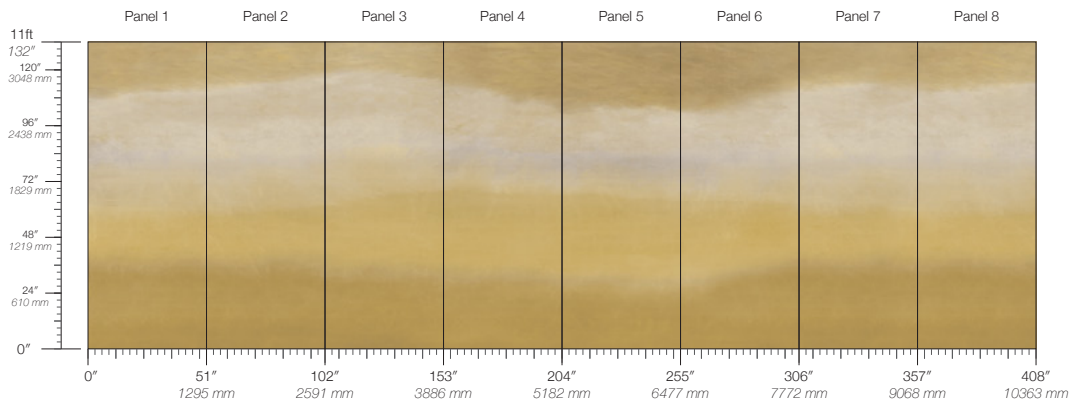

DISCLAIMER

Refer to our website to see the full mural artwork. Reference the physical sample for color and texture. Panel maps represent mural artwork only.

COLOR

Bark

PANEL HEIGHT

108" / 2743 mm base
132" / 3353 mm standard
192" / 4877 mm extended

PANEL WIDTH

51" / 1295 mm trimmed

TESTING

ASTM E84 Adhered Class A
CAN/ULC-S102
CDPH CA Section 01350

Enchantment Goldenrod

Suitable for residential and commercial projects

DISCLAIMER

Refer to our website to see the full mural artwork. Reference the physical sample for color and texture. Panel maps represent mural artwork only.

COLOR

Goldenrod

PANEL HEIGHT

108" / 2743 mm base
132" / 3353 mm standard
192" / 4877 mm extended

LEAD TIME

4 weeks to print

DETAILS

Custom options available