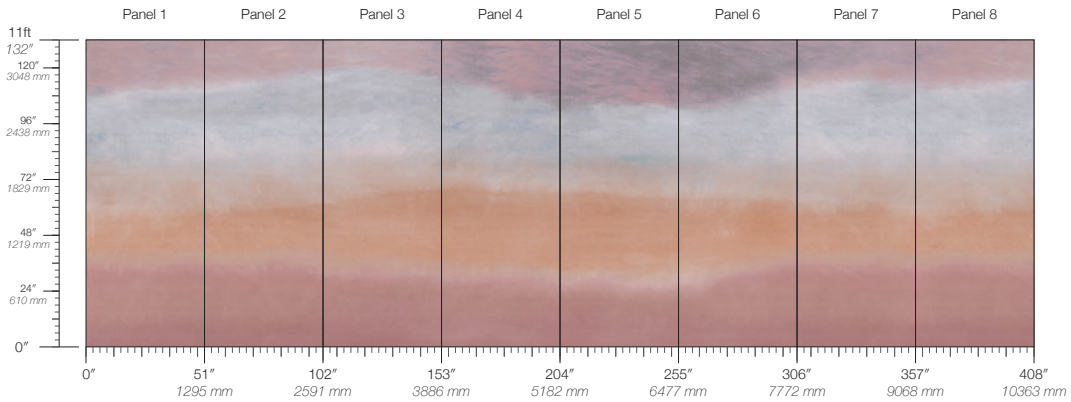

Enchantment Allium

Suitable for residential and commercial projects

DISCLAIMER

Refer to our website to see the full mural artwork. Reference the physical sample for color and texture. Panel maps represent mural artwork only.

COLOR

Allium

PANEL HEIGHT

108" / 2743 mm base
132" / 3353 mm standard
192" / 4877 mm extended

LEAD TIME

4 weeks to print

DETAILS

Custom options available

SPECS

Polyester/Natural Fiber Face
Fabric Backing
9.3 oz/yd²
315.3 g/m²
Smooth Surface Texture

ITEM

6941

MINIMUM

1 panel

MAINTENANCE

Water-based cleanser

REPEAT

Non-repeating

PRICE

Available upon request

ENVIRONMENTAL

EPD & HPD Available
Declare Label
Red List Free
Low VOC
Contributes to LEED v4
31% Recycled Content

CONTENT

Type II PVC-Free

STOCK

Made to order

ORIGIN

USA

PANEL WIDTH

51" / 1295 mm trimmed