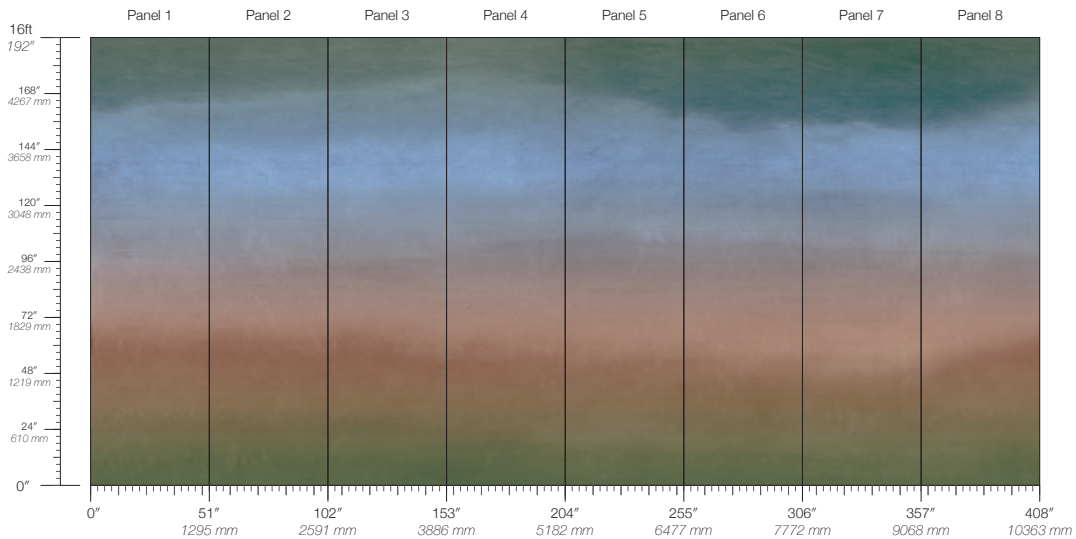

DISCLAIMER

Refer to our website to see the full mural artwork. Reference the physical sample for color and texture. Panel maps represent mural artwork only.

COLOR

Bark

PANEL HEIGHT

108" / 2743 mm base
132" / 3353 mm standard
192" / 4877 mm extended