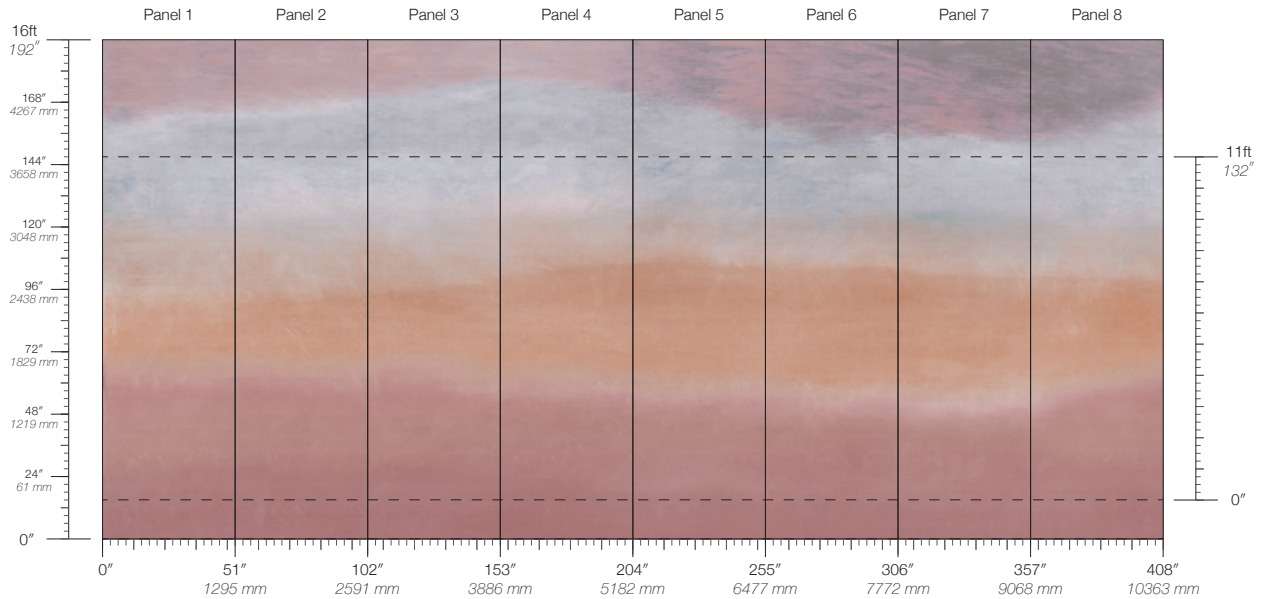

Enchantment Allium

Suitable for residential and commercial projects

COLOR
Allium

ITEM
6941

CONTENT
Type II PVC-Free

PANEL WIDTH
51" / 1295 mm trimmed

PANEL HEIGHT
132" / 3353 mm standard
192" / 4877 mm extended

REPEAT
Non-repeating

STOCK
Made to order

LEAD TIME
4 weeks to print

MINIMUM
1 panel

PRICE
Available upon request

ORIGIN
USA

DETAILS
Custom options available

MAINTENANCE
Water-based cleanser

ENVIRONMENTAL
Recycled Content
Phthalate Free
Low VOC
HPD Available

SPECS
Polyester/Natural Fiber face
Fabric backing
14 oz per linear yard
435.2 g per linear meter
Smooth surface texture

TESTING
(US) ASTM E84 Adhered Class A
(CN) CAN/ULC-S102.2 Class A
CCC-W-408D Type II
W-101 Type II Class A
ASTM E96 Procedure B - 66 Perms

CONTACT
sales@calicowallpaper.com
+1 718 243 1705
57 Lispenard Street
New York, NY 10013 USA

DISCLAIMER
Refer to our website to see the full mural artwork. Reference the physical sample for color and texture. Panel maps represent mural artwork only.