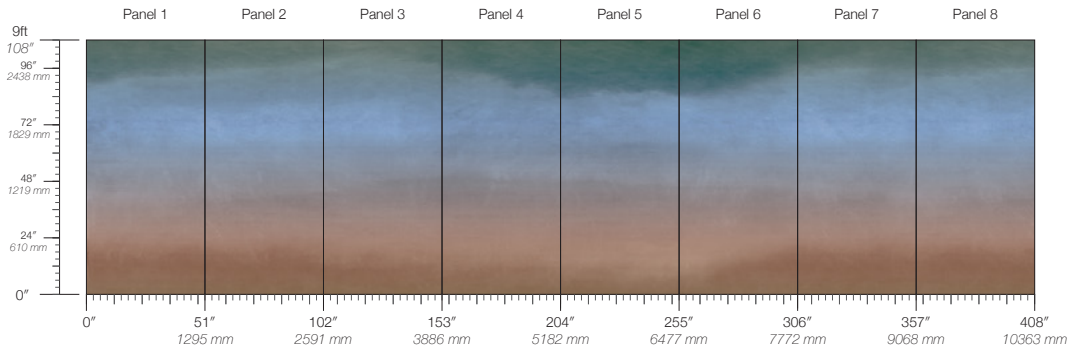

STOCK

Made to order

ORIGIN

USA

PANEL WIDTH

51" / 1295 mm trimmed

Enchantment Bark

Suitable for residential and commercial projects

DISCLAIMER

Refer to our website to see the full mural artwork. Reference the physical sample for color and texture. Panel maps represent mural artwork only.

COLOR

Bark

PANEL HEIGHT

108" / 2743 mm base
132" / 3353 mm standard
192" / 4877 mm extended