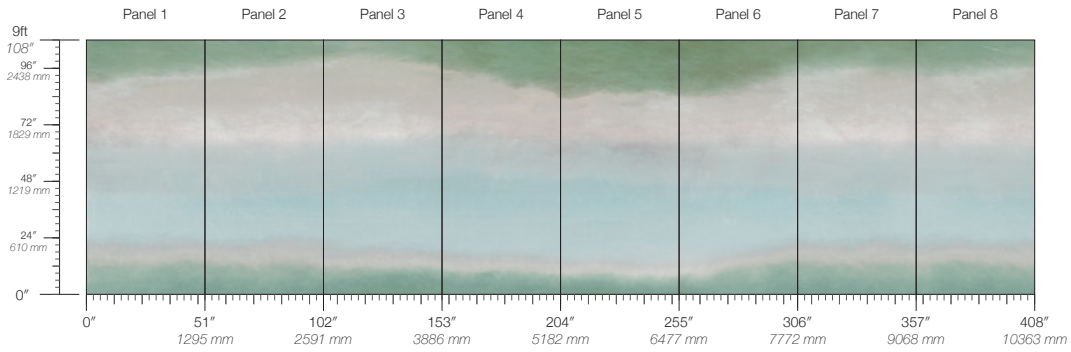

Enchantment Neem

Suitable for residential and commercial projects

DISCLAIMER

Refer to our website to see the full mural artwork. Reference the physical sample for color and texture. Panel maps represent mural artwork only.

COLOR

Neem

PANEL HEIGHT

108" / 2743 mm base
132" / 3353 mm standard
192" / 4877 mm extended

LEAD TIME

4 weeks to print

DETAILS

Custom options available

SPECS

Polyester/Natural Fiber Face
Fabric Backing
9.3 oz/yd²
315.3 g/m²
Smooth Surface Texture

ITEM

6946

MINIMUM

1 panel

MAINTENANCE

Water-based cleanser

REPEAT

Non-repeating

PRICE

Available upon request

ENVIRONMENTAL

EPD & HPD Available
Declare Label
Red List Free
Low VOC
Contributes to LEED v4
31% Recycled Content

CONTENT

Type II PVC-Free

STOCK

Made to order

ORIGIN

USA

PANEL WIDTH

51" / 1295 mm trimmed

TESTING

ASTM E84 Adhered Class A
CAN/ULC-S102
CDPH CA Section 01350