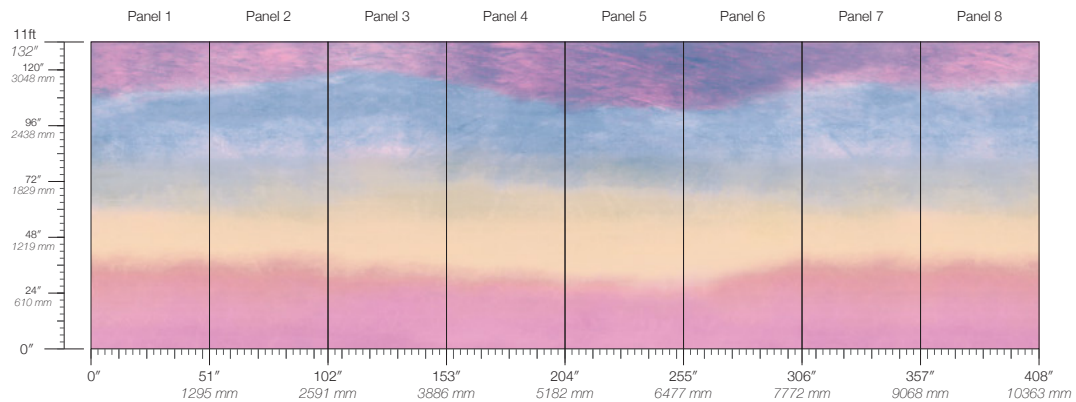

Enchantment Rainbow

Suitable for residential and commercial projects

DISCLAIMER

Refer to our website to see the full mural artwork. Reference the physical sample for color and texture. Panel maps represent mural artwork only.

COLOR

Rainbow

PANEL HEIGHT

108" / 2743 mm base
132" / 3353 mm standard
192" / 4877 mm extended

LEAD TIME

4 weeks to print

DETAILS

Custom options available

SPECS

Polyester/Natural Fiber Face
Fabric Backing
9.3 oz/yd²
315.3 g/m²
Smooth Surface Texture

ITEM

6947

MINIMUM

1 panel

MAINTENANCE

Water-based cleanser

CONTENT

Type II PVC-Free

REPEAT

Non-repeating

PRICE

Available upon request

ENVIRONMENTAL

EPD & HPD Available
Declare Label
Red List Free
Low VOC
Contributes to LEED v4
31% Recycled Content

TESTING

ASTM E84 Adhered Class A
CAN/ULC-S102
CDPH CA Section 01350

PANEL WIDTH

51" / 1295 mm trimmed

STOCK

Made to order

ORIGIN

USA