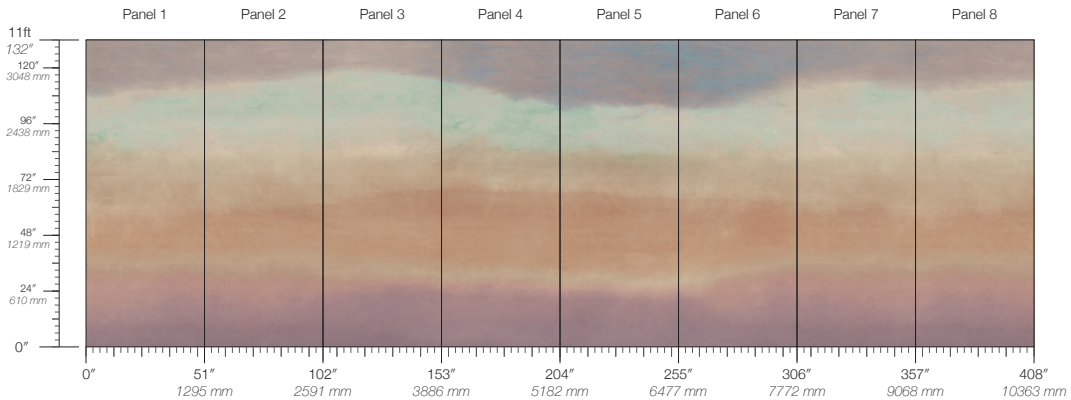

Enchantment Hawthorne

Suitable for residential and commercial projects

DISCLAIMER

Refer to our website to see the full mural artwork. Reference the physical sample for color and texture. Panel maps represent mural artwork only.

COLOR

Hawthorne

PANEL HEIGHT

108" / 2743 mm base
132" / 3353 mm standard
192" / 4877 mm extended

LEAD TIME

4 weeks to print

DETAILS

Custom options available

SPECS

Polyester/Natural Fiber Face
Fabric Backing
9.3 oz/yd²
315.3 g/m²
Smooth Surface Texture

ITEM

6944

MINIMUM

1 panel

MAINTENANCE

Water-based cleanser

REPEAT

Non-repeating

PRICE

Available upon request

ENVIRONMENTAL

EPD & HPD Available
Declare Label
Red List Free
Low VOC
Contributes to LEED v4
31% Recycled Content

CONTENT

Type II PVC-Free

STOCK

Made to order

ORIGIN

USA

PANEL WIDTH

51" / 1295 mm trimmed

TESTING

ASTM E84 Adhered Class A
CAN/ULC-S102
CDPH CA Section 01350