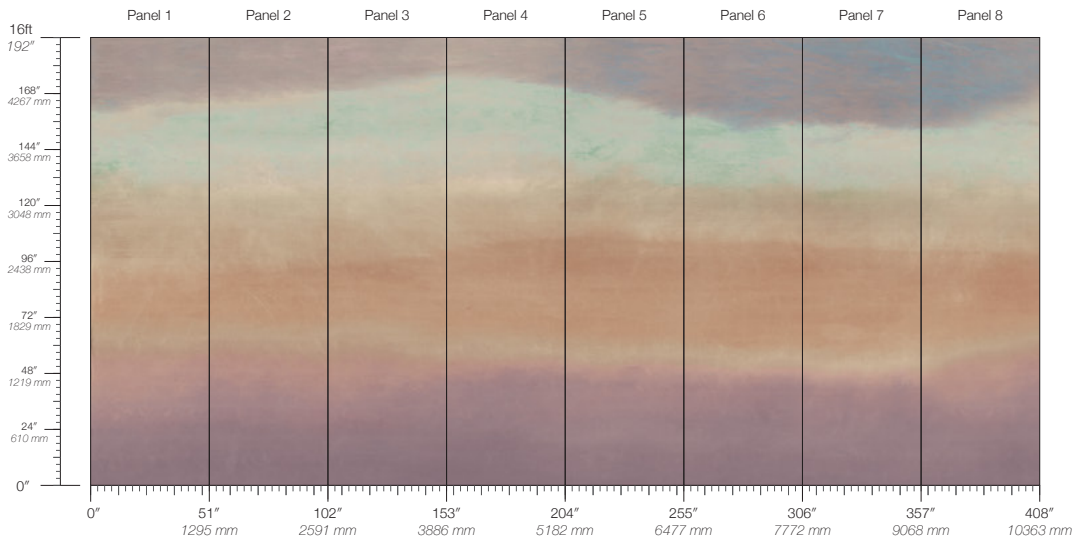

Enchantment Hawthorne

Suitable for residential and commercial projects

DISCLAIMER

Refer to our website to see the full mural artwork. Reference the physical sample for color and texture. Panel maps represent mural artwork only.

COLOR

Hawthorne

PANEL HEIGHT

108" / 2743 mm base
132" / 3353 mm standard
192" / 4877 mm extended

LEAD TIME

4 weeks to print

DETAILS

Custom options available

SPECS

Polyester/Natural Fiber Face
Fabric Backing
9.3 oz/yd²
315.3 g/m²
Smooth Surface Texture

ITEM

6944

MINIMUM

1 panel

MAINTENANCE

Water-based cleanser

REPEAT

Non-repeating

PRICE

Available upon request

ENVIRONMENTAL

EPD & HPD Available
Declare Label
Red List Free
Low VOC
Contributes to LEED v4
31% Recycled Content

CONTENT

Type II PVC-Free

STOCK

Made to order

ORIGIN

USA

PANEL WIDTH

51" / 1295 mm trimmed

TESTING

ASTM E84 Adhered Class A
CAN/ULC-S102
CDPH CA Section 01350