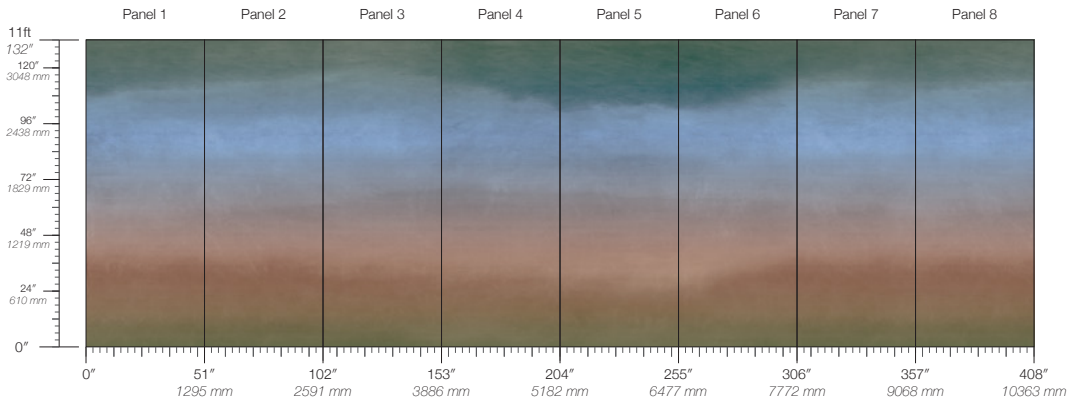

STOCK

Made to order

ORIGIN

USA

PANEL WIDTH

51" / 1295 mm trimmed

Enchantment Bark

Suitable for residential and commercial projects

DISCLAIMER

Refer to our website to see the full mural artwork. Reference the physical sample for color and texture. Panel maps represent mural artwork only.

COLOR

Bark

PANEL HEIGHT

108" / 2743 mm base
132" / 3353 mm standard
192" / 4877 mm extended