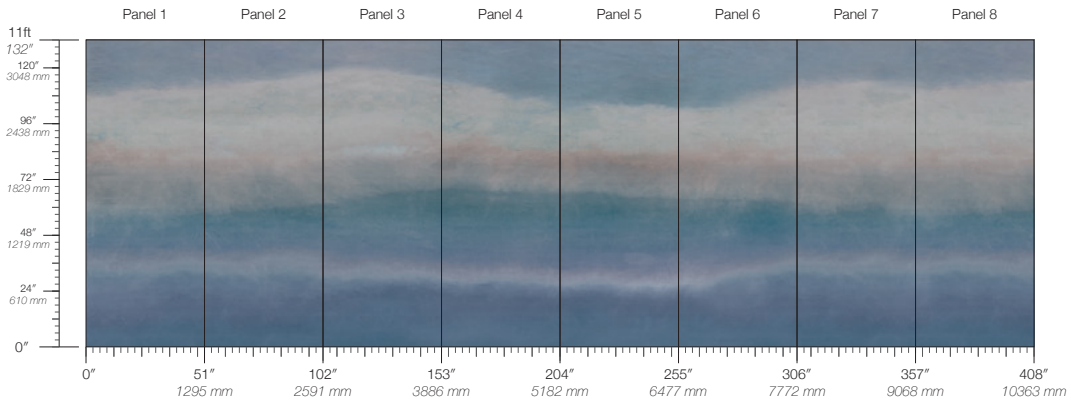

Enchantment Logwood

Suitable for residential and commercial projects

DISCLAIMER

Refer to our website to see the full mural artwork. Reference the physical sample for color and texture. Panel maps represent mural artwork only.

COLOR

Logwood

PANEL HEIGHT

108" / 2743 mm base
132" / 3353 mm standard
192" / 4877 mm extended

LEAD TIME

4 weeks to print

DETAILS

Custom options available

ITEM

6945

MINIMUM

1 panel

MAINTENANCE

Water-based cleanser

SPECS

Polyester/Natural Fiber Face
Fabric Backing
9.3 oz/yd²
315.3 g/m²
Smooth Surface Texture

CONTENT

Type II PVC-Free

REPEAT

Non-repeating

PRICE

Available upon request

ENVIRONMENTAL

EPD & HPD Available
Declare Label
Red List Free
Low VOC
Contributes to LEED v4
31% Recycled Content

PANEL WIDTH

51" / 1295 mm trimmed

STOCK

Made to order

ORIGIN

USA

TESTING

ASTM E84 Adhered Class A
CAN/ULC-S102
CDPH CA Section 01350