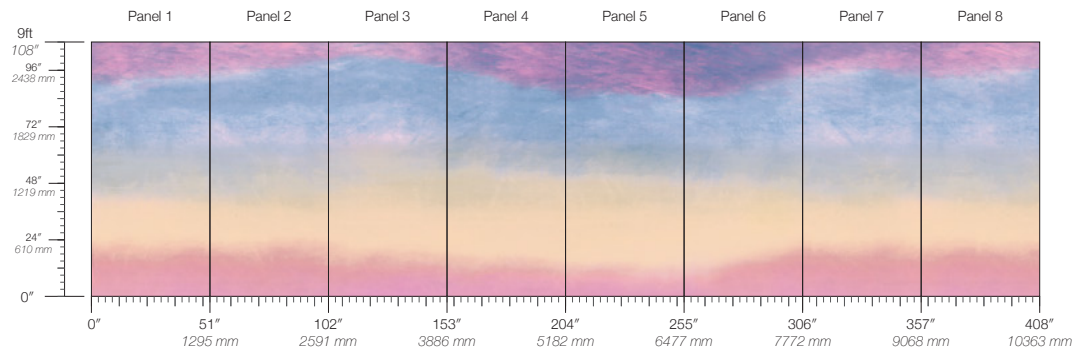

Enchantment Rainbow

Suitable for residential and commercial projects

DISCLAIMER

Refer to our website to see the full mural artwork. Reference the physical sample for color and texture. Panel maps represent mural artwork only.

COLOR

Rainbow

PANEL HEIGHT

108" / 2743 mm base
132" / 3353 mm standard
192" / 4877 mm extended

LEAD TIME

4 weeks to print

DETAILS

Custom options available

SPECS

Polyester/Natural Fiber Face
Fabric Backing
9.3 oz/yd²
315.3 g/m²
Smooth Surface Texture

ITEM

6947

MINIMUM

1 panel

MAINTENANCE

Water-based cleanser

CONTENT

Type II PVC-Free

REPEAT

Non-repeating

PRICE

Available upon request

ENVIRONMENTAL

EPD & HPD Available
Declare Label
Red List Free
Low VOC
Contributes to LEED v4
31% Recycled Content

TESTING

ASTM E84 Adhered Class A
CAN/ULC-S102
CDPH CA Section 01350

PANEL WIDTH

51" / 1295 mm trimmed

STOCK

Made to order

ORIGIN

USA