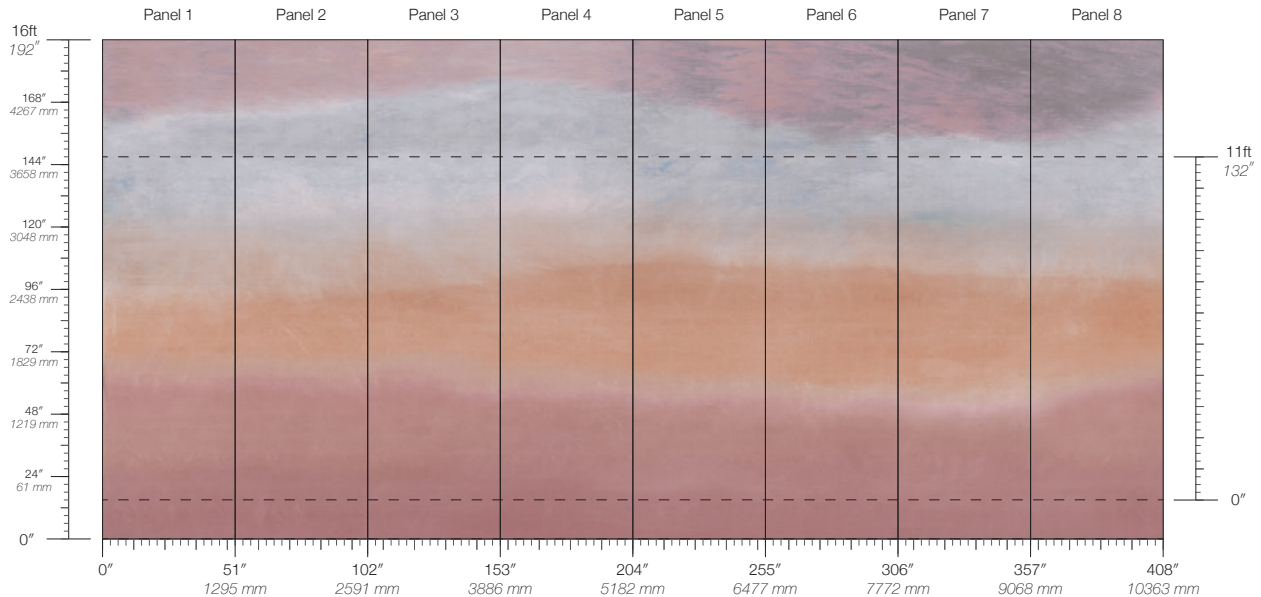

Enchantment Allium

Suitable for residential and commercial projects

COLOR
Allium

ITEM
6941

CONTENT
Type II PVC-Free

PANEL WIDTH
51" / 1295 mm trimmed

PANEL HEIGHT
132" / 3353 mm standard
192" / 4877 mm extended

REPEAT
Non-repeating

STOCK
Made to order

LEAD TIME
4 weeks to print

MINIMUM
1 panel

PRICE
Available upon request

ORIGIN
USA

DETAILS
Custom options available

MAINTENANCE
Water-based cleanser

ENVIRONMENTAL
Recycled Content
Phthalate Free
Low VOC
HPD Available

SPECS
Polyester/Natural Fiber face
Fabric backing
14 oz per linear yard
435.2 g per linear meter
Smooth surface texture

TESTING
(US) ASTM E84 Adhered Class A
(CN) CAN/ULC-S102.2 Class A
CCC-W-408D Type II
W-101 Type II Class A
ASTM E96 Procedure B - 66 Perms

CONTACT
sales@calicowallpaper.com
+1 718 243 1705
57 Lispenard Street
New York, NY 10013 USA

DISCLAIMER
Refer to our website to see the full mural artwork. Reference the physical sample for color and texture. Panel maps represent mural artwork only.