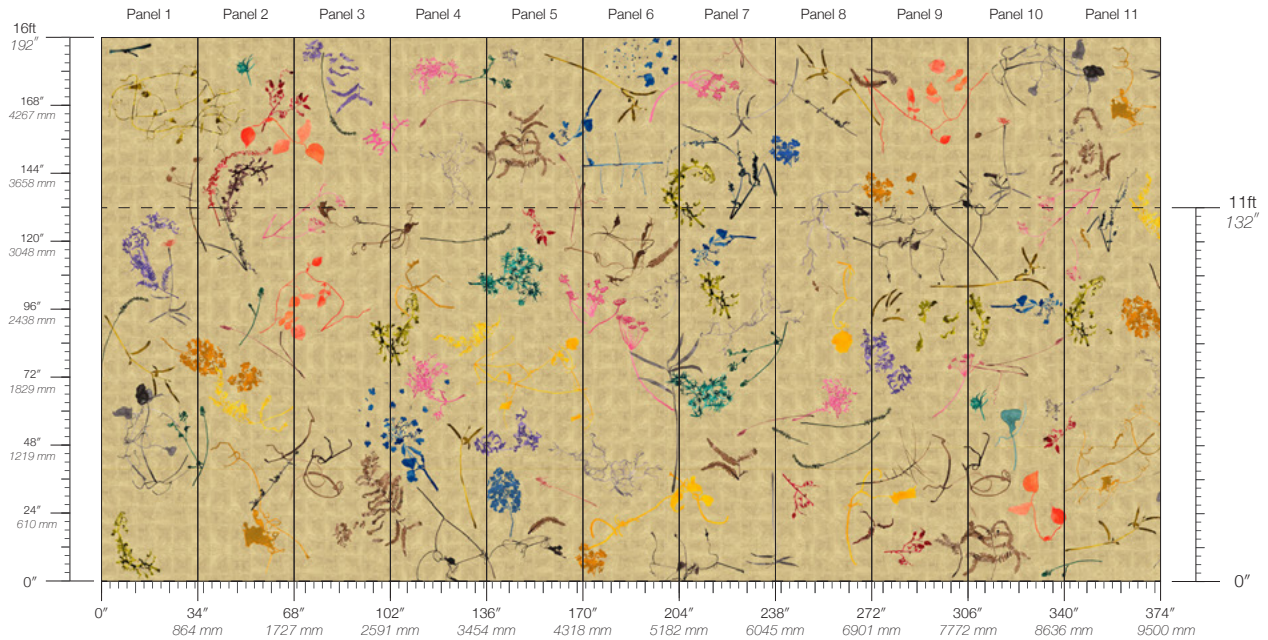

Calico

EDEN

Tear Sheet

Eden is a study in elevating the untamed.

ANISE

CUMIN

DAHLIA

FIG

GINGER

HONEY

HYACINTH

JUNIPER

LILY

MULBERRY

NECTAR

NETTLE

PAPYRUS

SESAME

Eden Mulberry

Suitable for residential and some commercial projects

COLOR
Mulberry

ITEM
3606

CONTENT
Dutch Metal Leaf

PANEL WIDTH
34" / 864 mm trimmed

PANEL HEIGHT
132" / 3353 mm standard
192" / 4877 mm extended

REPEAT
Non-repeating

STOCK
Made to order

LEAD TIME
4 weeks to print

MINIMUM
1 panel

PRICE
Available upon request

ORIGIN
USA

DETAILS
Custom options available