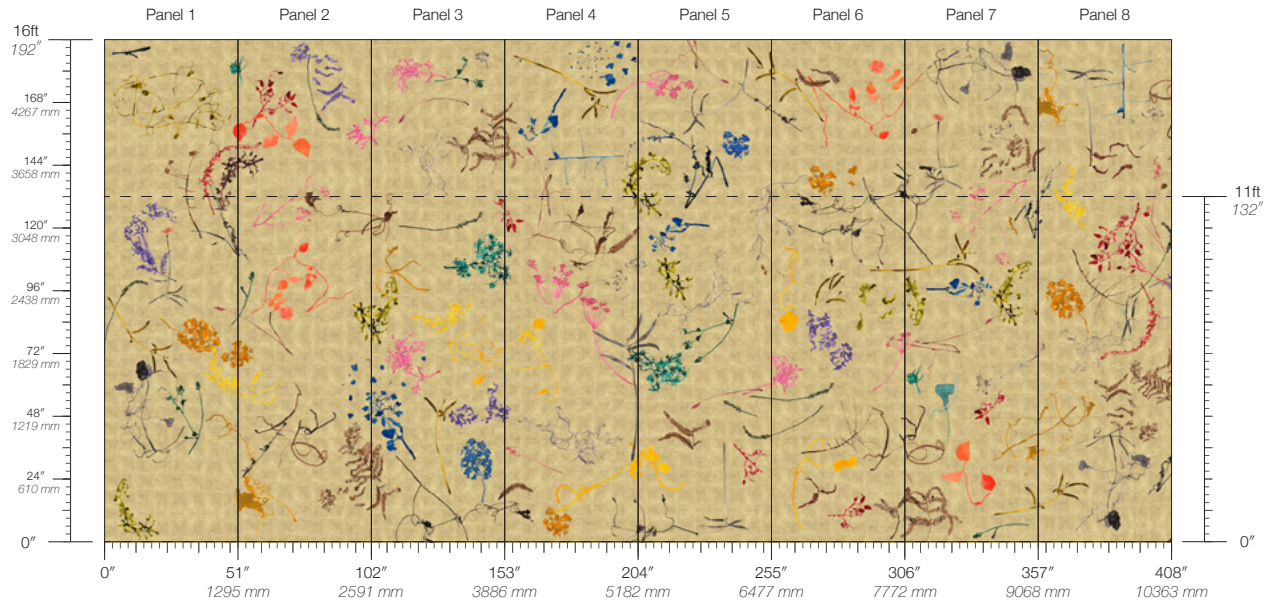

# EDEN

Tear Sheet

Eden is a study in elevating the untamed.

ANISE

CUMIN

DAHLIA

FIG

GINGER

HONEY

HYACINTH

JUNIPER

LILY

MULBERRY

NECTAR

NETTLE

PAPYRUS

# Eden Mulberry

Suitable for residential and commercial projects

**COLOR**  
Mulberry

**ITEM**  
3613

**CONTENT**  
Type II Vinyl

**PANEL WIDTH**  
51" / 1295 mm trimmed

**PANEL HEIGHT**  
132" / 3353 mm standard  
192" / 4877 mm extended

**REPEAT**  
Non-repeating

**STOCK**  
Made to order

**LEAD TIME**  
4 weeks to print

**MINIMUM**  
1 panel

**PRICE**  
Available upon request

**ORIGIN**  
USA

**DETAILS**  
Custom options available

**ENVIRONMENTAL**  
Recycled Content  
Phthalate Free  
Low VOC