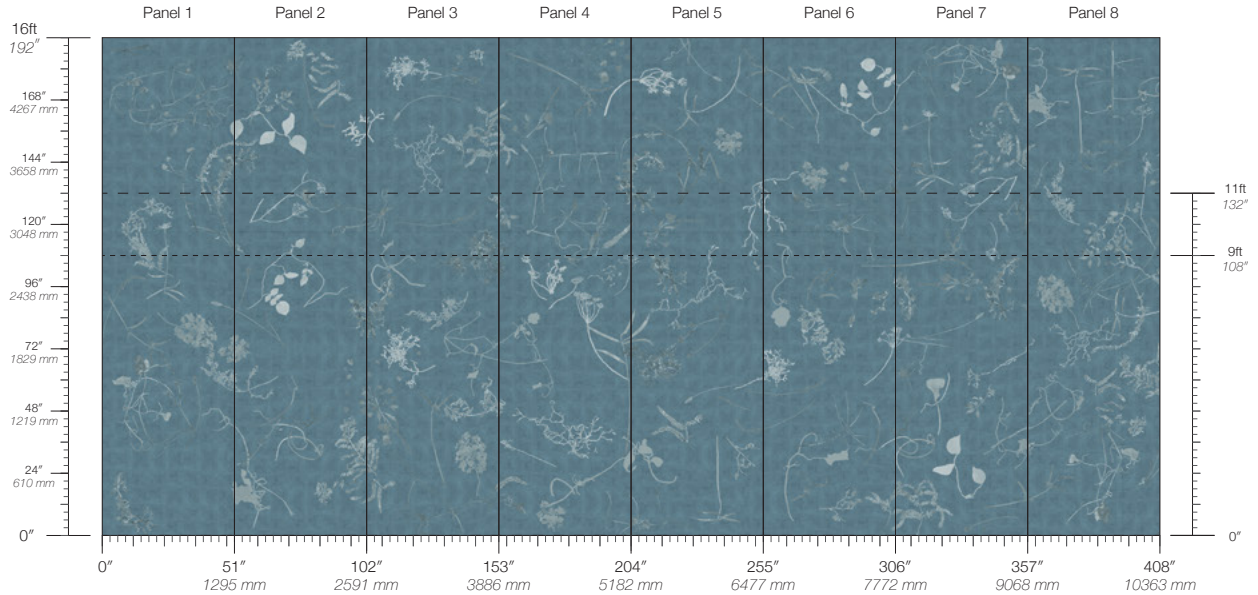

Eden Hyacinth

Suitable for residential and commercial projects

COLOR

Hyacinth

ITEM

3611

CONTENT

Type II Vinyl

PANEL WIDTH

51" / 1295 mm trimmed

PANEL HEIGHT

108" / 2743 mm base
132" / 3353 mm standard
192" / 4877 mm extended

REPEAT

Non-repeating

STOCK

Made to order

LEAD TIME

4 weeks to print

MINIMUM

1 panel

PRICE

Available upon request

ORIGIN

USA

DETAILS

Custom options available

MAINTENANCE

Water-based cleanser

ENVIRONMENTAL

EPD & HPD Available
Low VOC
Contributes to LEED v4
11% Recycled Content
Phthalate Free

SPECS

Commercial Vinyl Face
Non-Woven Backing
13.33 oz/yd²
452 g/m²
Smooth Reflective Metallic Texture

TESTING

ASTM E84 Adhered Class A
CAN/ULC-S102
EN 15102 Class B, s2
CDPH CA Section 01350

DISCLAIMER

Refer to our website to see the full mural artwork. Reference the physical sample for color and texture. Panel maps represent mural artwork only.