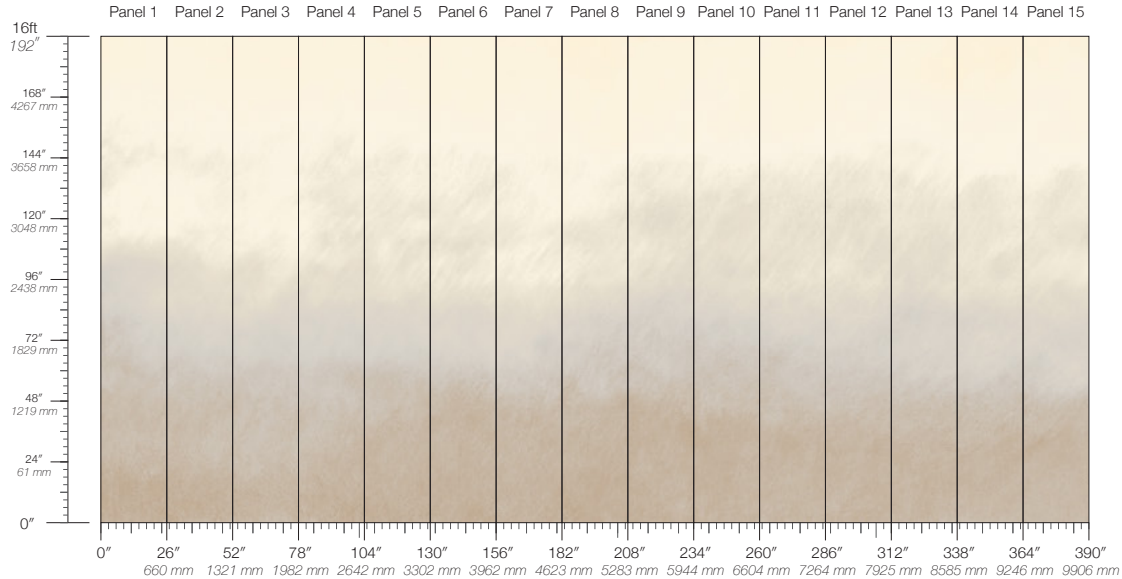

Colorwash Wisp

Suitable for residential and some commercial projects

COLOR

Wisp

STOCK

Made to order

MAINTENANCE

Water-based cleanser

CONTACT

sales@calicowallpaper.com
+1 718 243 1705
57 Lispenard Street
New York, NY 10013 USA

ITEM

4648

LEAD TIME

4 weeks to print

ENVIRONMENTAL

FSC Certified Content

CONTENT

Clay-Coated Paper

MINIMUM

1 panel

SPECS

100% Cellulose face
Non-woven backing
7.1 oz per linear yard
117 g per linear meter
Smooth surface texture

DISCLAIMER

Refer to our website to see the full mural artwork. Reference the physical sample for color and texture. Panel maps represent mural artwork only.

PANEL WIDTH

26" / 661 mm trimmed

PRICE

Available upon request

PANEL HEIGHT

132" / 3353 mm standard
192" / 4877 mm extended

ORIGIN

USA

TESTING

(US) ASTM E84 Adhered Class A

REPEAT

Non-repeating

DETAILS

Custom options available