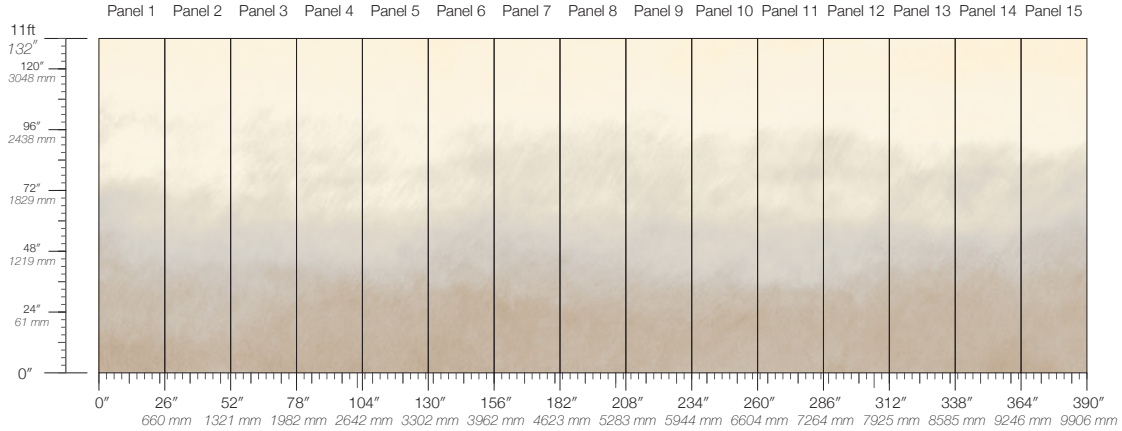

Colorwash Wisp

Suitable for residential and some commercial projects

COLOR

Wisp

STOCK

Made to order

MAINTENANCE

Water-based cleanser

CONTACT

sales@calicowallpaper.com
+1 718 243 1705
57 Lispenard Street
New York, NY 10013 USA

ITEM

4648

LEAD TIME

4 weeks to print

ENVIRONMENTAL

FSC Certified Content

CONTENT

Clay-Coated Paper

MINIMUM

1 panel

SPECS

100% Cellulose face
Non-woven backing
7.1 oz per linear yard
117 g per linear meter
Smooth surface texture

DISCLAIMER

Refer to our website to see the full mural artwork. Reference the physical sample for color and texture. Panel maps represent mural artwork only.

PANEL WIDTH

26" / 661 mm trimmed

PRICE

Available upon request

PANEL HEIGHT

132" / 3353 mm standard
192" / 4877 mm extended

ORIGIN

USA

TESTING

(US) ASTM E84 Adhered Class A

REPEAT

Non-repeating

DETAILS

Custom options available