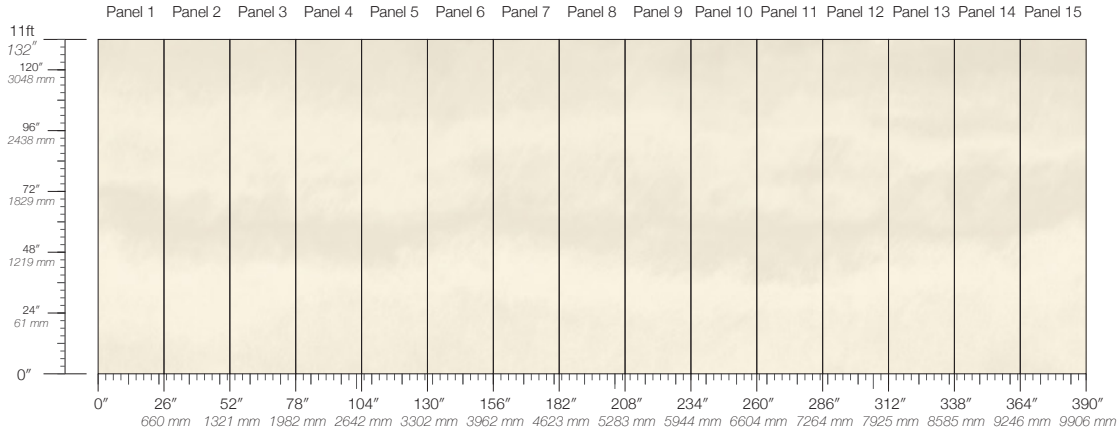

Colorwash Vanish

Suitable for residential and some commercial projects

COLOR
Vanish

STOCK
Made to order

MAINTENANCE
Water-based cleanser

CONTACT
sales@calicowallpaper.com
+1 718 243 1705
57 Lispenard Street
New York, NY 10013 USA

ITEM
4647

LEAD TIME
4 weeks to print

ENVIRONMENTAL
FSC Certified Content

CONTENT
Clay-Coated Paper

MINIMUM
1 panel

SPECS
100% Cellulose face
Non-woven backing
7.1 oz per linear yard
117 g per linear meter
Smooth surface texture

DISCLAIMER
Refer to our website to see the full mural artwork. Reference the physical sample for color and texture. Panel maps represent mural artwork only.

PANEL WIDTH
26" / 661 mm trimmed

PRICE
Available upon request

PANEL HEIGHT
132" / 3353 mm standard
192" / 4877 mm extended

ORIGIN
USA

TESTING
(US) ASTM E84 Adhered Class A

REPEAT
Non-repeating

DETAILS
Custom options available