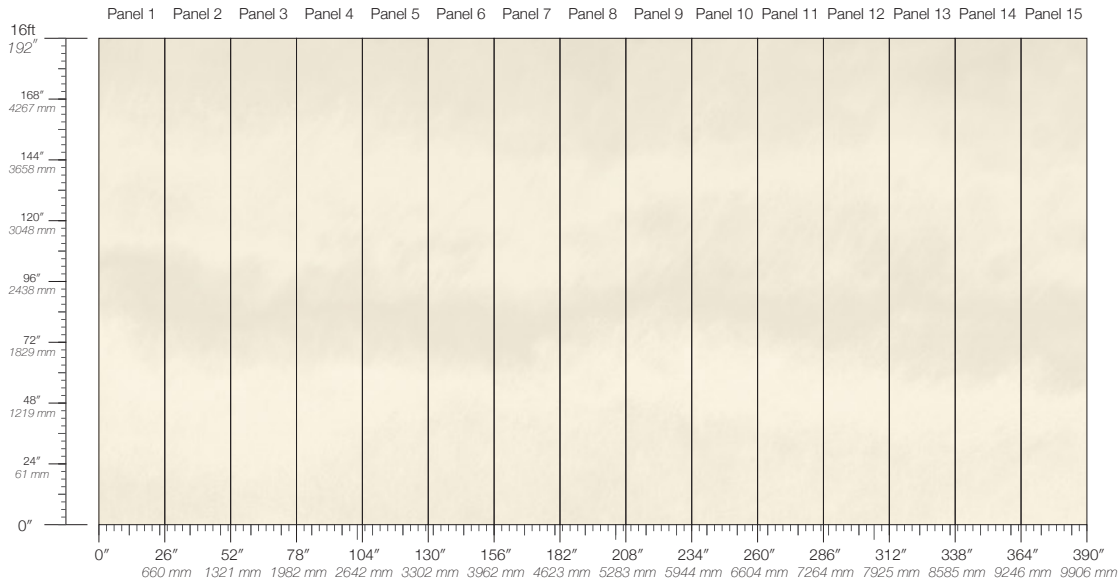

Colorwash Vanish

Suitable for residential and some commercial projects

COLOR
Vanish

STOCK
Made to order

MAINTENANCE
Water-based cleanser

CONTACT
sales@calicowallpaper.com
+1 718 243 1705
57 Lispenard Street
New York, NY 10013 USA

ITEM
4647

LEAD TIME
4 weeks to print

ENVIRONMENTAL
FSC Certified Content

CONTENT
Clay-Coated Paper

MINIMUM
1 panel

SPECS
100% Cellulose face
Non-woven backing
7.1 oz per linear yard
117 g per linear meter
Smooth surface texture

DISCLAIMER
Refer to our website to see the full mural artwork. Reference the physical sample for color and texture. Panel maps represent mural artwork only.

PANEL WIDTH
26" / 661 mm trimmed

PRICE
Available upon request

PANEL HEIGHT
132" / 3353 mm standard
192" / 4877 mm extended

ORIGIN
USA

TESTING
(US) ASTM E84 Adhered Class A

REPEAT
Non-repeating

DETAILS
Custom options available