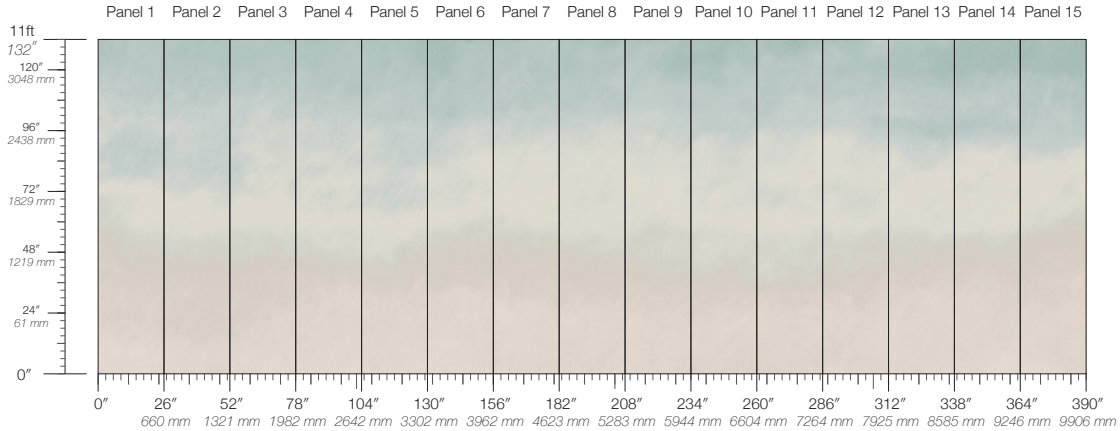

Colorwash Transcend

Suitable for residential and some commercial projects

COLOR
Transcend

STOCK
Made to order

MAINTENANCE
Water-based cleanser

CONTACT
sales@calicowallpaper.com
+1 718 243 1705
57 Lispenard Street
New York, NY 10013 USA

ITEM
4646

LEAD TIME
4 weeks to print

ENVIRONMENTAL
FSC Certified Content

CONTENT
Clay-Coated Paper

MINIMUM
1 panel

SPECS
100% Cellulose face
Non-woven backing
7.1 oz per linear yard
117 g per linear meter
Smooth surface texture

DISCLAIMER
Refer to our website to see the full mural artwork. Reference the physical sample for color and texture. Panel maps represent mural artwork only.

PANEL WIDTH
26" / 661 mm trimmed

PRICE
Available upon request

PANEL HEIGHT
132" / 3353 mm standard
192" / 4877 mm extended

ORIGIN
USA

TESTING
(US) ASTM E84 Adhered Class A

REPEAT
Non-repeating

DETAILS
Custom options available