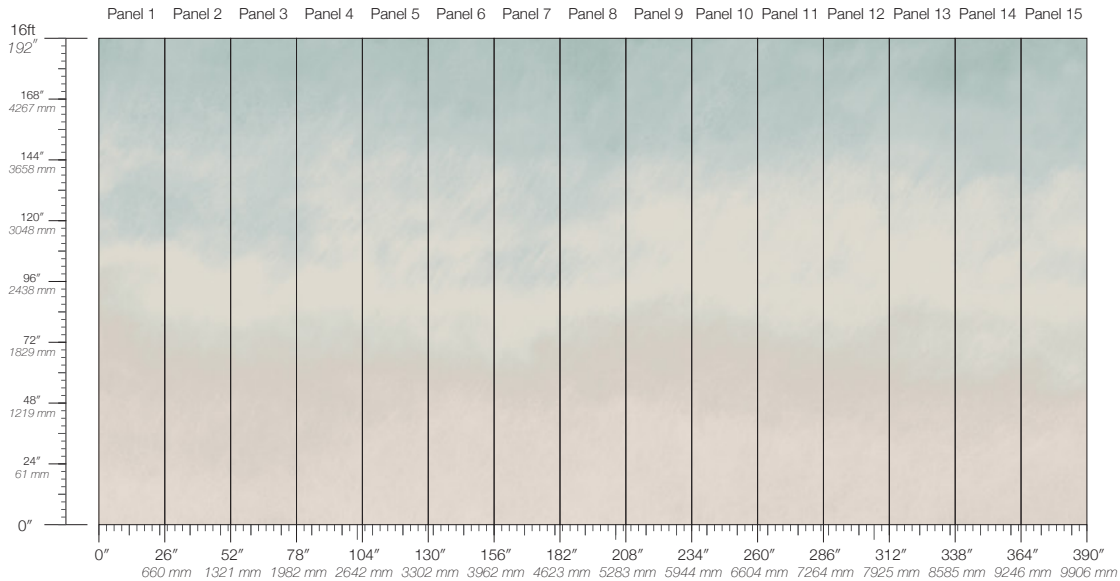

Colorwash Transcend

Suitable for residential and some commercial projects

COLOR
Transcend

STOCK
Made to order

MAINTENANCE
Water-based cleanser

CONTACT
sales@calicowallpaper.com
+1 718 243 1705
57 Lispenard Street
New York, NY 10013 USA

ITEM
4646

LEAD TIME
4 weeks to print

ENVIRONMENTAL
FSC Certified Content

CONTENT
Clay-Coated Paper

MINIMUM
1 panel

SPECS
100% Cellulose face
Non-woven backing
7.1 oz per linear yard
117 g per linear meter
Smooth surface texture

DISCLAIMER
Refer to our website to see the full mural artwork. Reference the physical sample for color and texture. Panel maps represent mural artwork only.

PANEL WIDTH
26" / 661 mm trimmed

PRICE
Available upon request

PANEL HEIGHT
132" / 3353 mm standard
192" / 4877 mm extended

ORIGIN
USA

TESTING
(US) ASTM E84 Adhered Class A

REPEAT
Non-repeating

DETAILS
Custom options available