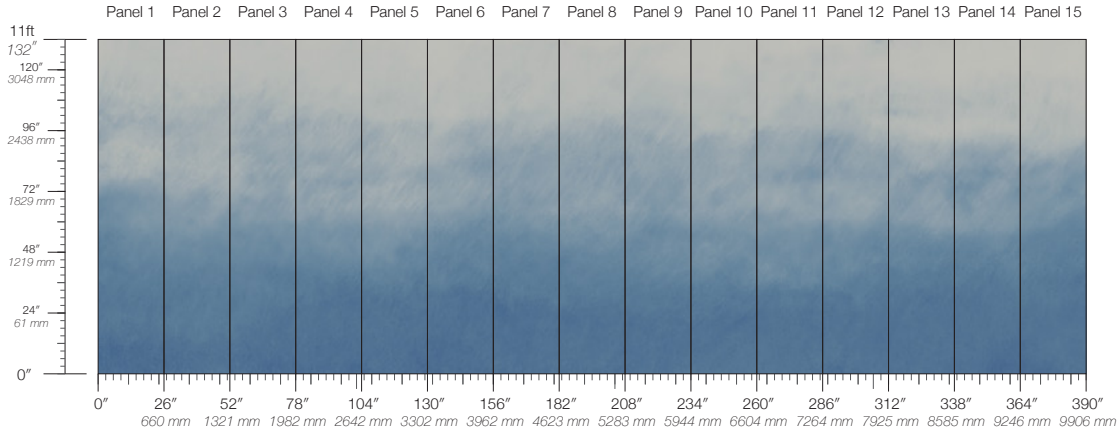

Colorwash Evanesce

Suitable for residential and some commercial projects

COLOR

Evanesce

STOCK

Made to order

MAINTENANCE

Water-based cleanser

CONTACT

sales@calicowallpaper.com
+1 718 243 1705
57 Lispenard Street
New York, NY 10013 USA

ITEM

4644

LEAD TIME

4 weeks to print

ENVIRONMENTAL

FSC Certified Content

CONTENT

Clay-Coated Paper

MINIMUM

1 panel

SPECS

100% Cellulose face
Non-woven backing
7.1 oz per linear yard
117 g per linear meter
Smooth surface texture

DISCLAIMER

Refer to our website to see the full mural artwork. Reference the physical sample for color and texture. Panel maps represent mural artwork only.

PANEL WIDTH

26" / 661 mm trimmed

PRICE

Available upon request

PANEL HEIGHT

132" / 3353 mm standard
192" / 4877 mm extended

ORIGIN

USA

TESTING

(US) ASTM E84 Adhered Class A

REPEAT

Non-repeating

DETAILS

Custom options available