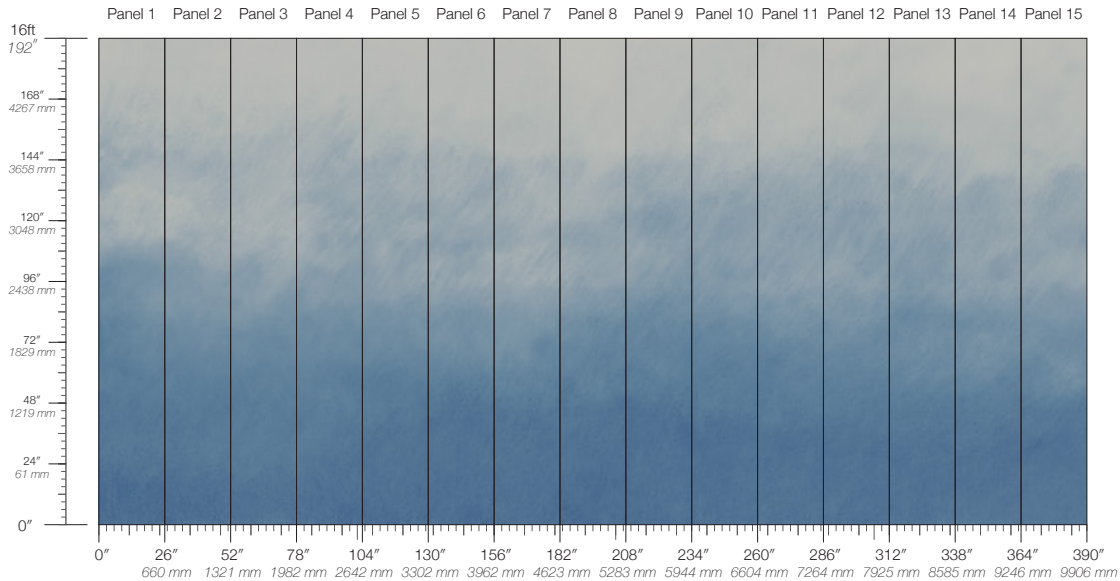

Colorwash Evanesce

Suitable for residential and some commercial projects

COLOR

Evanesce

STOCK

Made to order

MAINTENANCE

Water-based cleanser

CONTACT

sales@calicowallpaper.com
+1 718 243 1705
57 Lispenard Street
New York, NY 10013 USA

ITEM

4644

LEAD TIME

4 weeks to print

ENVIRONMENTAL

FSC Certified Content

CONTENT

Clay-Coated Paper

MINIMUM

1 panel

SPECS

100% Cellulose face
Non-woven backing
7.1 oz per linear yard
117 g per linear meter
Smooth surface texture

DISCLAIMER

Refer to our website to see the full mural artwork. Reference the physical sample for color and texture. Panel maps represent mural artwork only.

PANEL WIDTH

26" / 661 mm trimmed

PRICE

Available upon request

PANEL HEIGHT

132" / 3353 mm standard
192" / 4877 mm extended

ORIGIN

USA

TESTING

(US) ASTM E84 Adhered Class A

REPEAT

Non-repeating

DETAILS

Custom options available