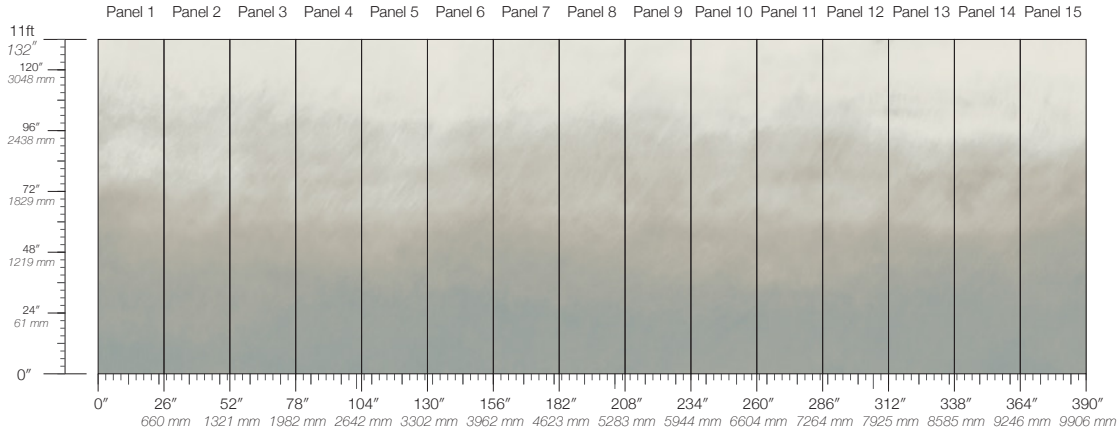

Colorwash Diffuse

Suitable for residential and some commercial projects

COLOR
Diffuse

STOCK
Made to order

MAINTENANCE
Water-based cleanser

CONTACT
sales@calicowallpaper.com
+1 718 243 1705
57 Lispenard Street
New York, NY 10013 USA

ITEM
4643

LEAD TIME
4 weeks to print

ENVIRONMENTAL
FSC Certified Content

CONTENT
Clay-Coated Paper

MINIMUM
1 panel

SPECS
100% Cellulose face
Non-woven backing
7.1 oz per linear yard
117 g per linear meter
Smooth surface texture

DISCLAIMER
Refer to our website to see the full mural artwork. Reference the physical sample for color and texture. Panel maps represent mural artwork only.

PANEL WIDTH
26" / 661 mm trimmed

PRICE
Available upon request

PANEL HEIGHT
132" / 3353 mm standard
192" / 4877 mm extended

ORIGIN
USA

TESTING
(US) ASTM E84 Adhered Class A

REPEAT
Non-repeating

DETAILS
Custom options available