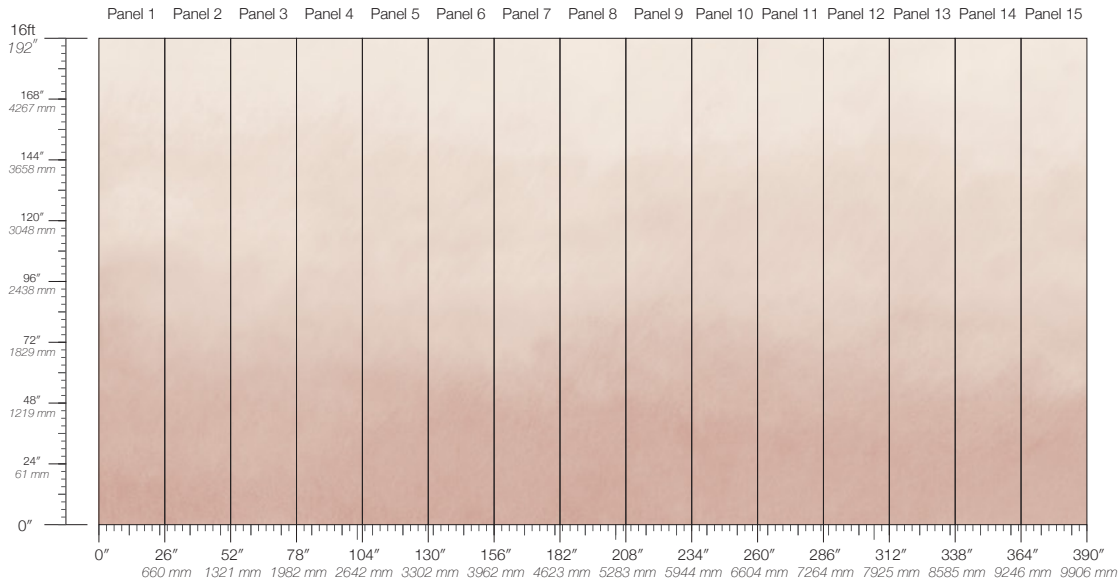

Colorwash Ascend

Suitable for residential and some commercial projects

COLOR
Ascend

STOCK
Made to order

MAINTENANCE
Water-based cleanser

CONTACT
sales@calicowallpaper.com
+1 718 243 1705
57 Lispenard Street
New York, NY 10013 USA

ITEM
4642

LEAD TIME
4 weeks to print

ENVIRONMENTAL
FSC Certified Content

CONTENT
Clay-Coated Paper

MINIMUM
1 panel

SPECS
100% Cellulose face
Non-woven backing
7.1 oz per linear yard
117 g per linear meter
Smooth surface texture

DISCLAIMER
Refer to our website to see the full mural artwork. Reference the physical sample for color and texture. Panel maps represent mural artwork only.

PANEL WIDTH
26" / 661 mm trimmed

PRICE
Available upon request

PANEL HEIGHT
132" / 3353 mm standard
192" / 4877 mm extended

ORIGIN
USA

TESTING
(US) ASTM E84 Adhered Class A

REPEAT
Non-repeating

DETAILS
Custom options available