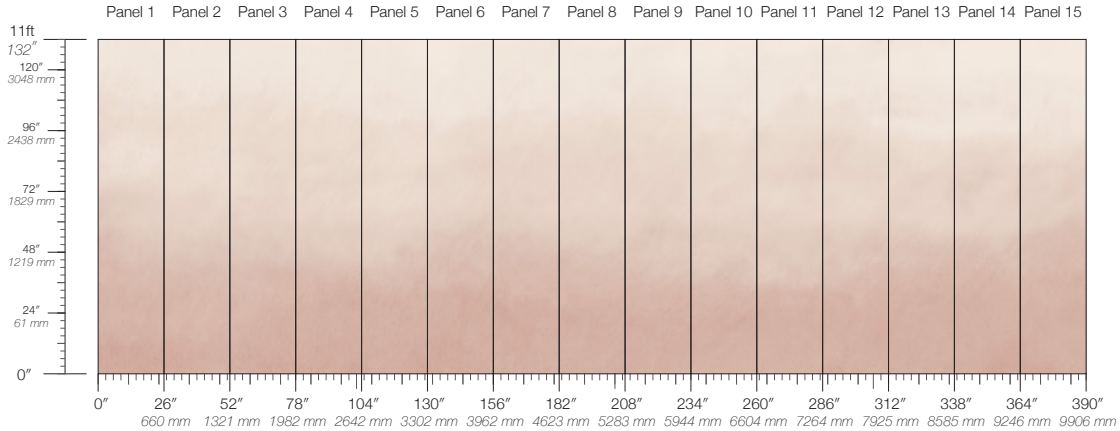

Colorwash Ascend

Suitable for residential and some commercial projects

COLOR
Ascend

STOCK
Made to order

MAINTENANCE
Water-based cleanser

CONTACT
sales@calicowallpaper.com
+1 718 243 1705
57 Lispenard Street
New York, NY 10013 USA

ITEM
4642

LEAD TIME
4 weeks to print

ENVIRONMENTAL
FSC Certified Content

CONTENT
Clay-Coated Paper

MINIMUM
1 panel

SPECS
100% Cellulose face
Non-woven backing
7.1 oz per linear yard
117 g per linear meter
Smooth surface texture

DISCLAIMER
Refer to our website to see the full mural artwork. Reference the physical sample for color and texture. Panel maps represent mural artwork only.

PANEL WIDTH
26" / 661 mm trimmed

PRICE
Available upon request

PANEL HEIGHT
132" / 3353 mm standard
192" / 4877 mm extended

ORIGIN
USA

TESTING
(US) ASTM E84 Adhered Class A

REPEAT
Non-repeating

DETAILS
Custom options available