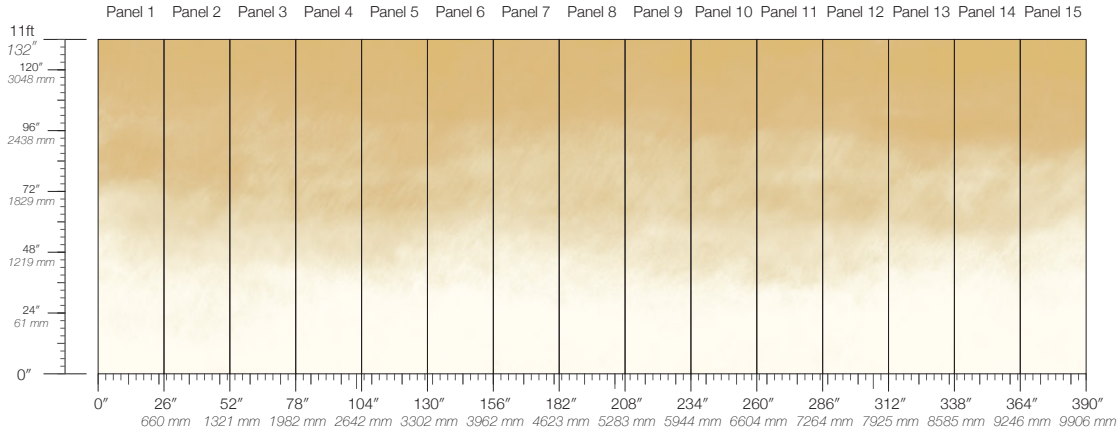

Colorwash Arise

Suitable for residential and some commercial projects

COLOR

Arise

STOCK

Made to order

MAINTENANCE

Water-based cleanser

CONTACT

sales@calicowallpaper.com
+1 718 243 1705
57 Lispenard Street
New York, NY 10013 USA

ITEM

4641

LEAD TIME

4 weeks to print

ENVIRONMENTAL

FSC Certified Content

CONTENT

Clay-Coated Paper

MINIMUM

1 panel

SPECS

100% Cellulose face
Non-woven backing
7.1 oz per linear yard
117 g per linear meter
Smooth surface texture

DISCLAIMER

Refer to our website to see the full mural artwork. Reference the physical sample for color and texture. Panel maps represent mural artwork only.

PANEL WIDTH

26" / 661 mm trimmed

PRICE

Available upon request

PANEL HEIGHT

132" / 3353 mm standard
192" / 4877 mm extended

ORIGIN

USA

TESTING

(US) ASTM E84 Adhered Class A

REPEAT

Non-repeating

DETAILS

Custom options available