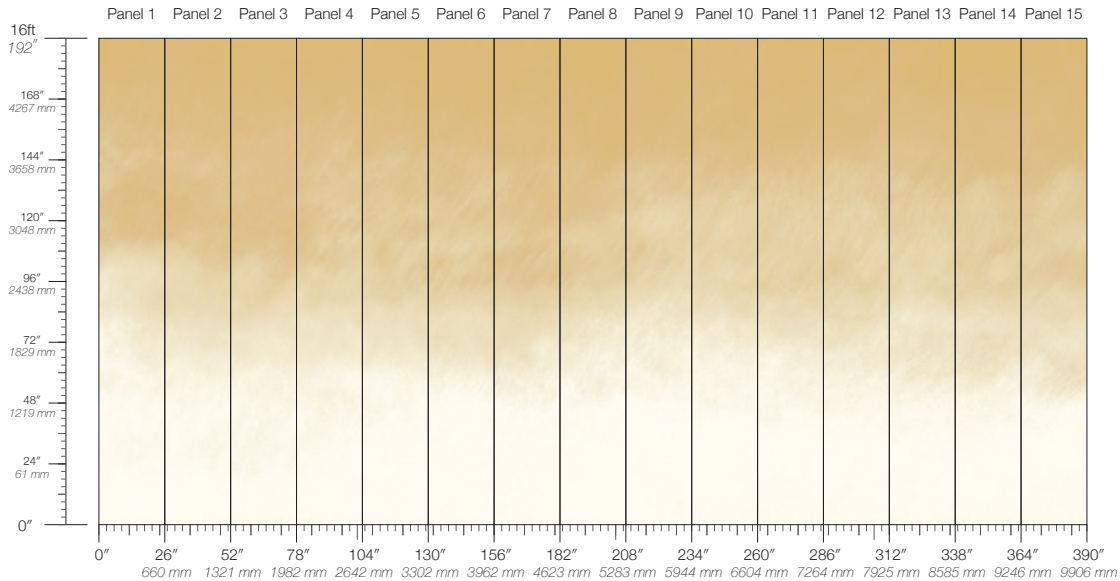

Colorwash Arise

Suitable for residential and some commercial projects

COLOR

Arise

STOCK

Made to order

MAINTENANCE

Water-based cleanser

CONTACT

sales@calicowallpaper.com
+1 718 243 1705
57 Lispenard Street
New York, NY 10013 USA

ITEM

4641

LEAD TIME

4 weeks to print

ENVIRONMENTAL

FSC Certified Content

CONTENT

Clay-Coated Paper

MINIMUM

1 panel

SPECS

100% Cellulose face
Non-woven backing
7.1 oz per linear yard
117 g per linear meter
Smooth surface texture

DISCLAIMER

Refer to our website to see the full mural artwork. Reference the physical sample for color and texture. Panel maps represent mural artwork only.

PANEL WIDTH

26" / 661 mm trimmed

PRICE

Available upon request

PANEL HEIGHT

132" / 3353 mm standard
192" / 4877 mm extended

ORIGIN

USA

TESTING

(US) ASTM E84 Adhered Class A

REPEAT

Non-repeating

DETAILS

Custom options available