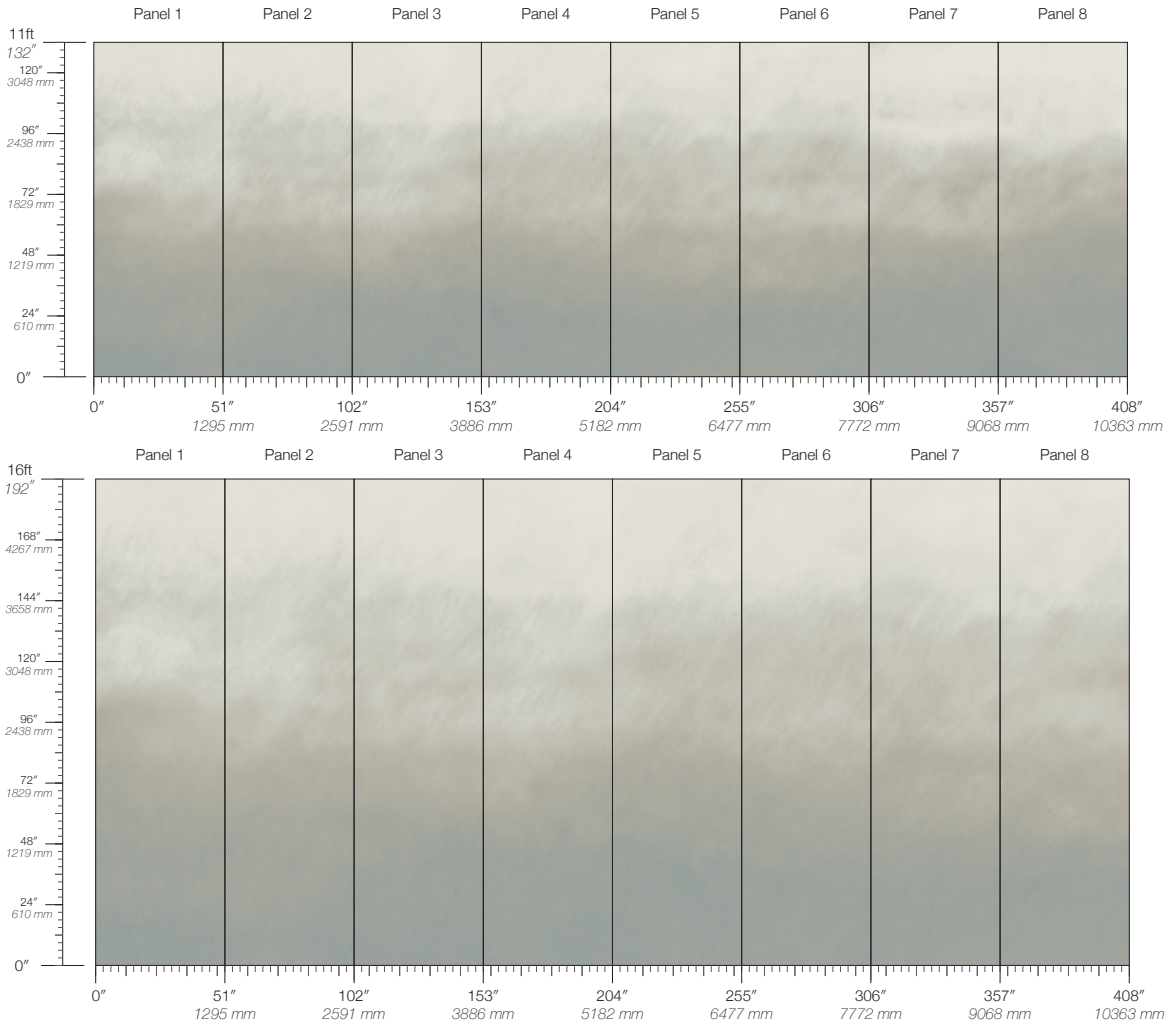

Calico

COLORWASH

Tear Sheet

Colorwash is a suspension of light and color.

ARISE

ASCEND

DIFFUSE

EVANESCE

EVOLVE

TRANSCEND

VANISH

WISP

Colorwash Diffuse

Suitable for residential and commercial projects

COLOR

Diffuse

ITEM

4613

CONTENT

Type II PVC-Free

PANEL WIDTH

51" / 1295 mm trimmed

PANEL HEIGHT

132" / 3353 mm standard
192" / 4877 mm extended

REPEAT

Non-repeating

STOCK

Made to order

LEAD TIME

4 weeks to print

MINIMUM

1 panel